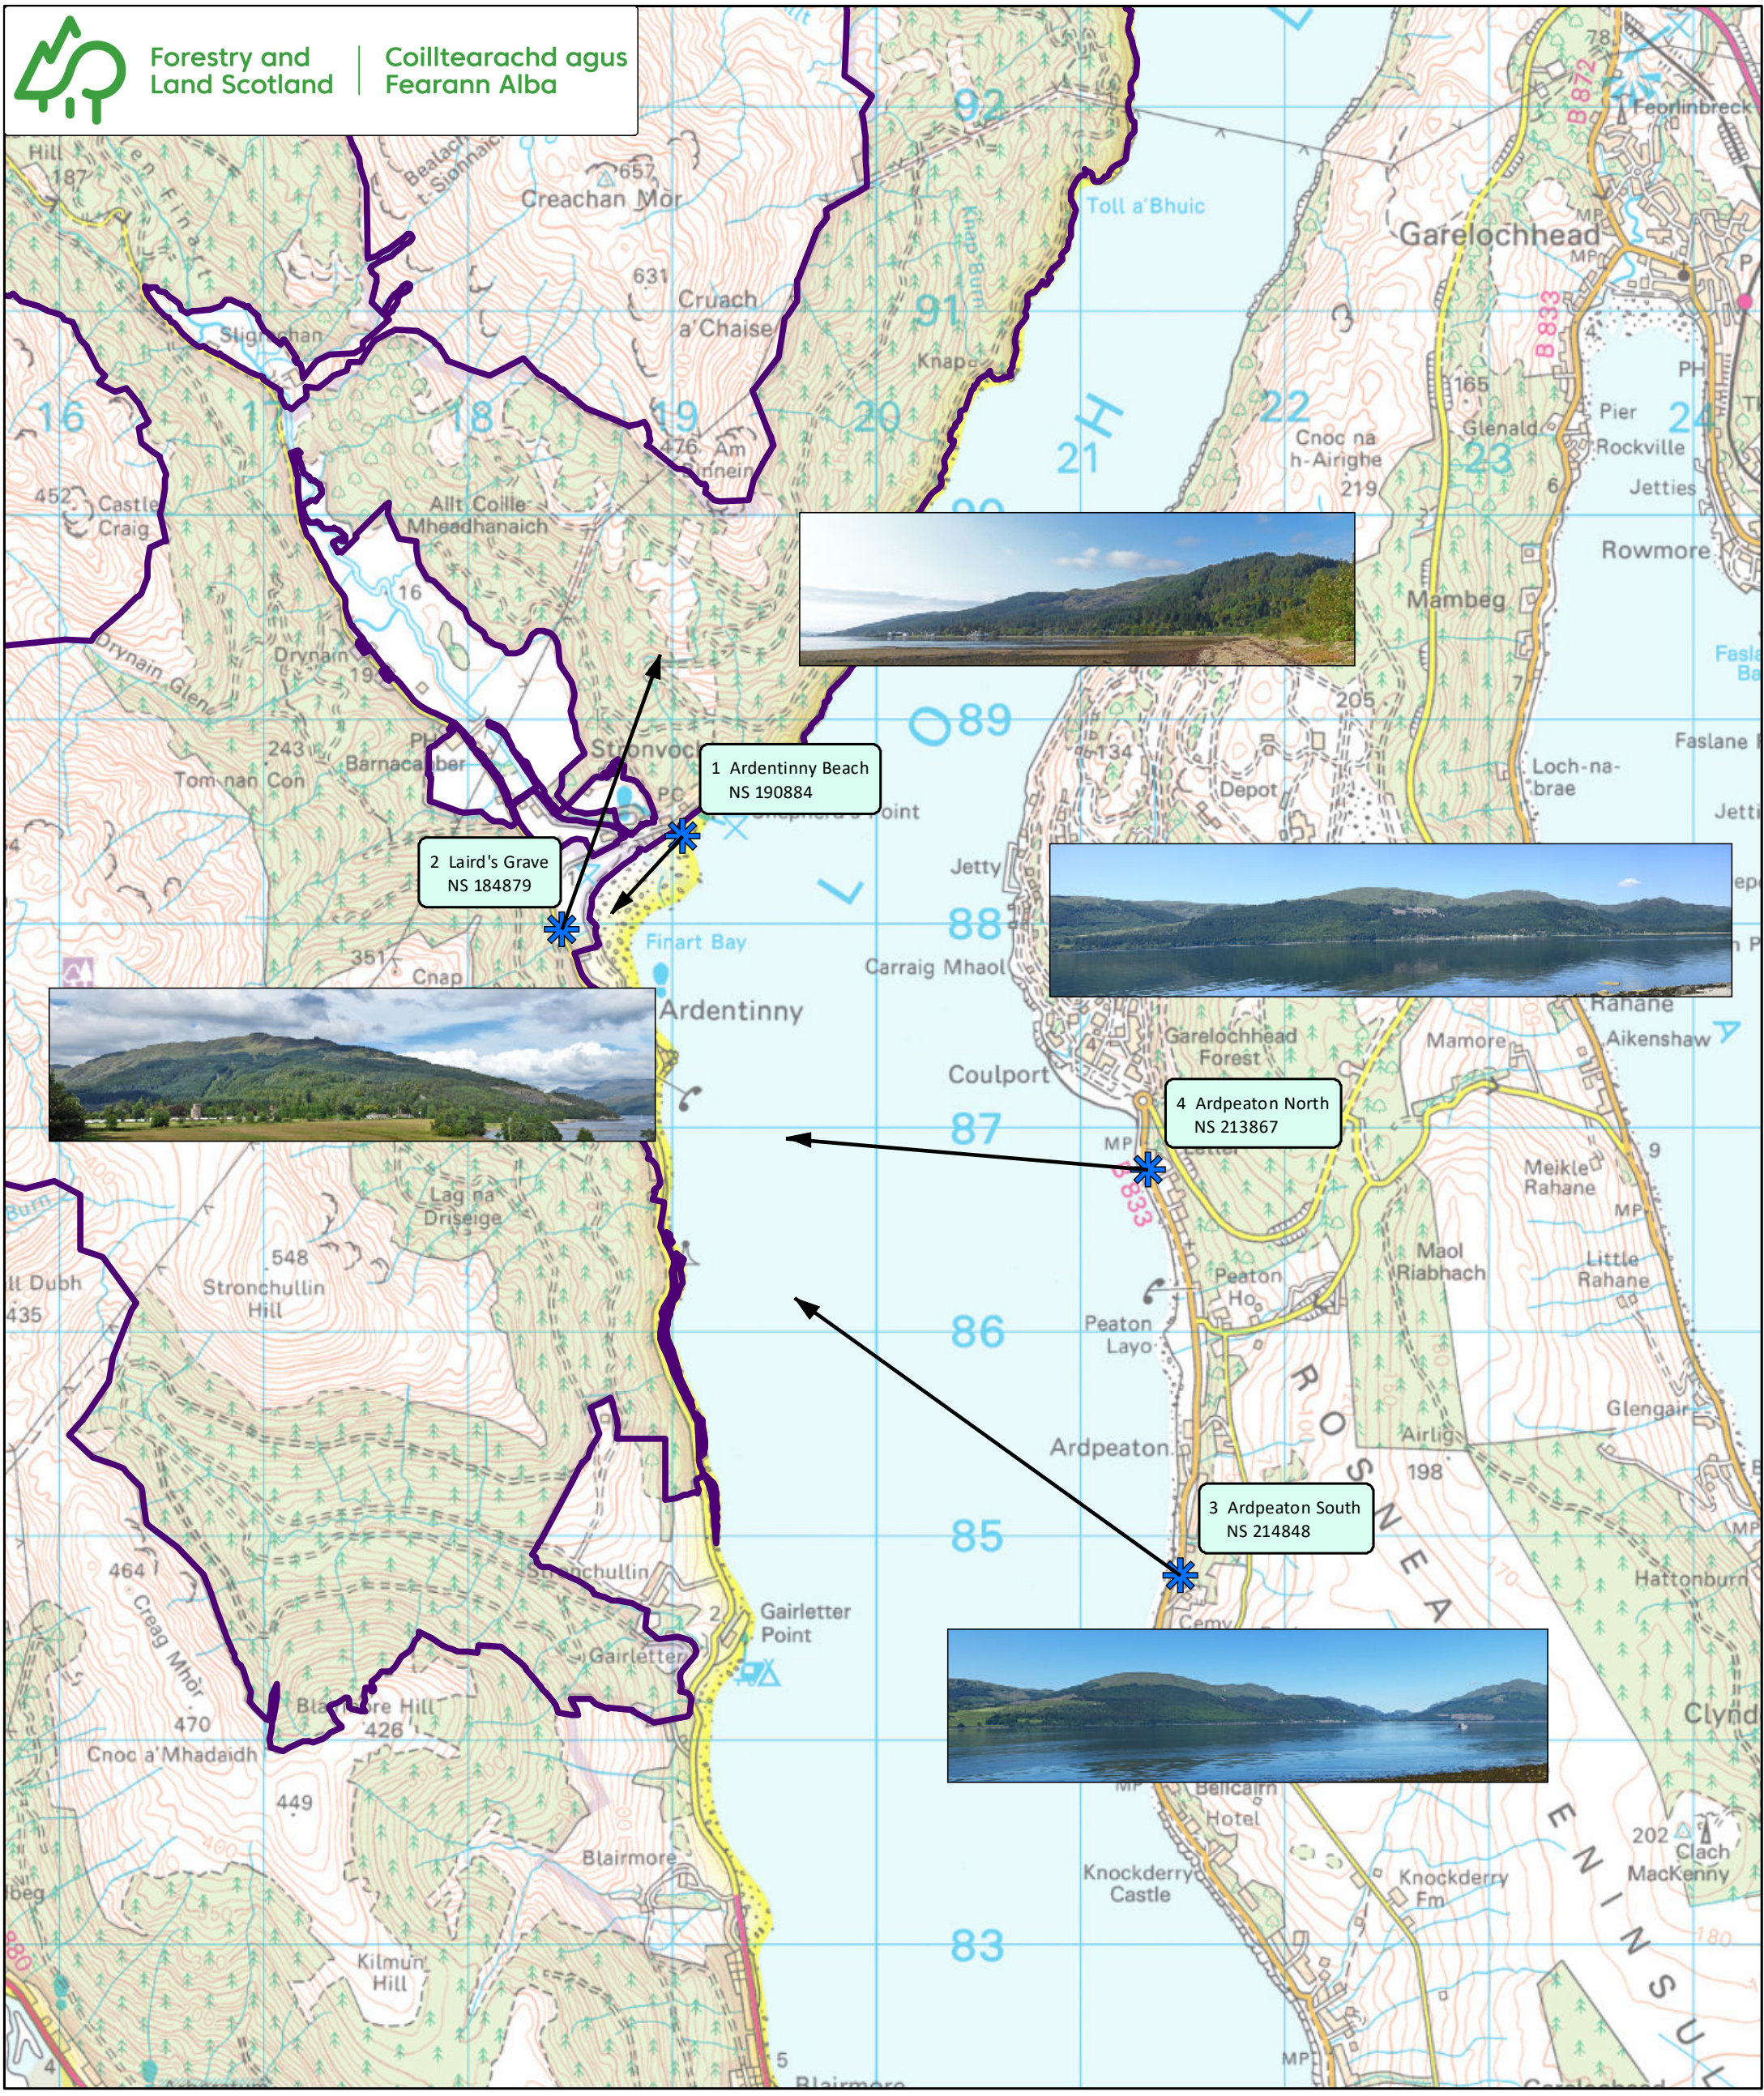

Forestry and Land Scotland

Coilltearachd agus Fearann Alba

### Glen Finart Land Management Plan M10 Viewpoints

Scale @ A3: 1:30,000

Date: 18/11/2020

Author: Stephen Murphy

Viewpoints with grid reference

Land management plan area

arrows indicate direction of view

Reproduced by permission of Ordnance Survey on behalf of HMSO. © Crown copyright and database right [2020]. All rights reserved. Ordnance Survey Licence number [100021242]. © Getmapping Plc and Bluesky International Limited 2020.