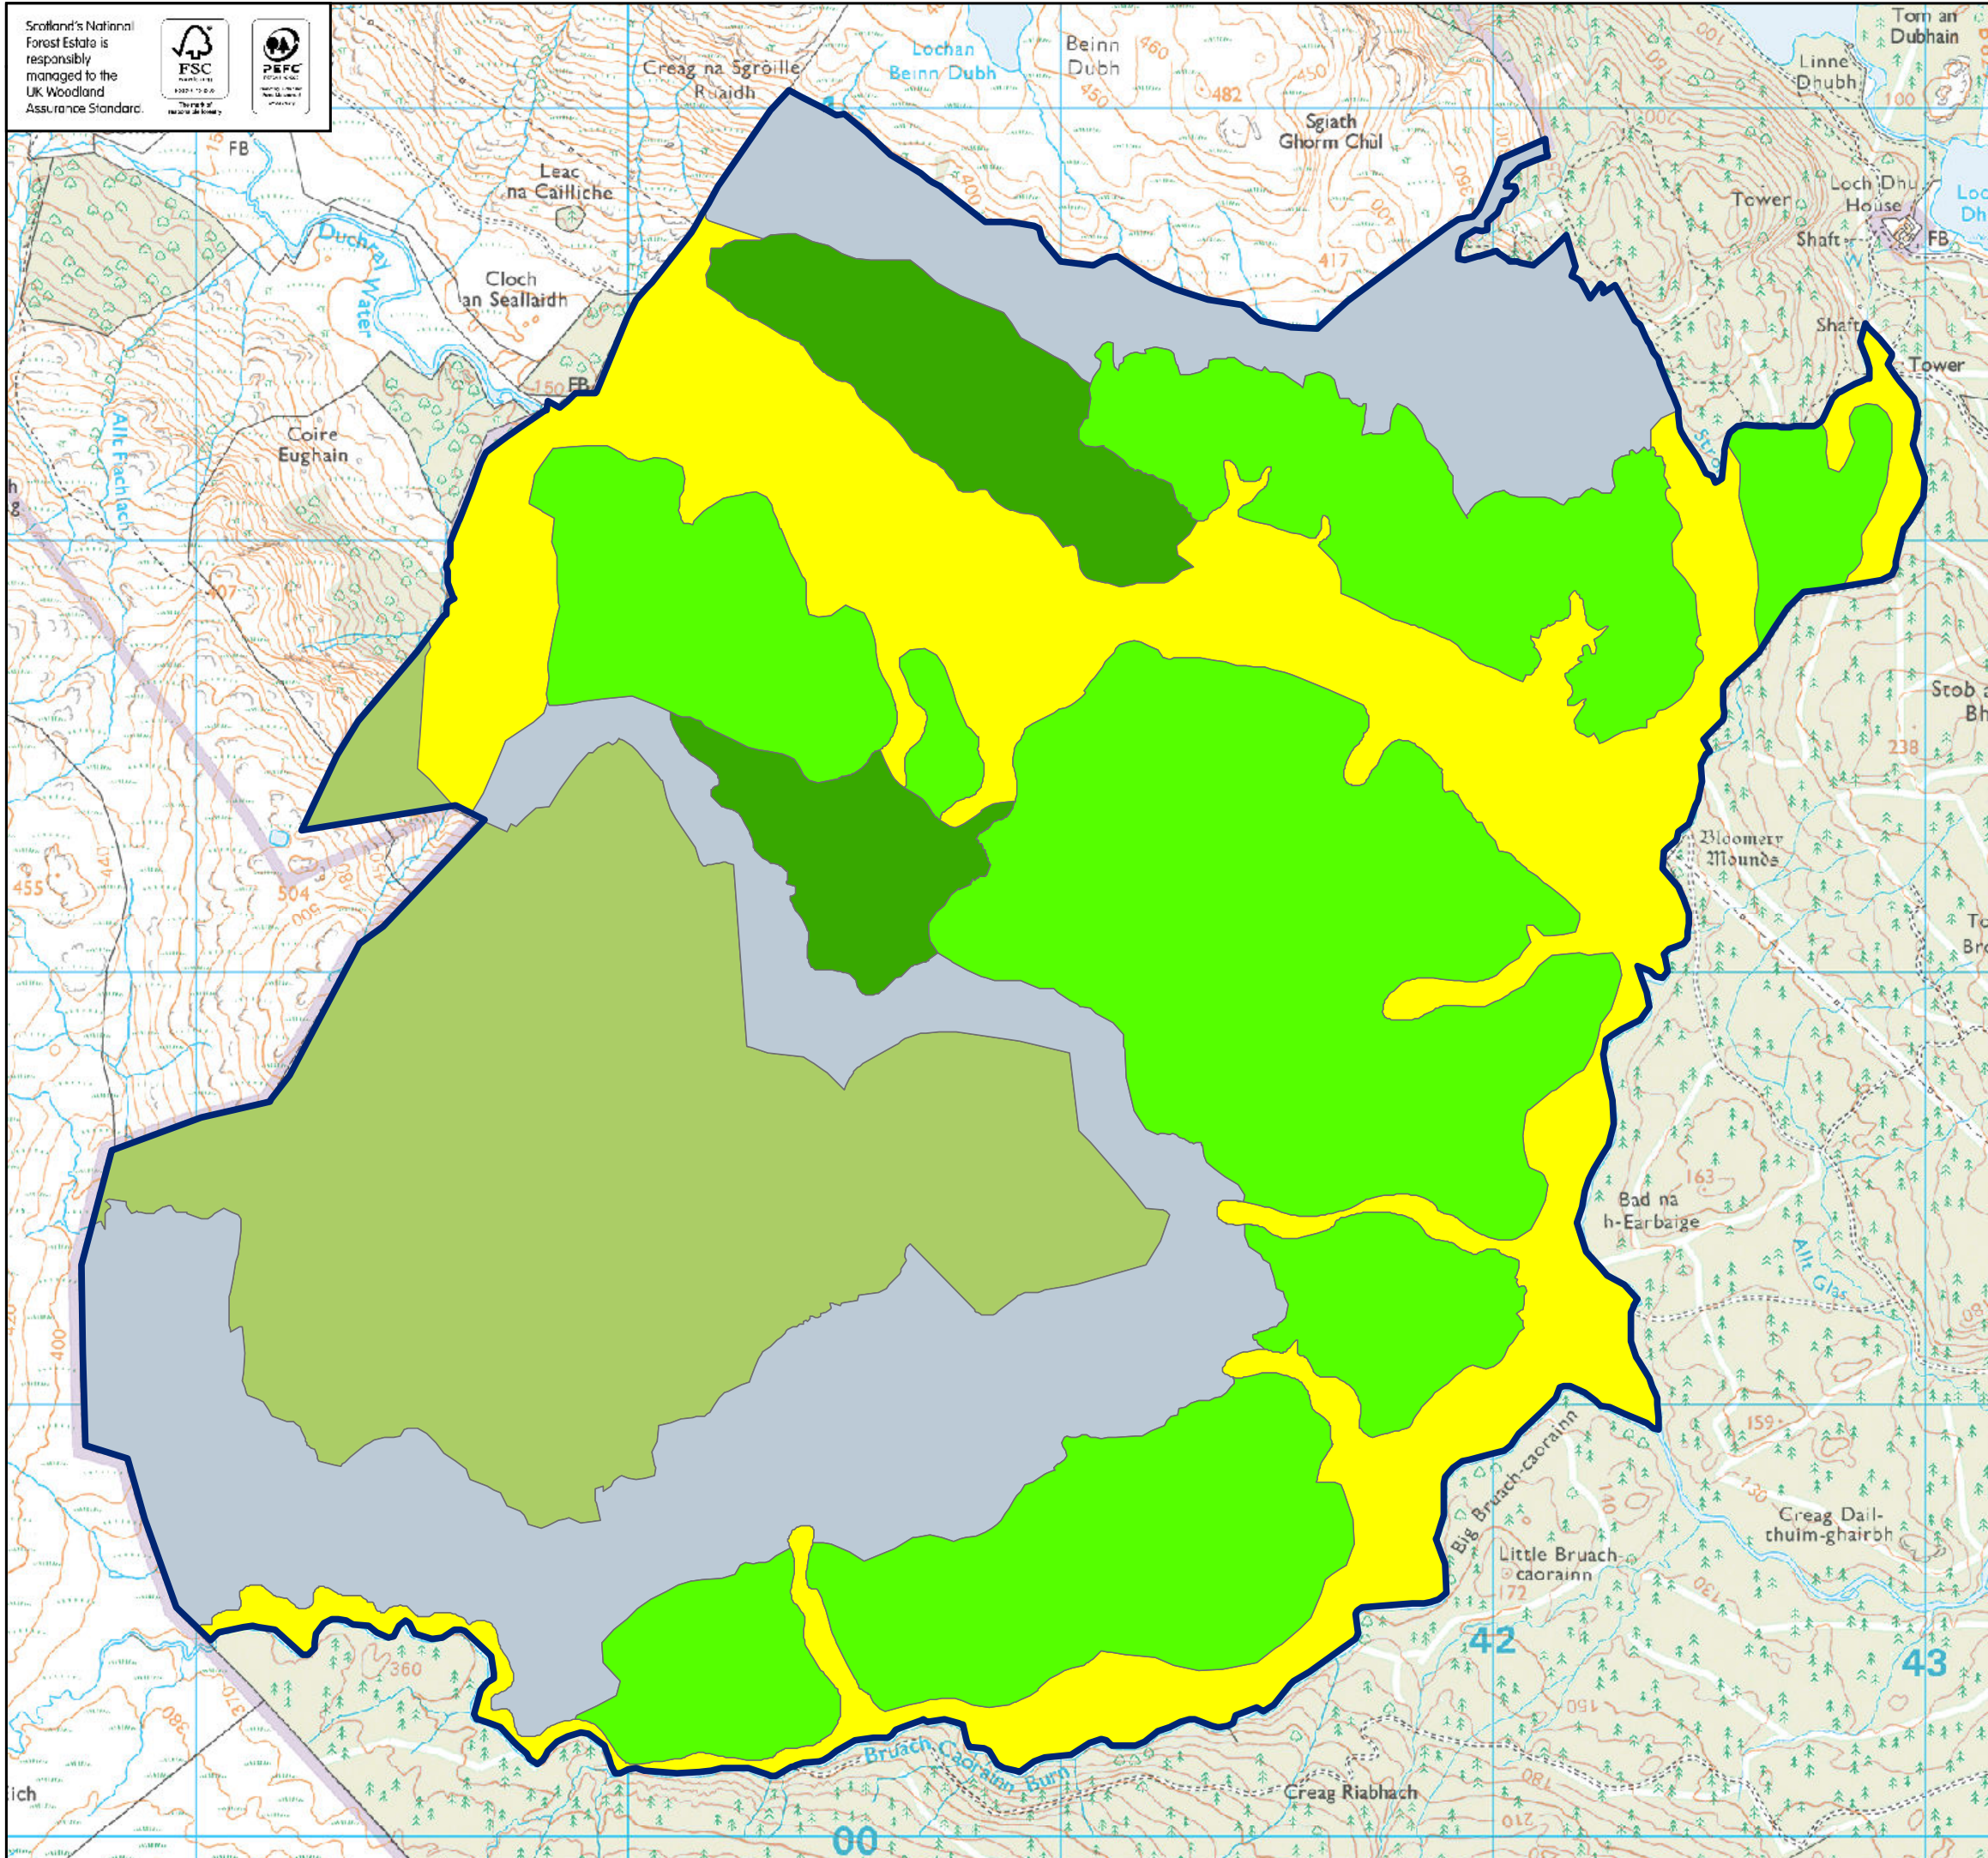

Scotland's National Forest Estate is responsibly managed to the UK Woodland Assurance Standard.

Beinn Bhan

Management zones

- Main productive areas
- Ground with mixed natural regeneration
- Forest habitat network
- Ben Lomond SSSI
- Other mainly open ground
- Land management plan area

1:15,000
0 500 Meters
on A3 paper

Reproduced by permission of Ordnance Survey on behalf of HMSO. © Crown copyright and database right 2018. All rights Reserved. Ordnance Survey Licence Number [100021242]