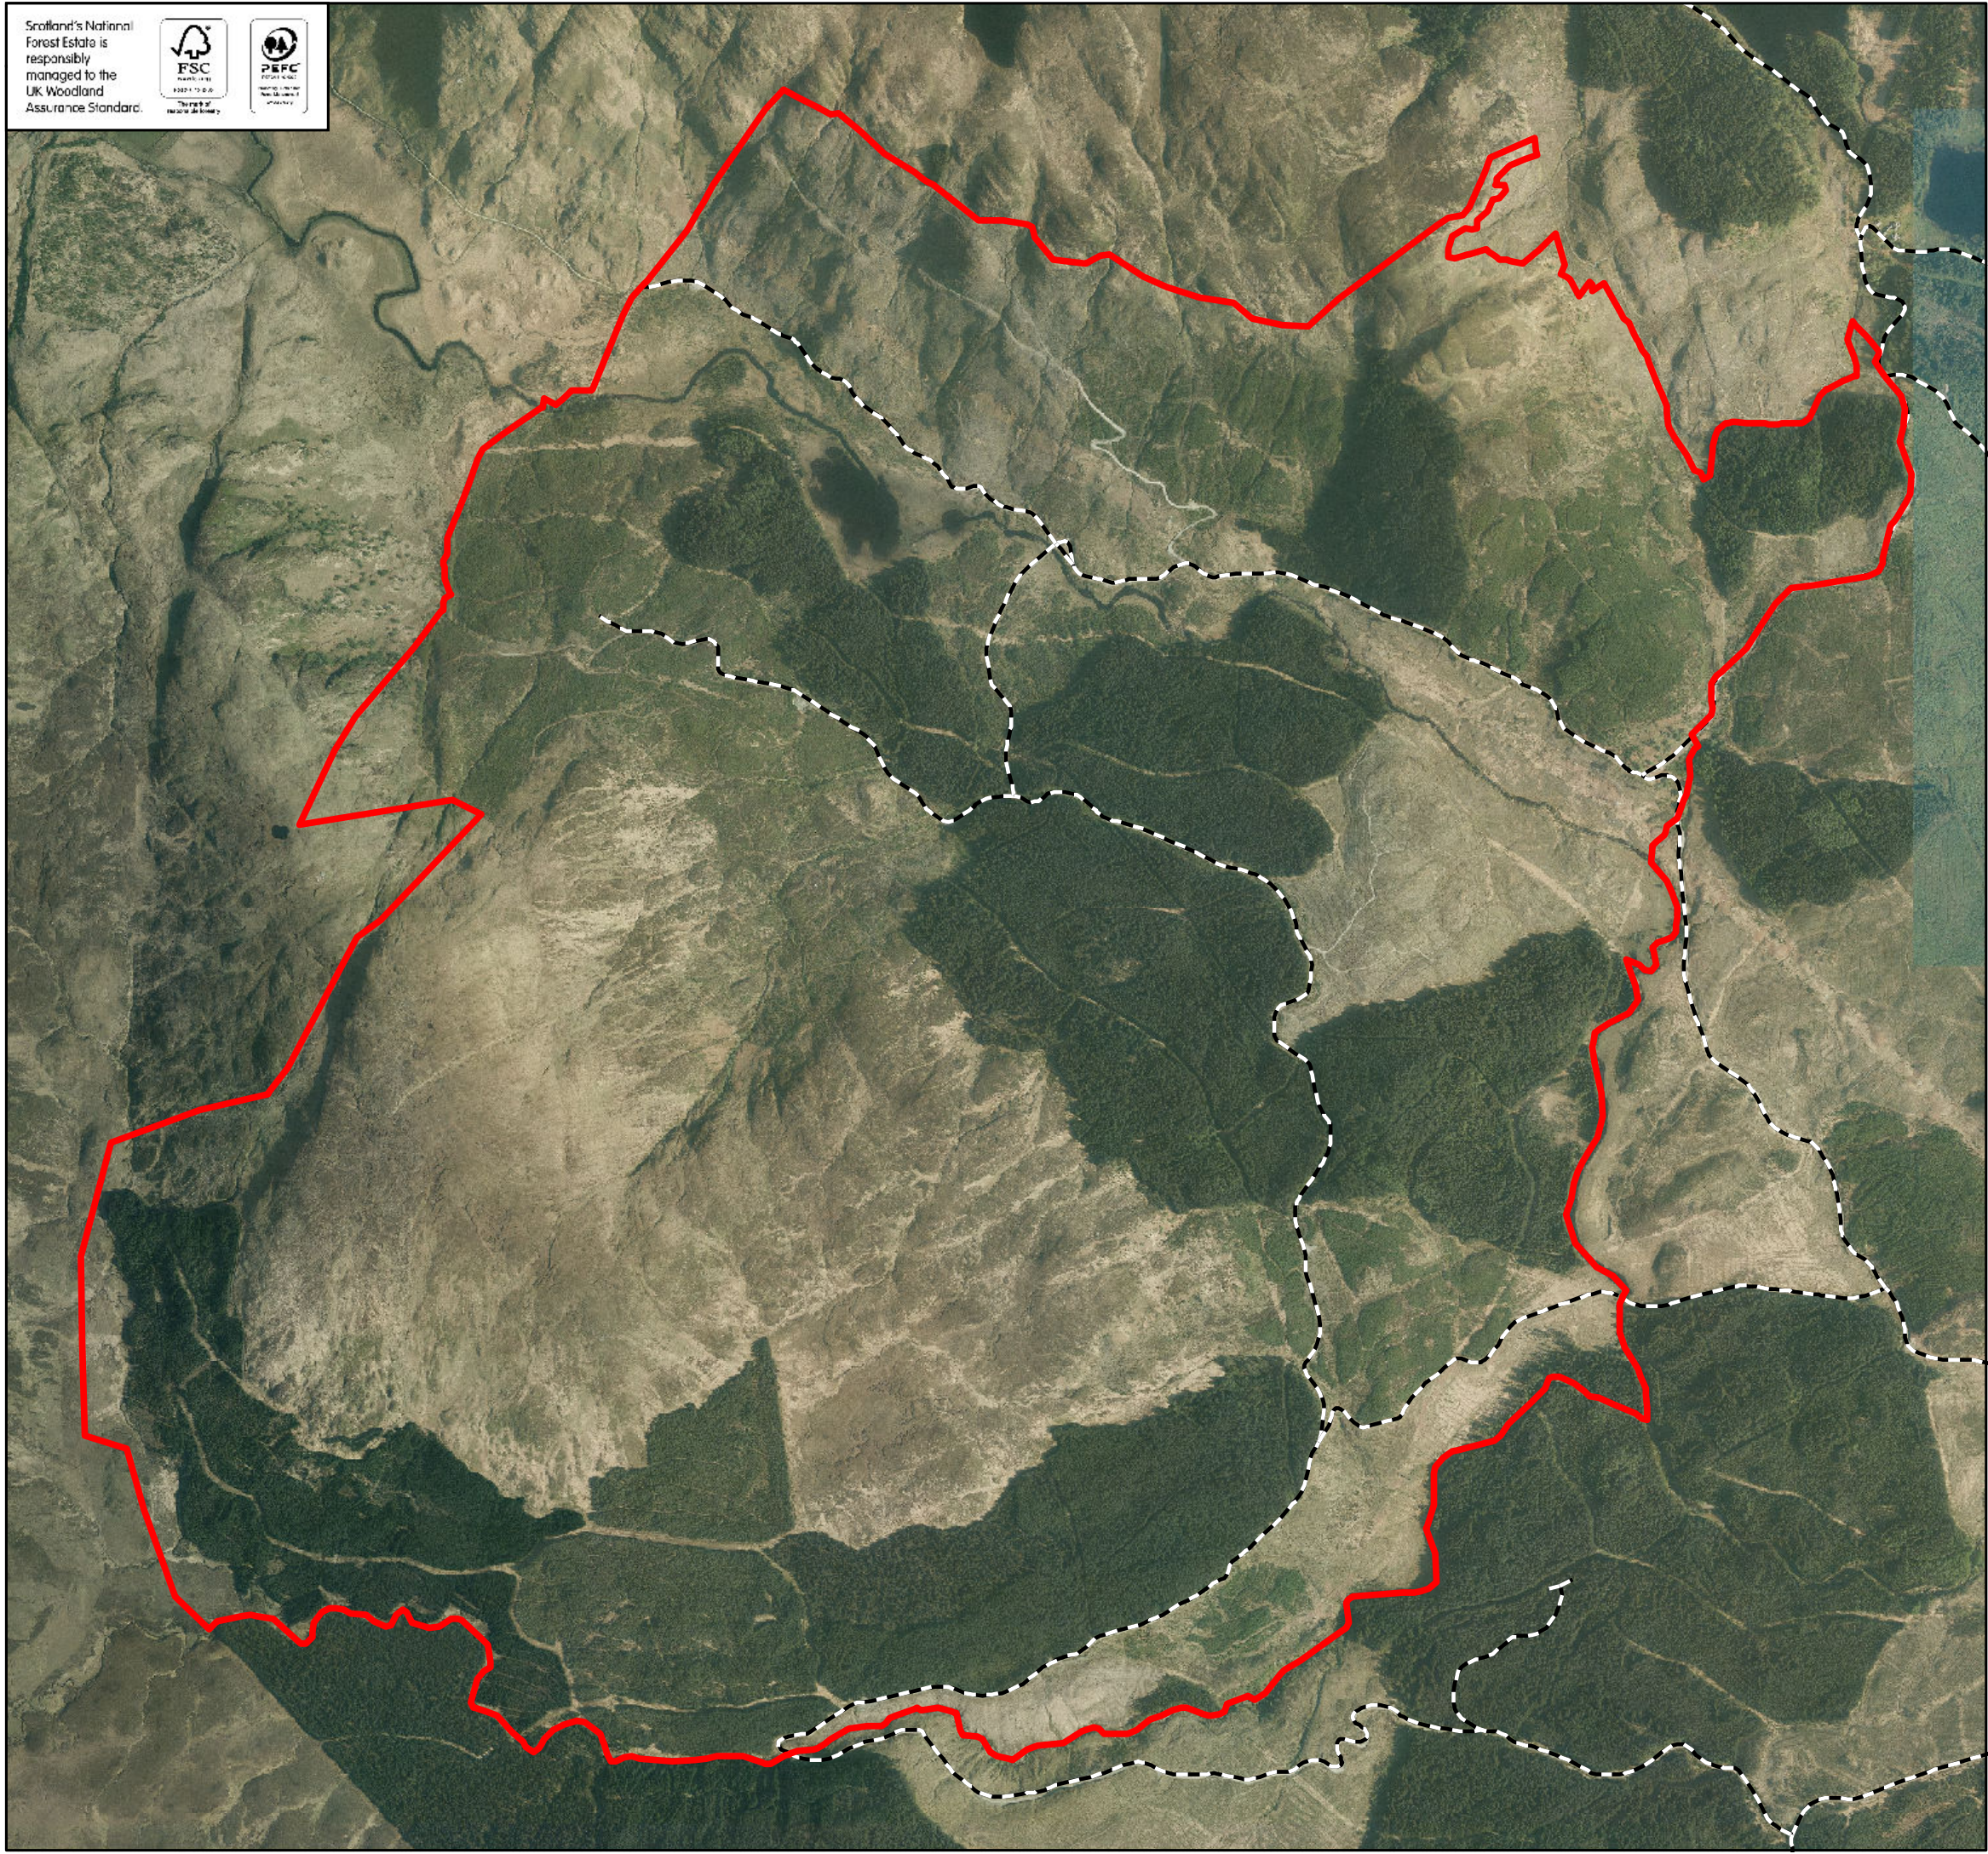

Scotland's National Forest Estate is responsibly managed to the UK Woodland Assurance Standard.

Beinn Bhan

Air photography: 2011

-  Forest roads
-  Land management plan area

  1:15,000
0 Meters 500
on A3 paper

Copyright Getmapping plc