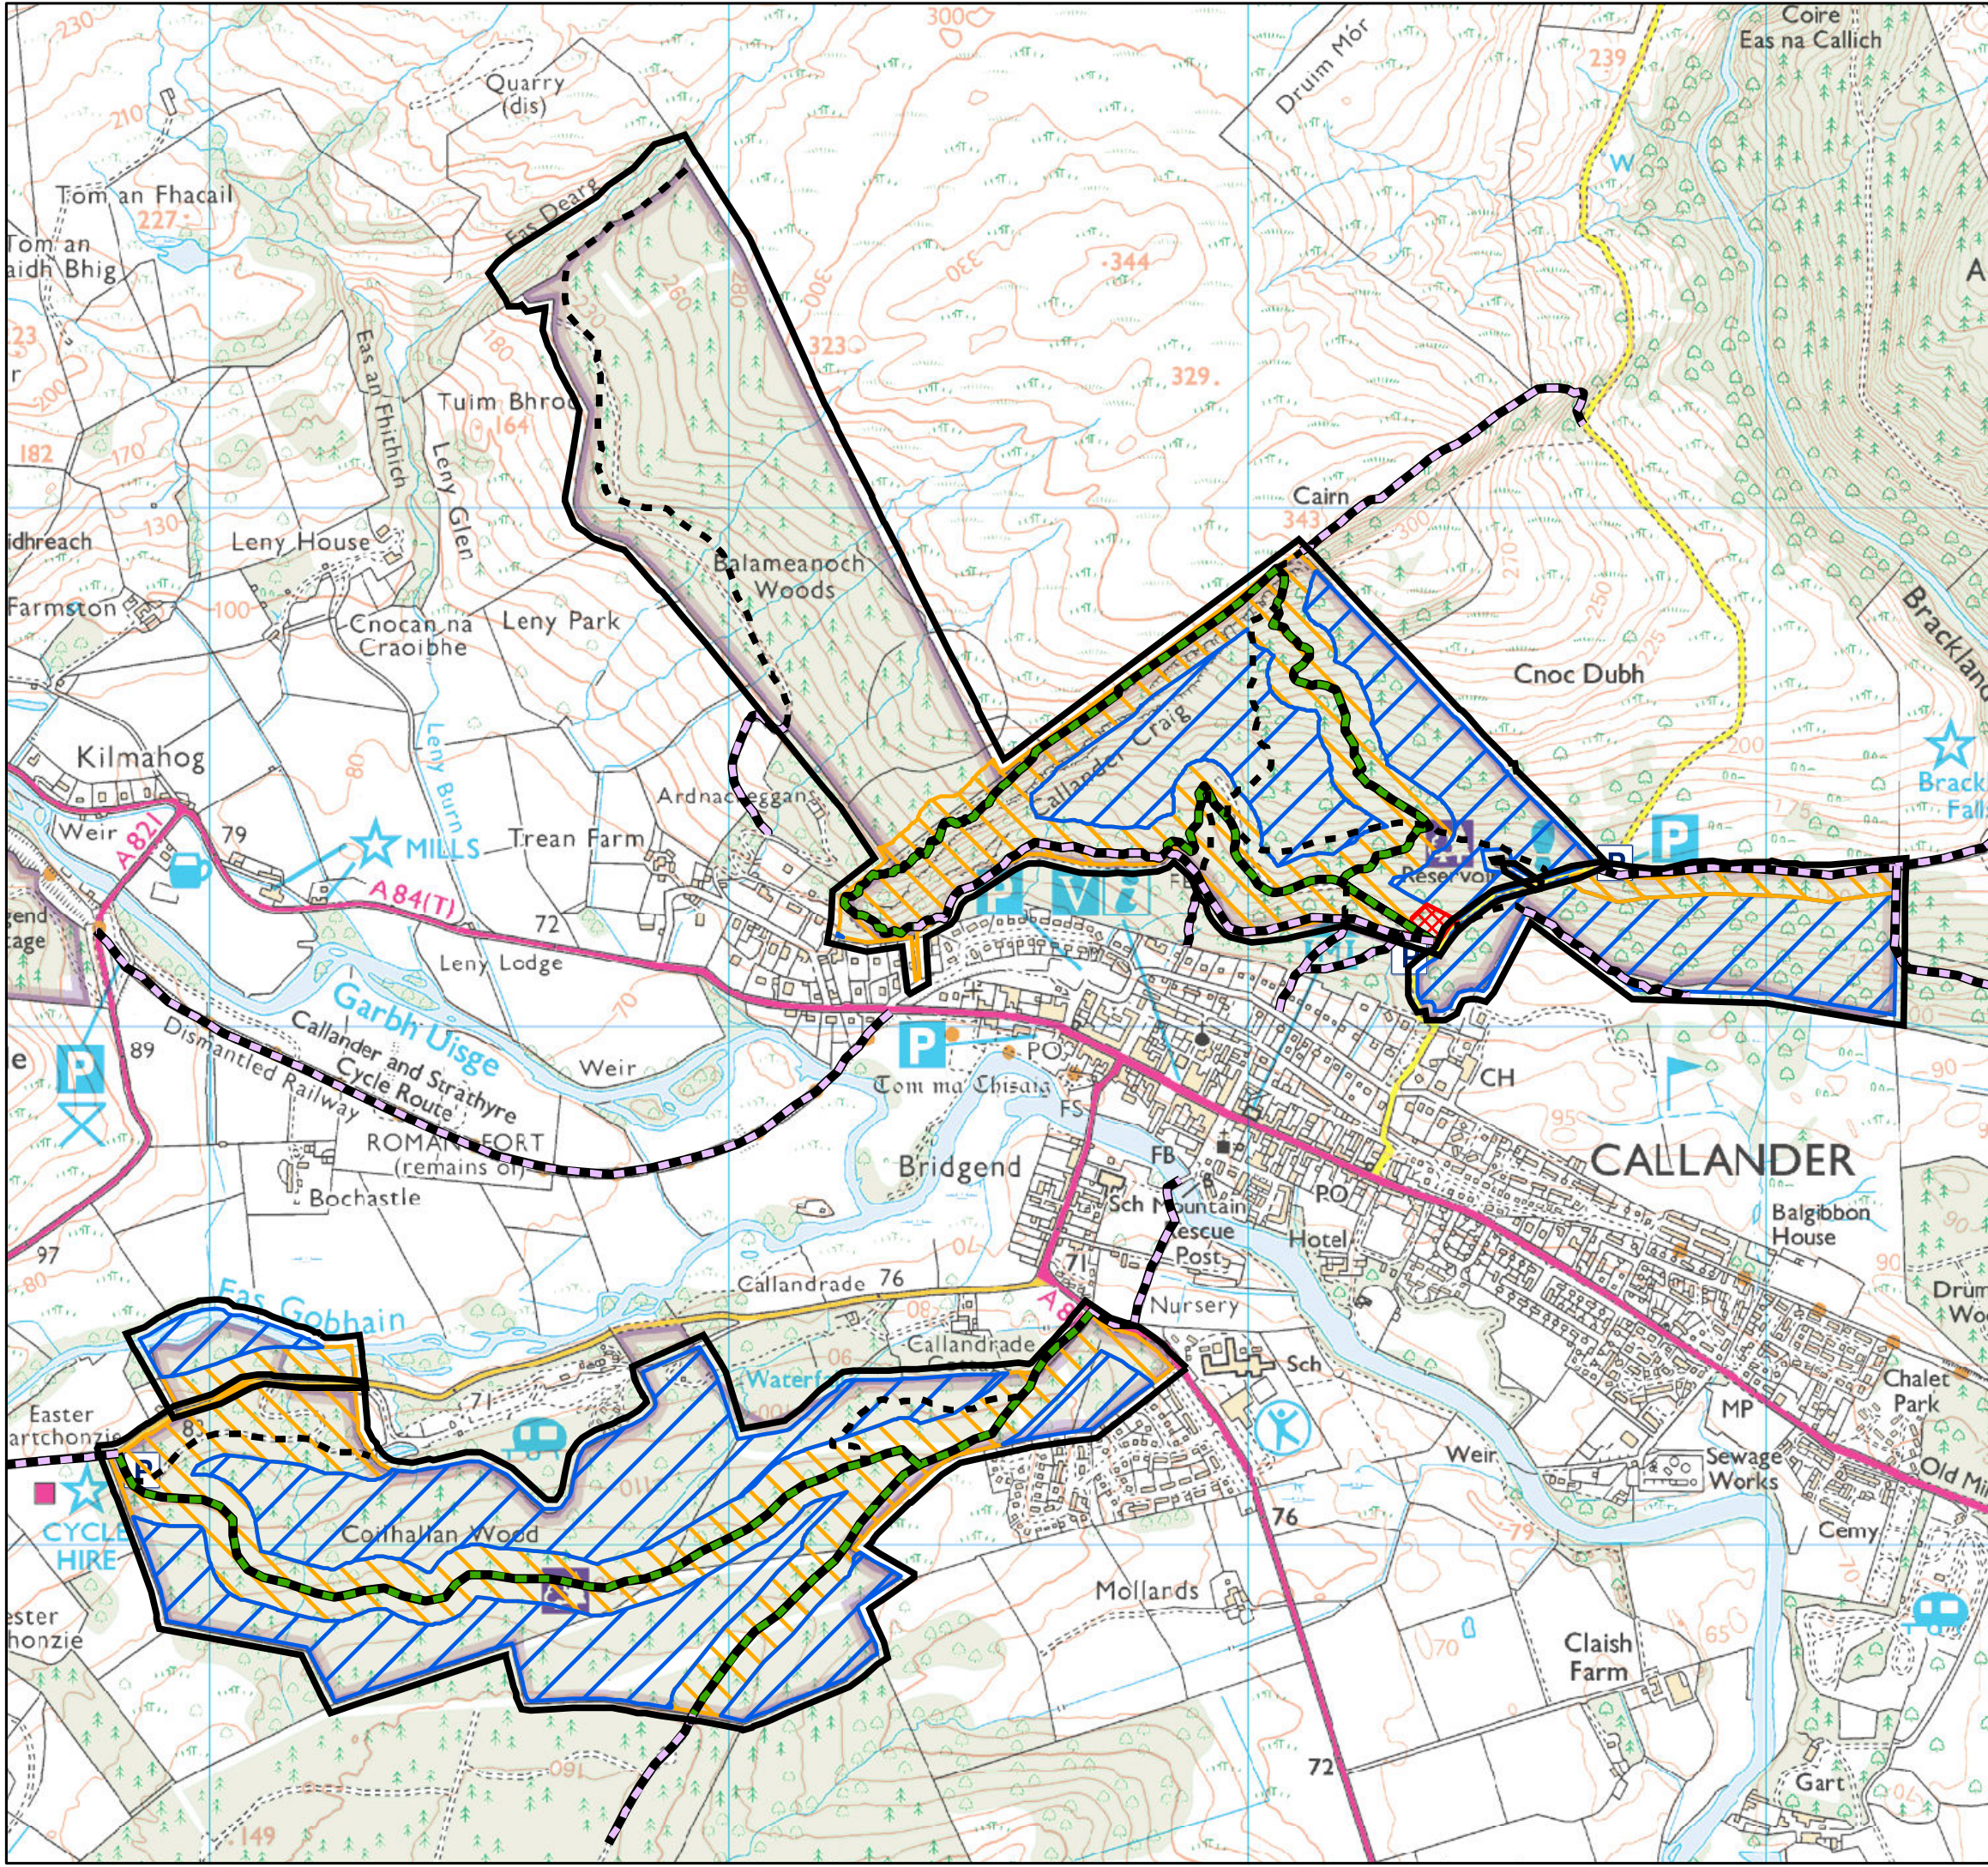

Callander

Recreation

 Car parks

Trails

 Promoted trails

 Other paths on FC ground

 Other paths

Visitor zones

 Welcome Zone

 Interactive Zone

 Passive Zone

 Plan area

Scotland's National Forest Estate is responsibly managed to the UK Woodland Assurance Standard.

Reproduced by permission of Ordnance Survey on behalf of HMSO. © Crown copyright and database right [2015]. All rights reserved. Ordnance Survey Licence number [100021242]