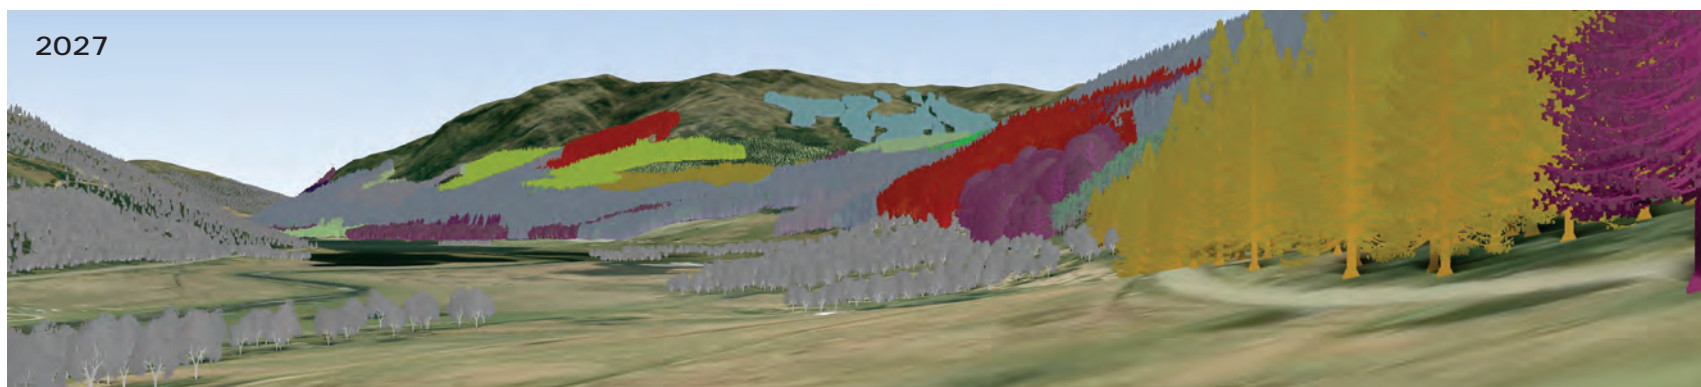

**Cowal & Trossachs
Forest District
West Strathyre**

View 2: Bruaich
Grid Ref: NN 556163
Date: 6th January 2017

Visualisation of forest management proposals

Visualisation year

2017

2027

Felling Phases have a rolling 5 year period and for visualisations start on the date shown above.

-  Phase 1 (1-5 years)
-  Phase 2 (6-10 years)
-  Phase 3 (11-15 years)
-  Phase 4 (16-20 years)
-  Phase 5 (21-25 years)
-  Phase 6 (26-30 years)
-  Phase 7 (31-35 years)
-  After phase 7
-  Second and subsequent rotation
-  Natural Reserve
-  Minimal intervention
-  Long term retention
-  Low impact silviculture
-  Neighbouring woodland
-  Recently felled