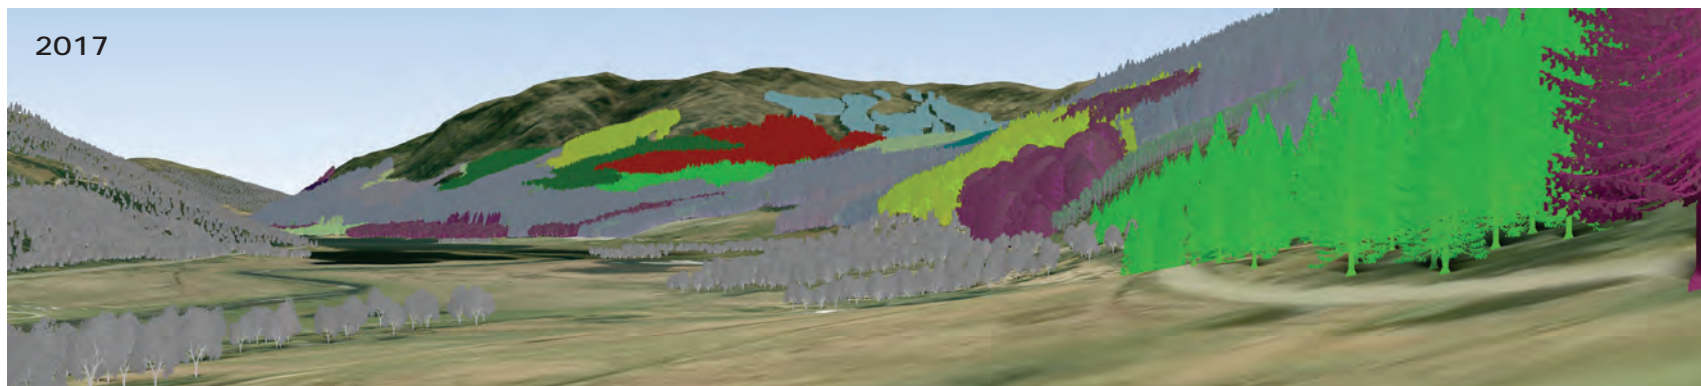

**Cowal & Trossachs
Forest District
West Strathyre**

View 2: Bruaich
Grid Ref: NN 556163
Date: 6th January 2017

Visualisation of forest management proposals

Visualisation year

2017

2027

Felling Phases have a rolling 5 year period and for visualisations start on the date shown above.

-  Phase 1 (1-5 years)
-  Phase 2 (6-10 years)
-  Phase 3 (11-15 years)
-  Phase 4 (16-20 years)
-  Phase 5 (21-25 years)
-  Phase 6 (26-30 years)
-  Phase 7 (31-35 years)
-  After phase 7
-  Second and subsequent rotation
-  Natural Reserve
-  Minimal intervention
-  Long term retention
-  Low impact silviculture
-  Neighbouring woodland
-  Recently felled