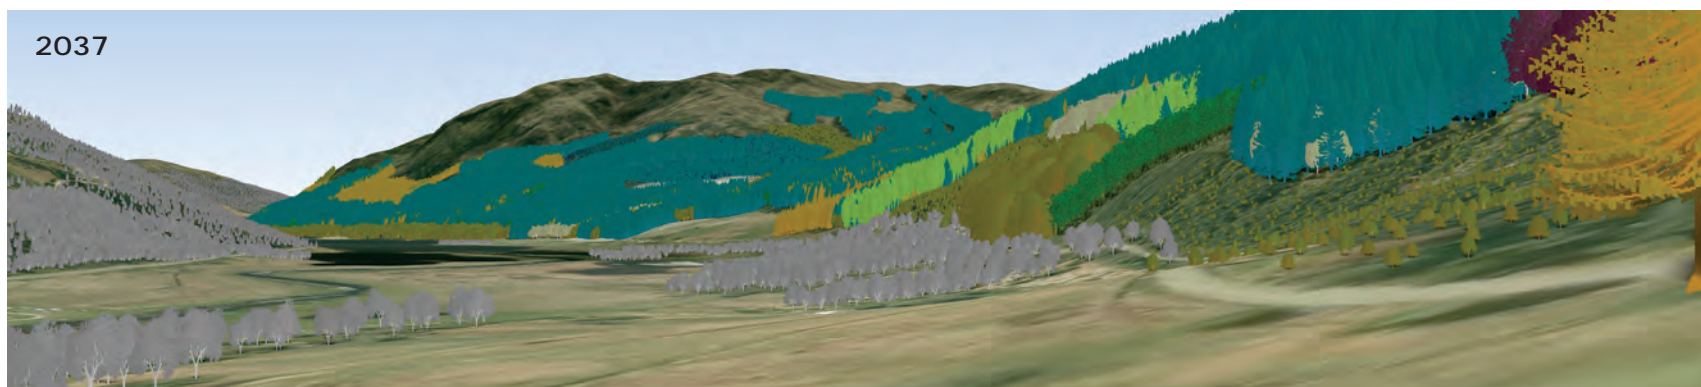

**Cowal & Trossachs
 Forest District
 West Strathyre**

View 2: Bruaich
 Grid Ref: NN 556163
 Date: 9th January 2017

**Visualisation of future
 habitat and species**

Visualisation year

2027

2037

-  Sitka spruce
-  Norway spruce
-  Scots pine
-  Lodgepole pine
-  Larch
-  Douglas fir
-  Mixed conifers
-  Ash
-  Oak
-  Beech
-  Birch
-  Mixed broadleaves
-  Neighbouring woodland