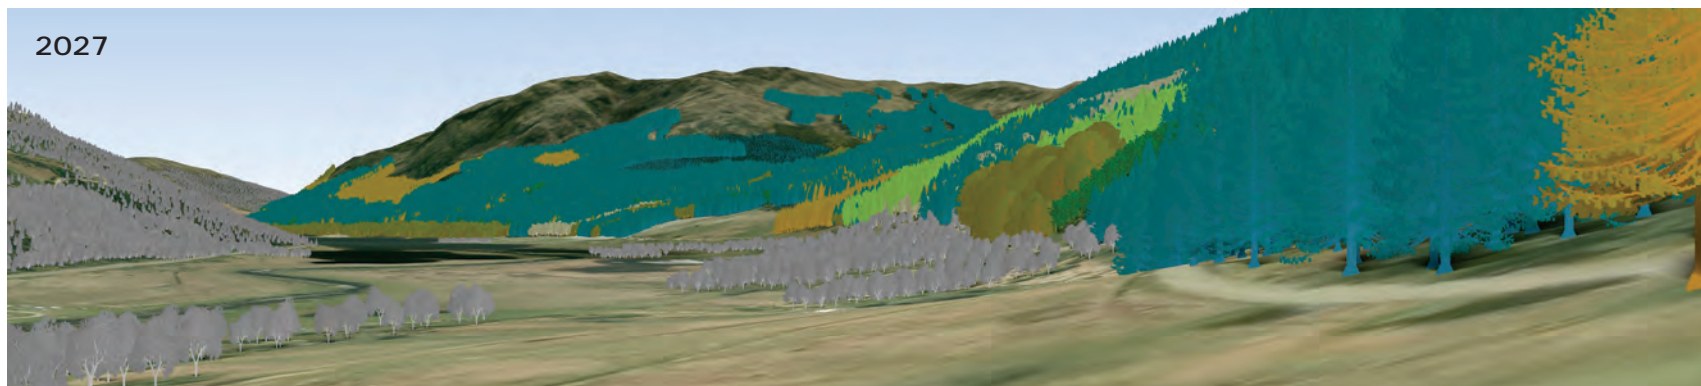

**Cowal & Trossachs
 Forest District
 West Strathyre**

View 2: Bruaich
 Grid Ref: NN 556163
 Date: 9th January 2017

**Visualisation of future
 habitat and species**

Visualisation year

2027

2037

-  Sitka spruce
-  Norway spruce
-  Scots pine
-  Lodgepole pine
-  Larch
-  Douglas fir
-  Mixed conifers
-  Ash
-  Oak
-  Beech
-  Birch
-  Mixed broadleaves
-  Neighbouring woodland