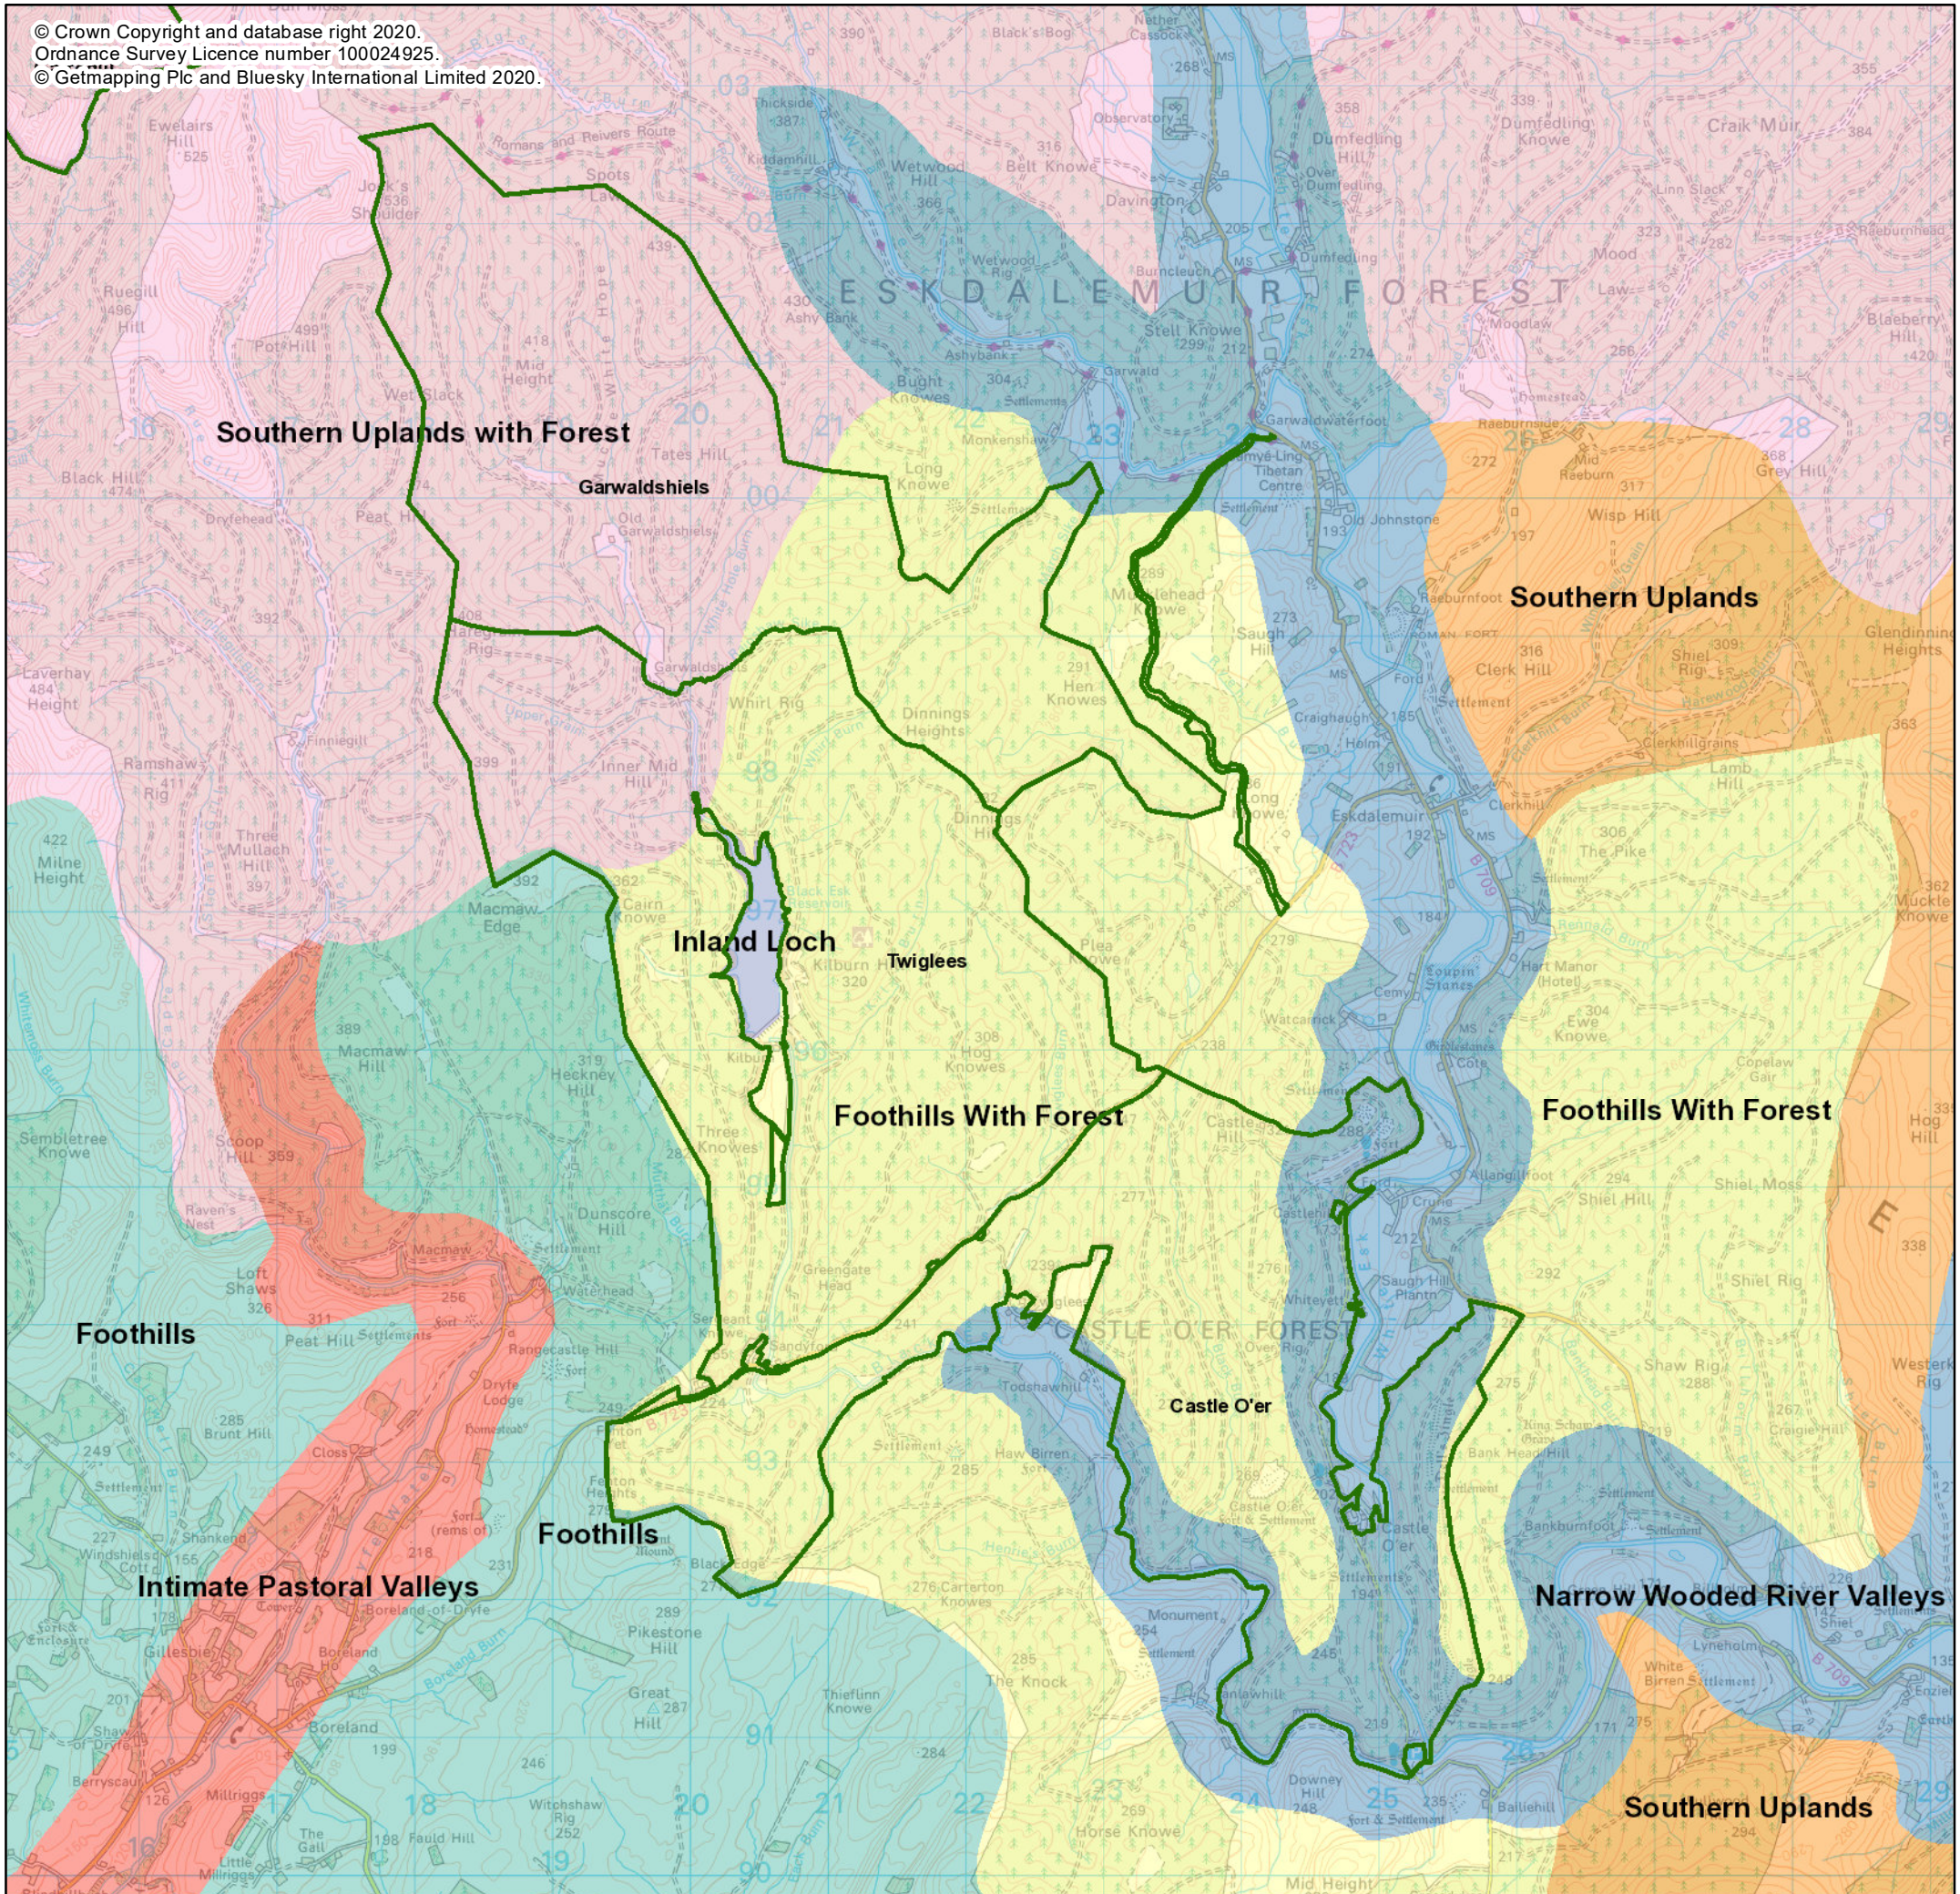

© Crown Copyright and database right 2020.
 Ordnance Survey Licence number 100024925.
 © Getmapping Plc and Bluesky International Limited 2020.

Legend

	Blocks		Foothills		Intimate Pastoral Valleys		Southern Uplands Forest Covered
	LCA_SCOTLAND		Foothills With Forest		Narrow Wooded River Valleys		Southern Uplands with Forest
	All other values		Inland Loch		Southern Uplands		Upland Fringe

Map 11: Landscape Character Type

Castle Oer Landscape Character Scale @ A3: 1:50,000

Author: Alison Chisholm

Date: 24/04/2020

Scotland's national forests and land are responsibly managed to the UK Woodland Assurance Standard.