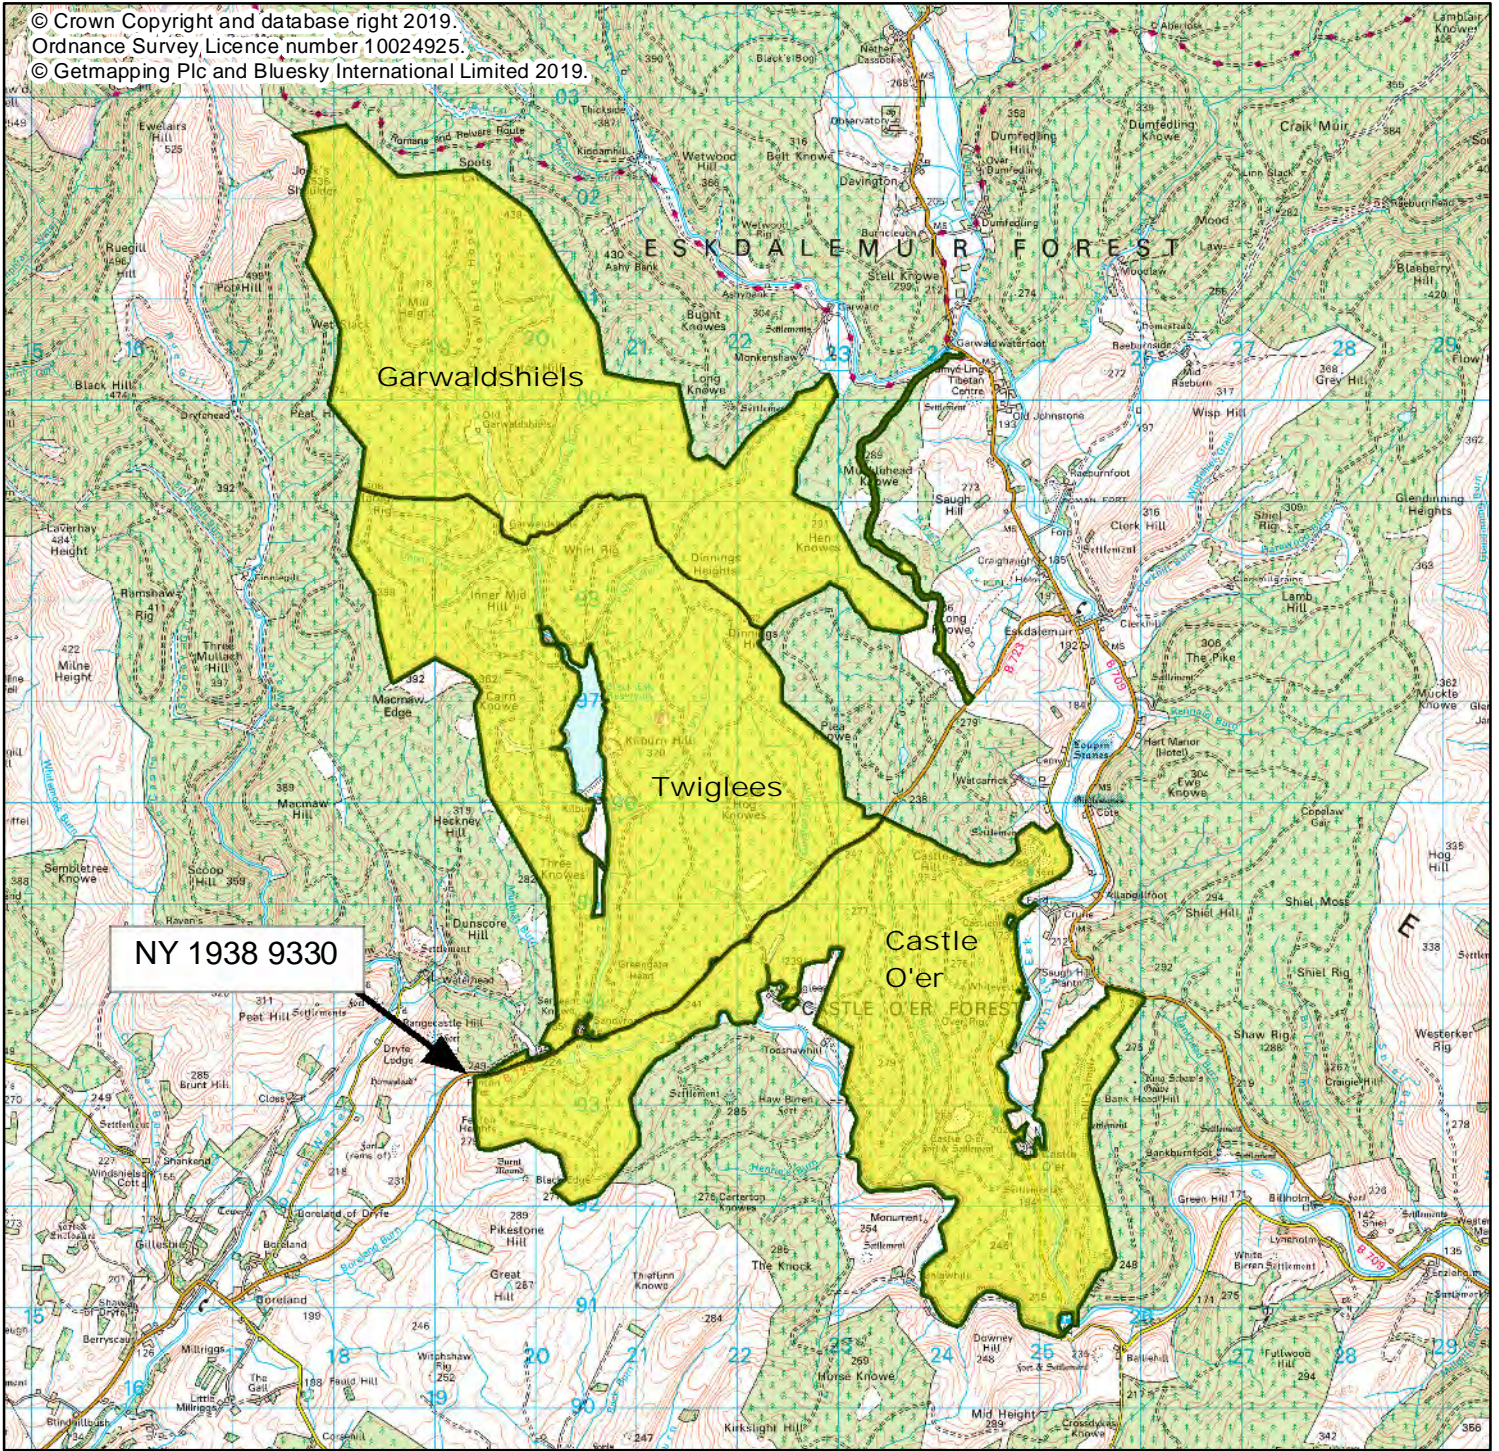

© Crown Copyright and database right 2019.
Ordnance Survey Licence number 10024925.
© Getmapping Plc and Bluesky International Limited 2019.

Legend

 Castle O'er Land Management Plan area

Blocks

 Blocks

Map 1: Location

Scale @ A4: 1:75,000

Robin Fuller

Date: 01/11/2019

Scotland's National Forest Estate is responsibly managed to the UK Woodland Assurance Standard.

The mark of responsible forestry