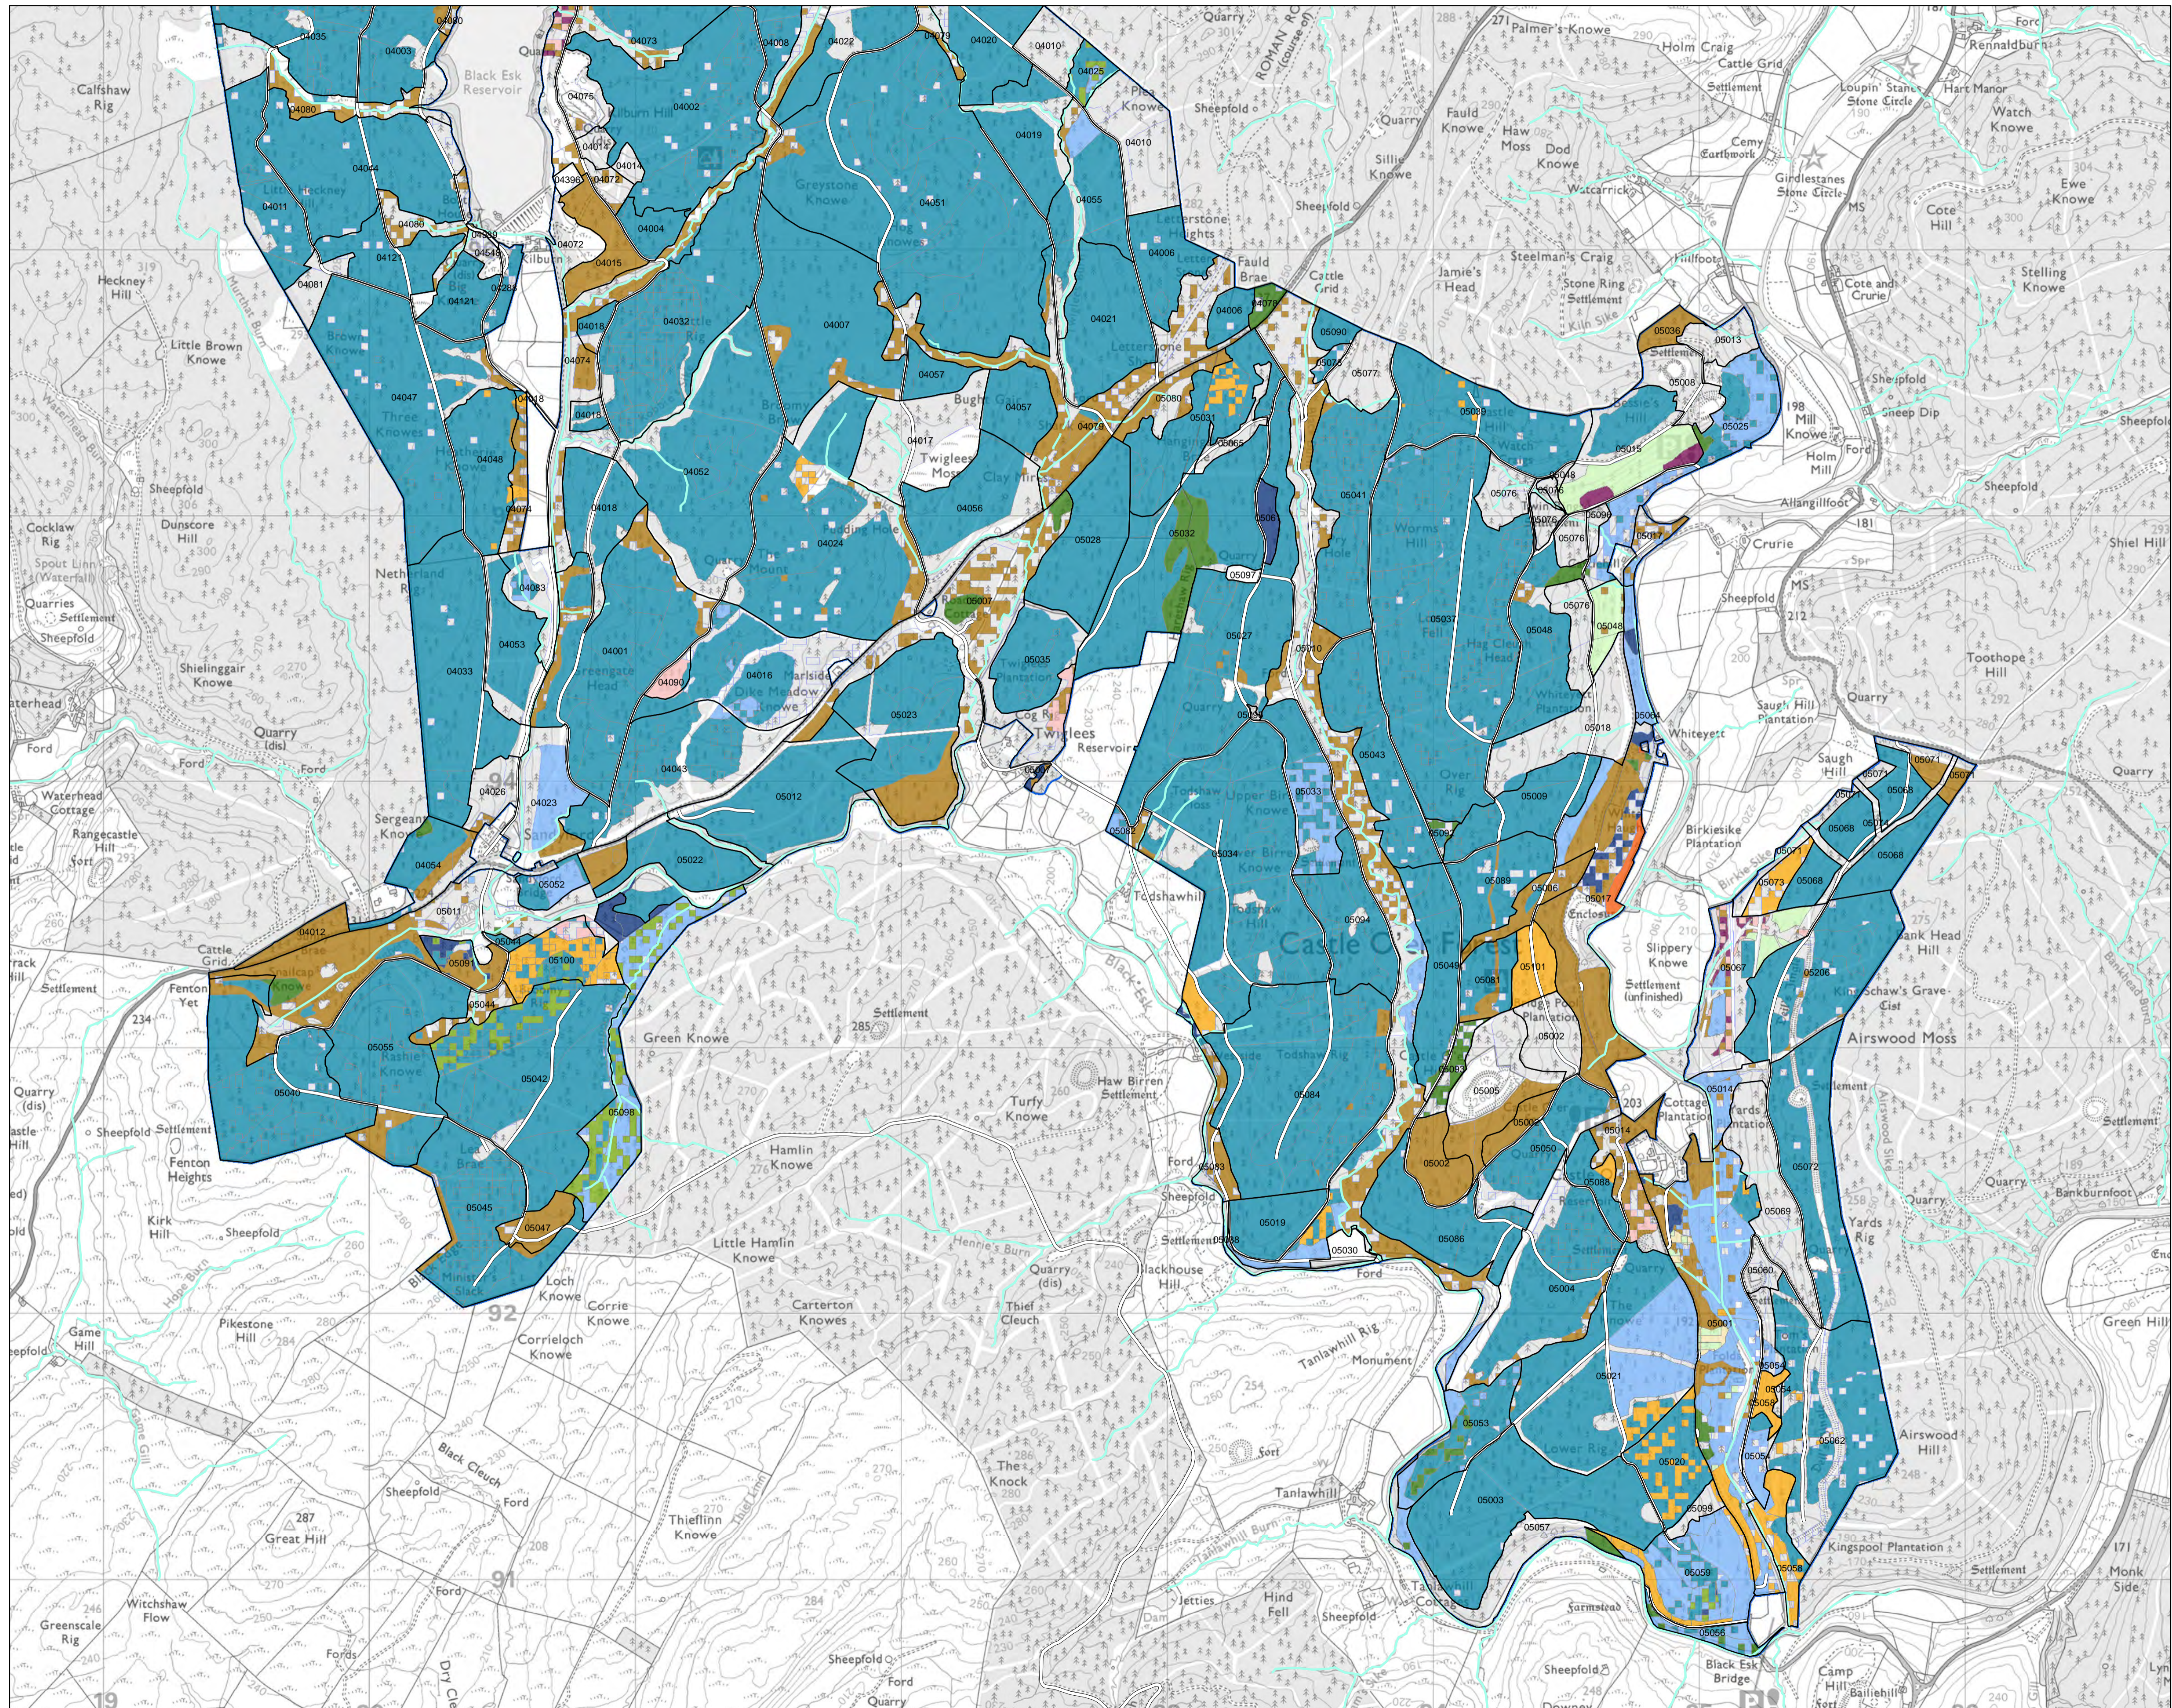

0 0.15 0.3 0.6 0.9 1.2 Km

Reproduced by permission of Ordnance Survey on behalf of HMSO. © Crown copyright and database right [2020]. All rights reserved. Ordnance Survey Licence number [100021242]. © Getmapping Plc and Bluesky International Limited 2020.

Scotland's National
Forest Estate is
responsibly
managed to the
UK Woodland
Assurance Standard.

Castle O'er LMP
Map 8: Current Woodland
Composition **South**

Author: Robin Fuller

Scale @ A1: 1:12,500

Date: 13/05/2020

Legend

-  Forest Roads
-  Watercourses
-  Ash
-  Beech
-  Birch
-  Oak
-  Other Broadleaves
-  Other Conifers
-  Douglas Fir
-  Larch
-  Lodgepole Pine
-  Norway Spruce
-  Scots Pine
-  Sitka Spruce
-  No Species
-  Plan area