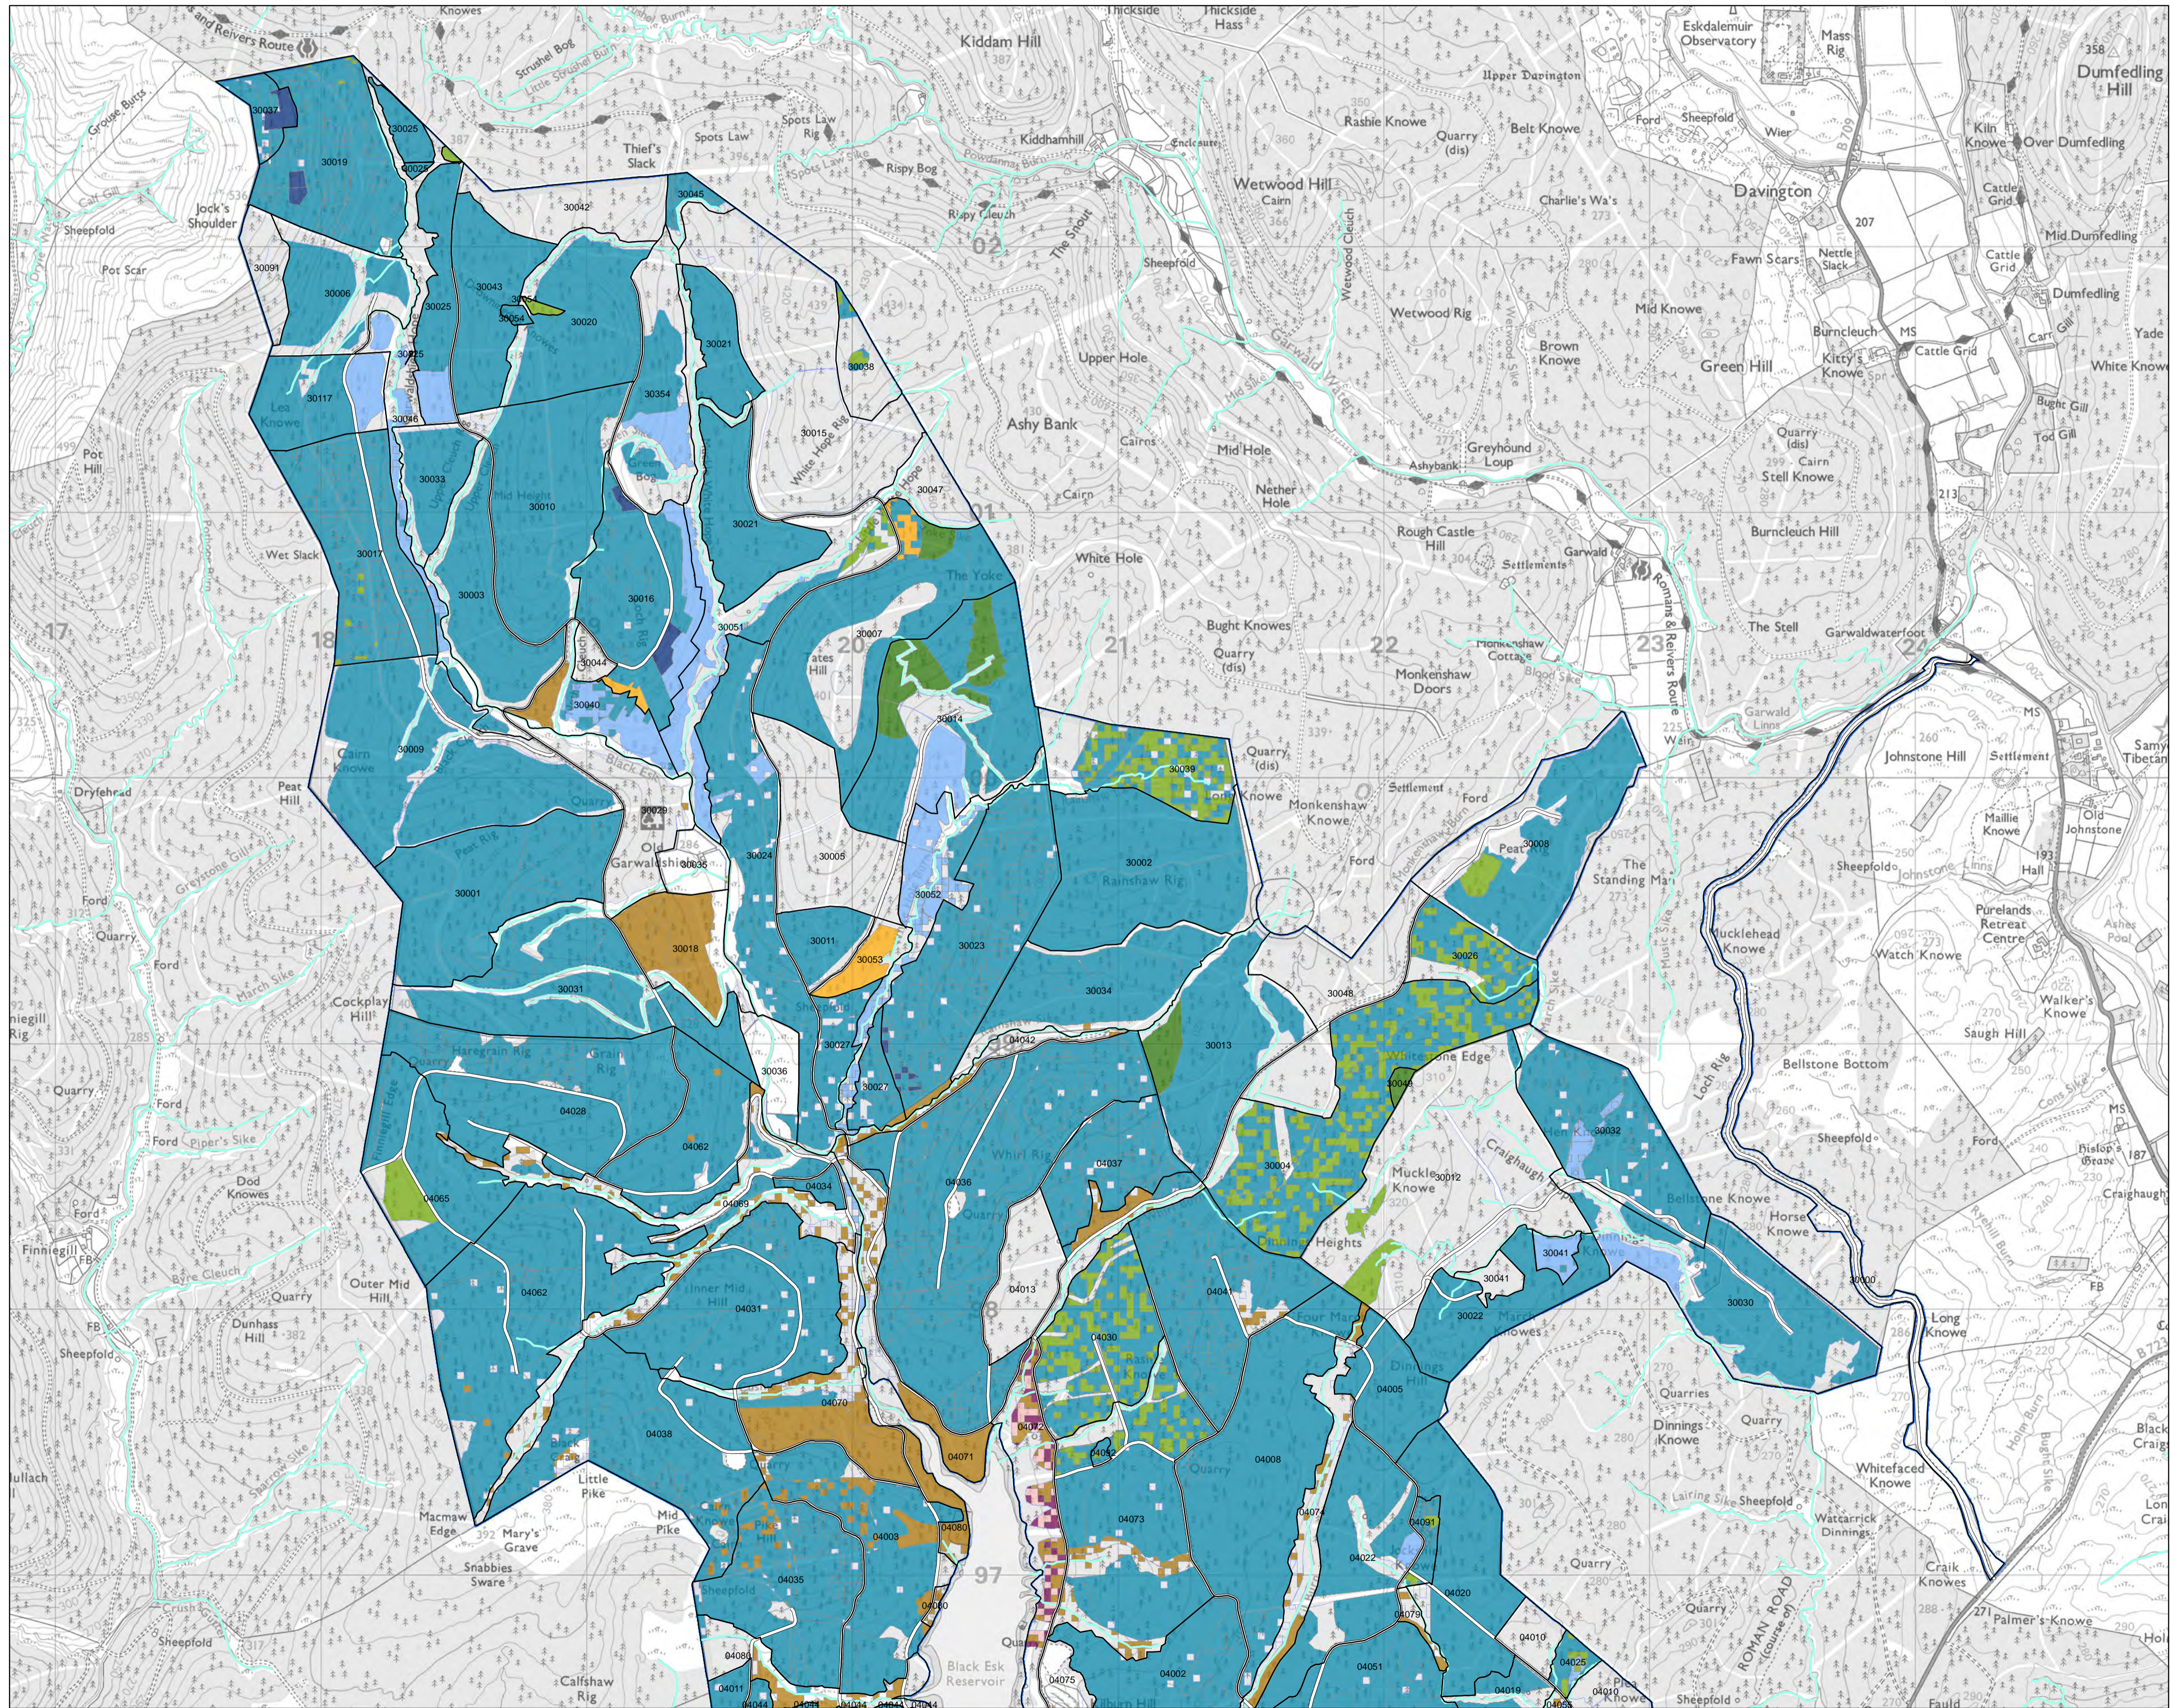

Castle O'er LMP
Map 8: Current Woodland Composition
North

Author: Robin Fuller

Scale @ A1: 1:12,500

Date: 13/05/2020

Legend

-  Forest Roads
-  Watercourses
-  Birch
-  Oak
-  Other Broadleaves
-  Other Conifers
-  Larch
-  Lodgepole Pine
-  Norway Spruce
-  Scots Pine
-  Sitka Spruce
-  No Species
-  Plan area

0 0.15 0.3 0.6 0.9 1.2 Km

Reproduced by permission of Ordnance Survey on behalf of HMSO. © Crown copyright and database right [2020]. All rights reserved. Ordnance Survey Licence number [100021242]. © Getmapping Plc and Bluesky International Limited 2020.

Legend

-  Forest Roads
-  Watercourses
-  Ash
-  Beech
-  Birch
-  Oak
-  Other Broadleaves
-  Other Conifers
-  Douglas Fir
-  Larch
-  Lodgepole Pine
-  Norway Spruce
-  Scots Pine
-  Sitka Spruce
-  No Species
-  Plan area