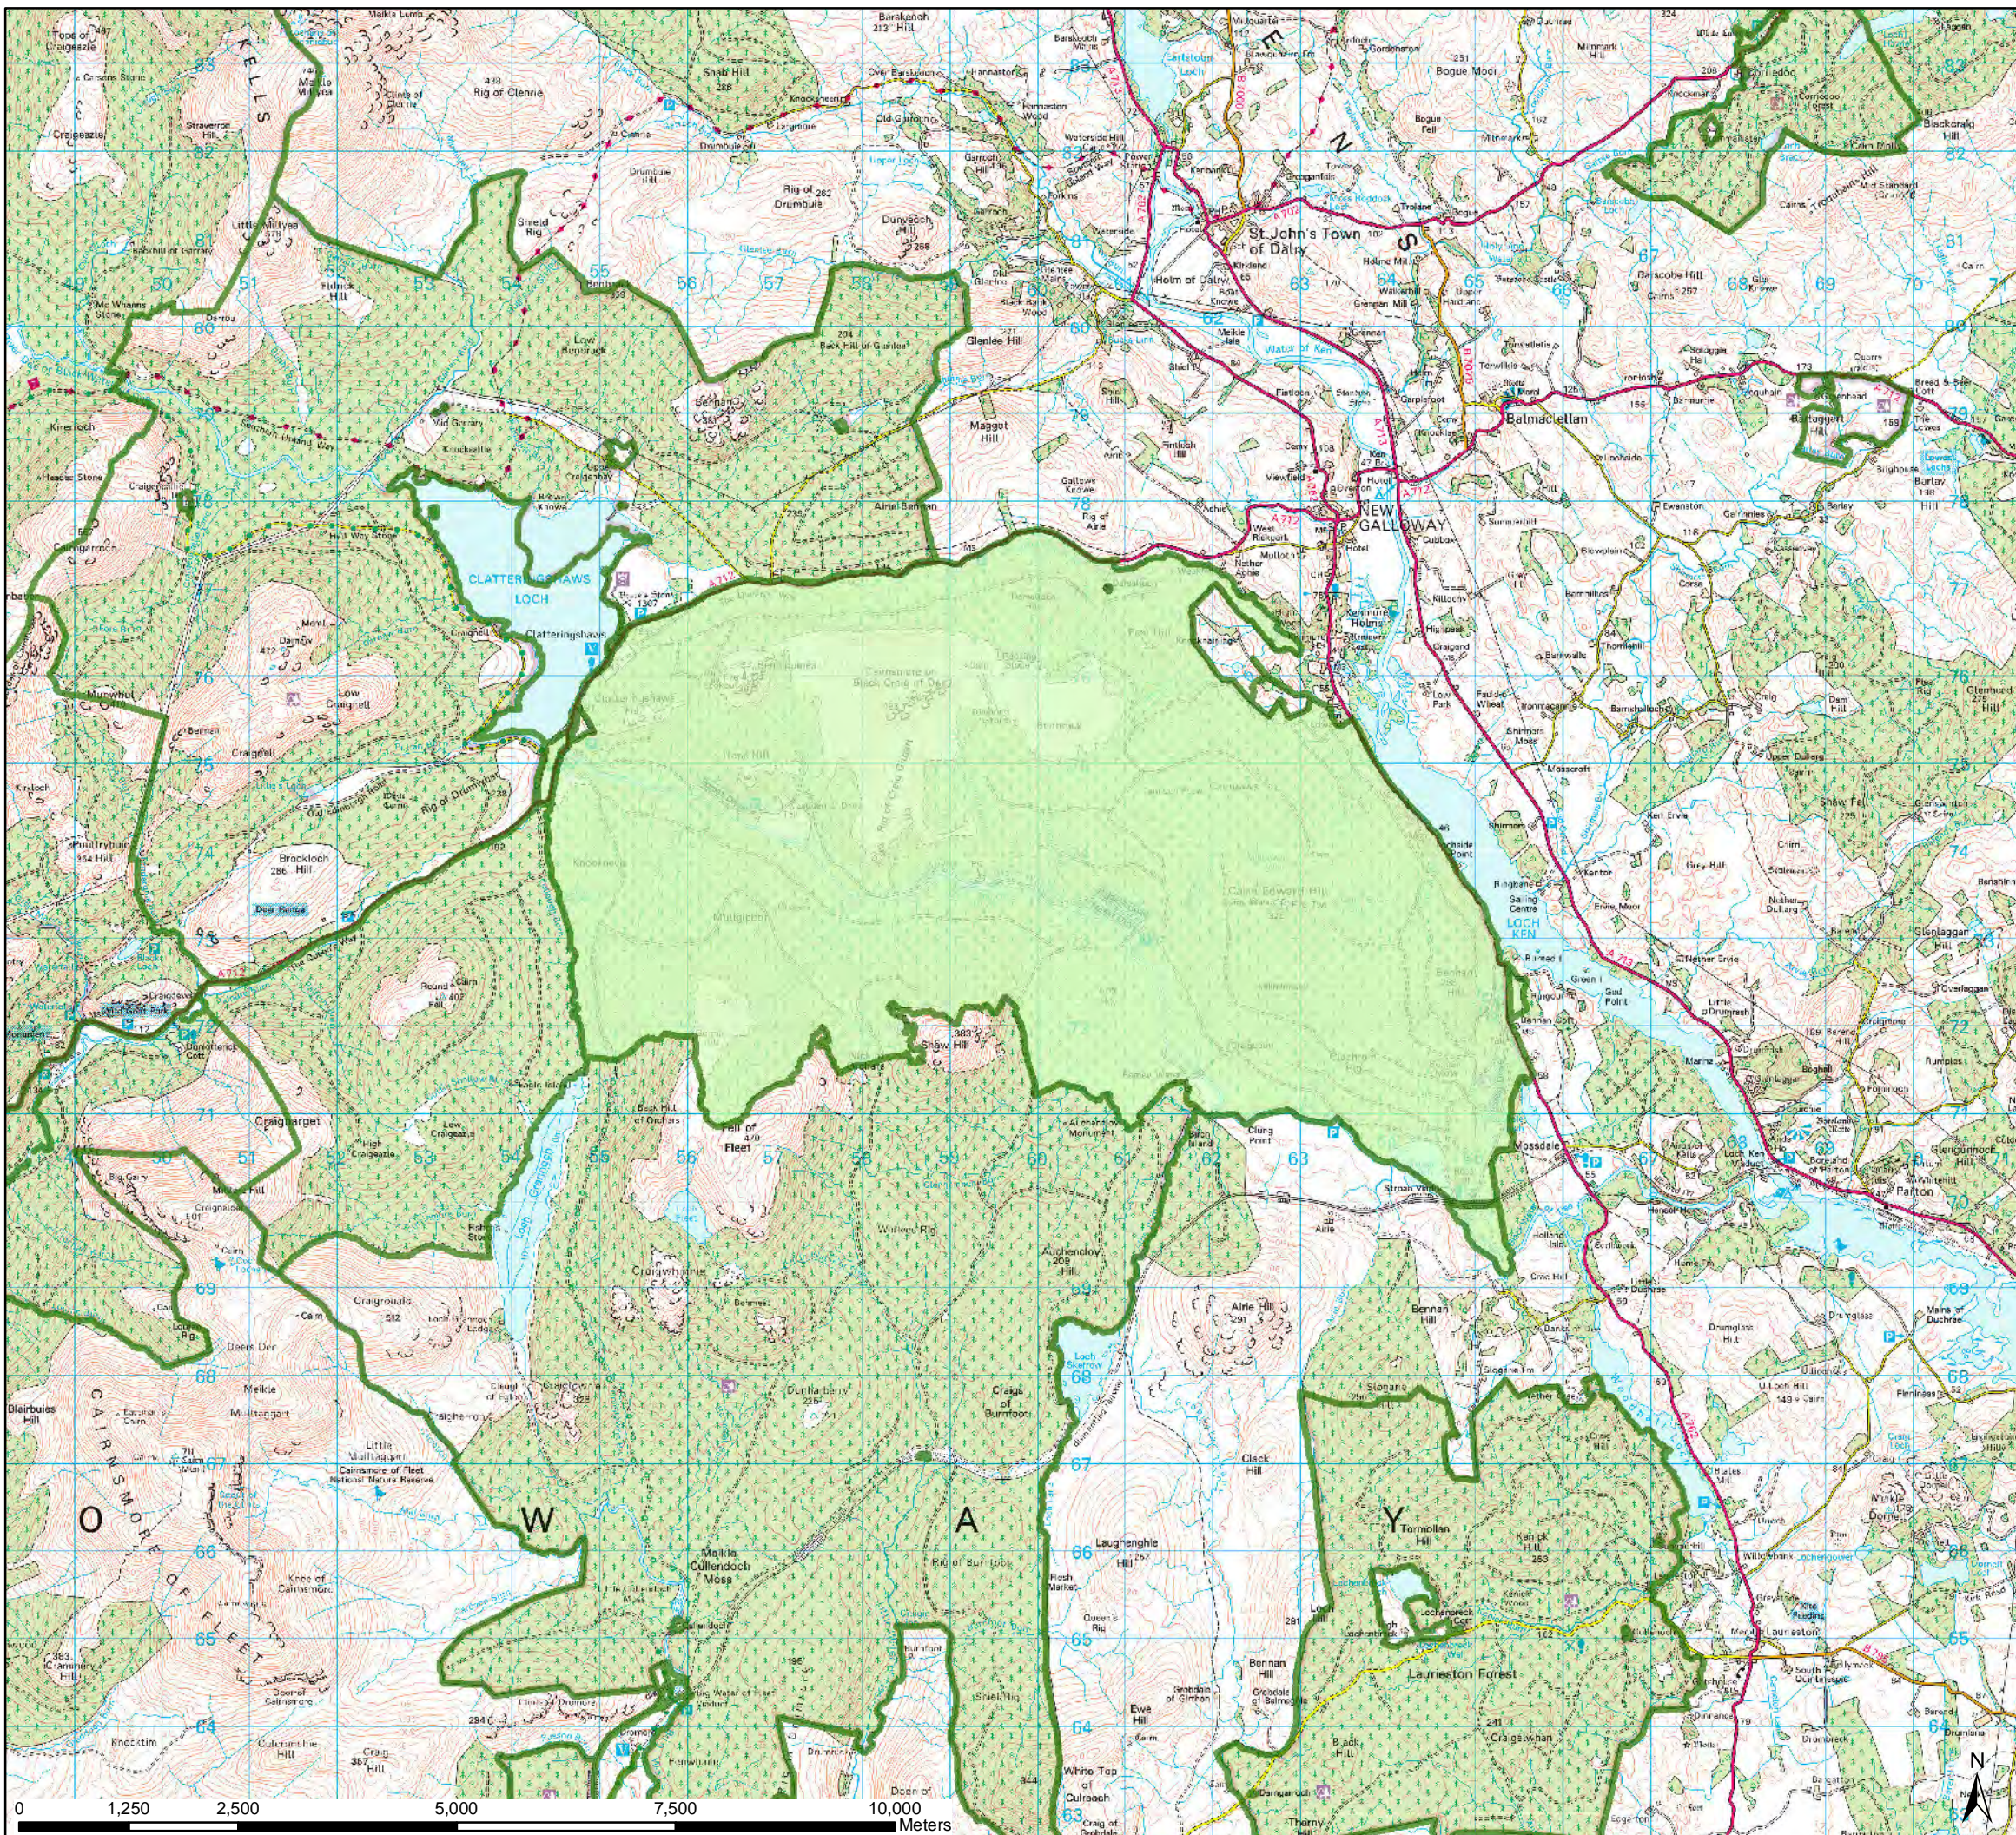

Galloway Forest District

Bennan Land Management Plan

Location Map

Scale @ A3 : 1:75,000

Date: 04 April 2017

Legend

-  Bennan land management plan area
-  FC Blocks

Scotland's National
 Forest Estate is
 responsibly
 managed to the
 UK Woodland
 Assurance Standard.