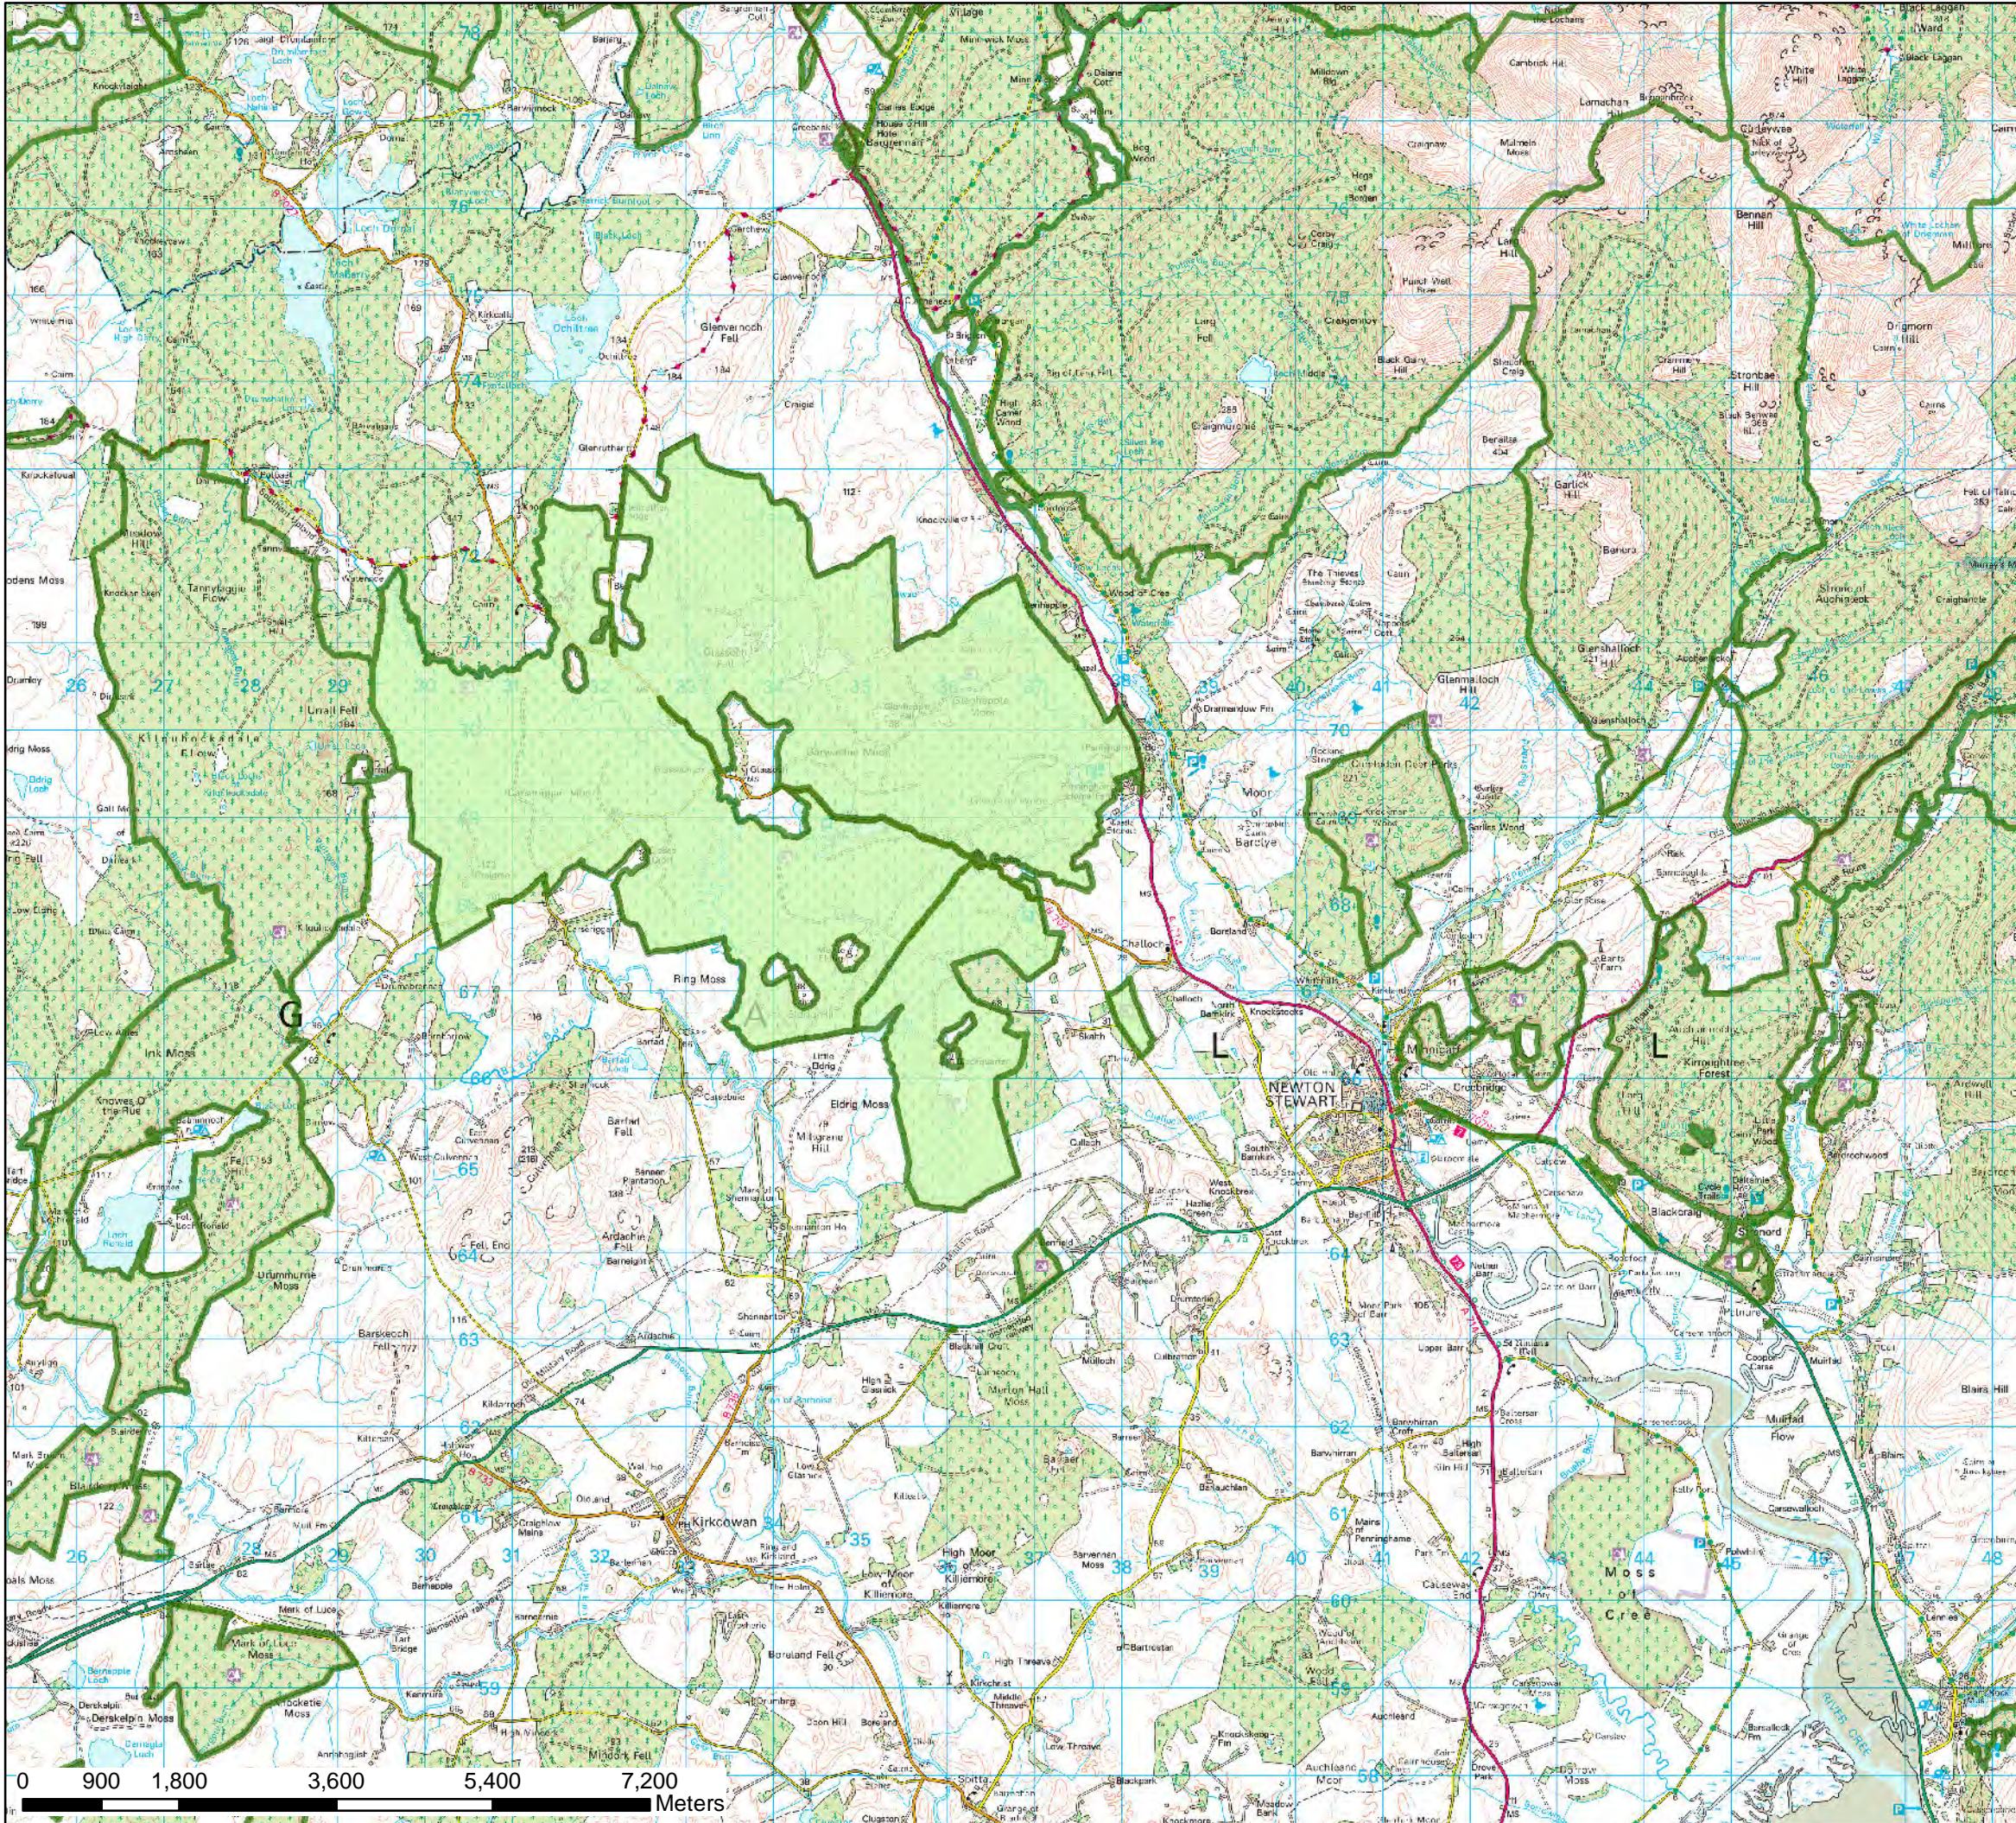

Galloway Forest District

Penninghame Land Management Plan

Map 5 : Location Map

Scale @ A3 : 1:75,000

Date: 28 November 2016

Legend

-  Penninghame land management plan area
-  FC Blocks

Scotland's National
 Forest Estate is
 responsibly
 managed to the
 UK Woodland
 Assurance Standard.