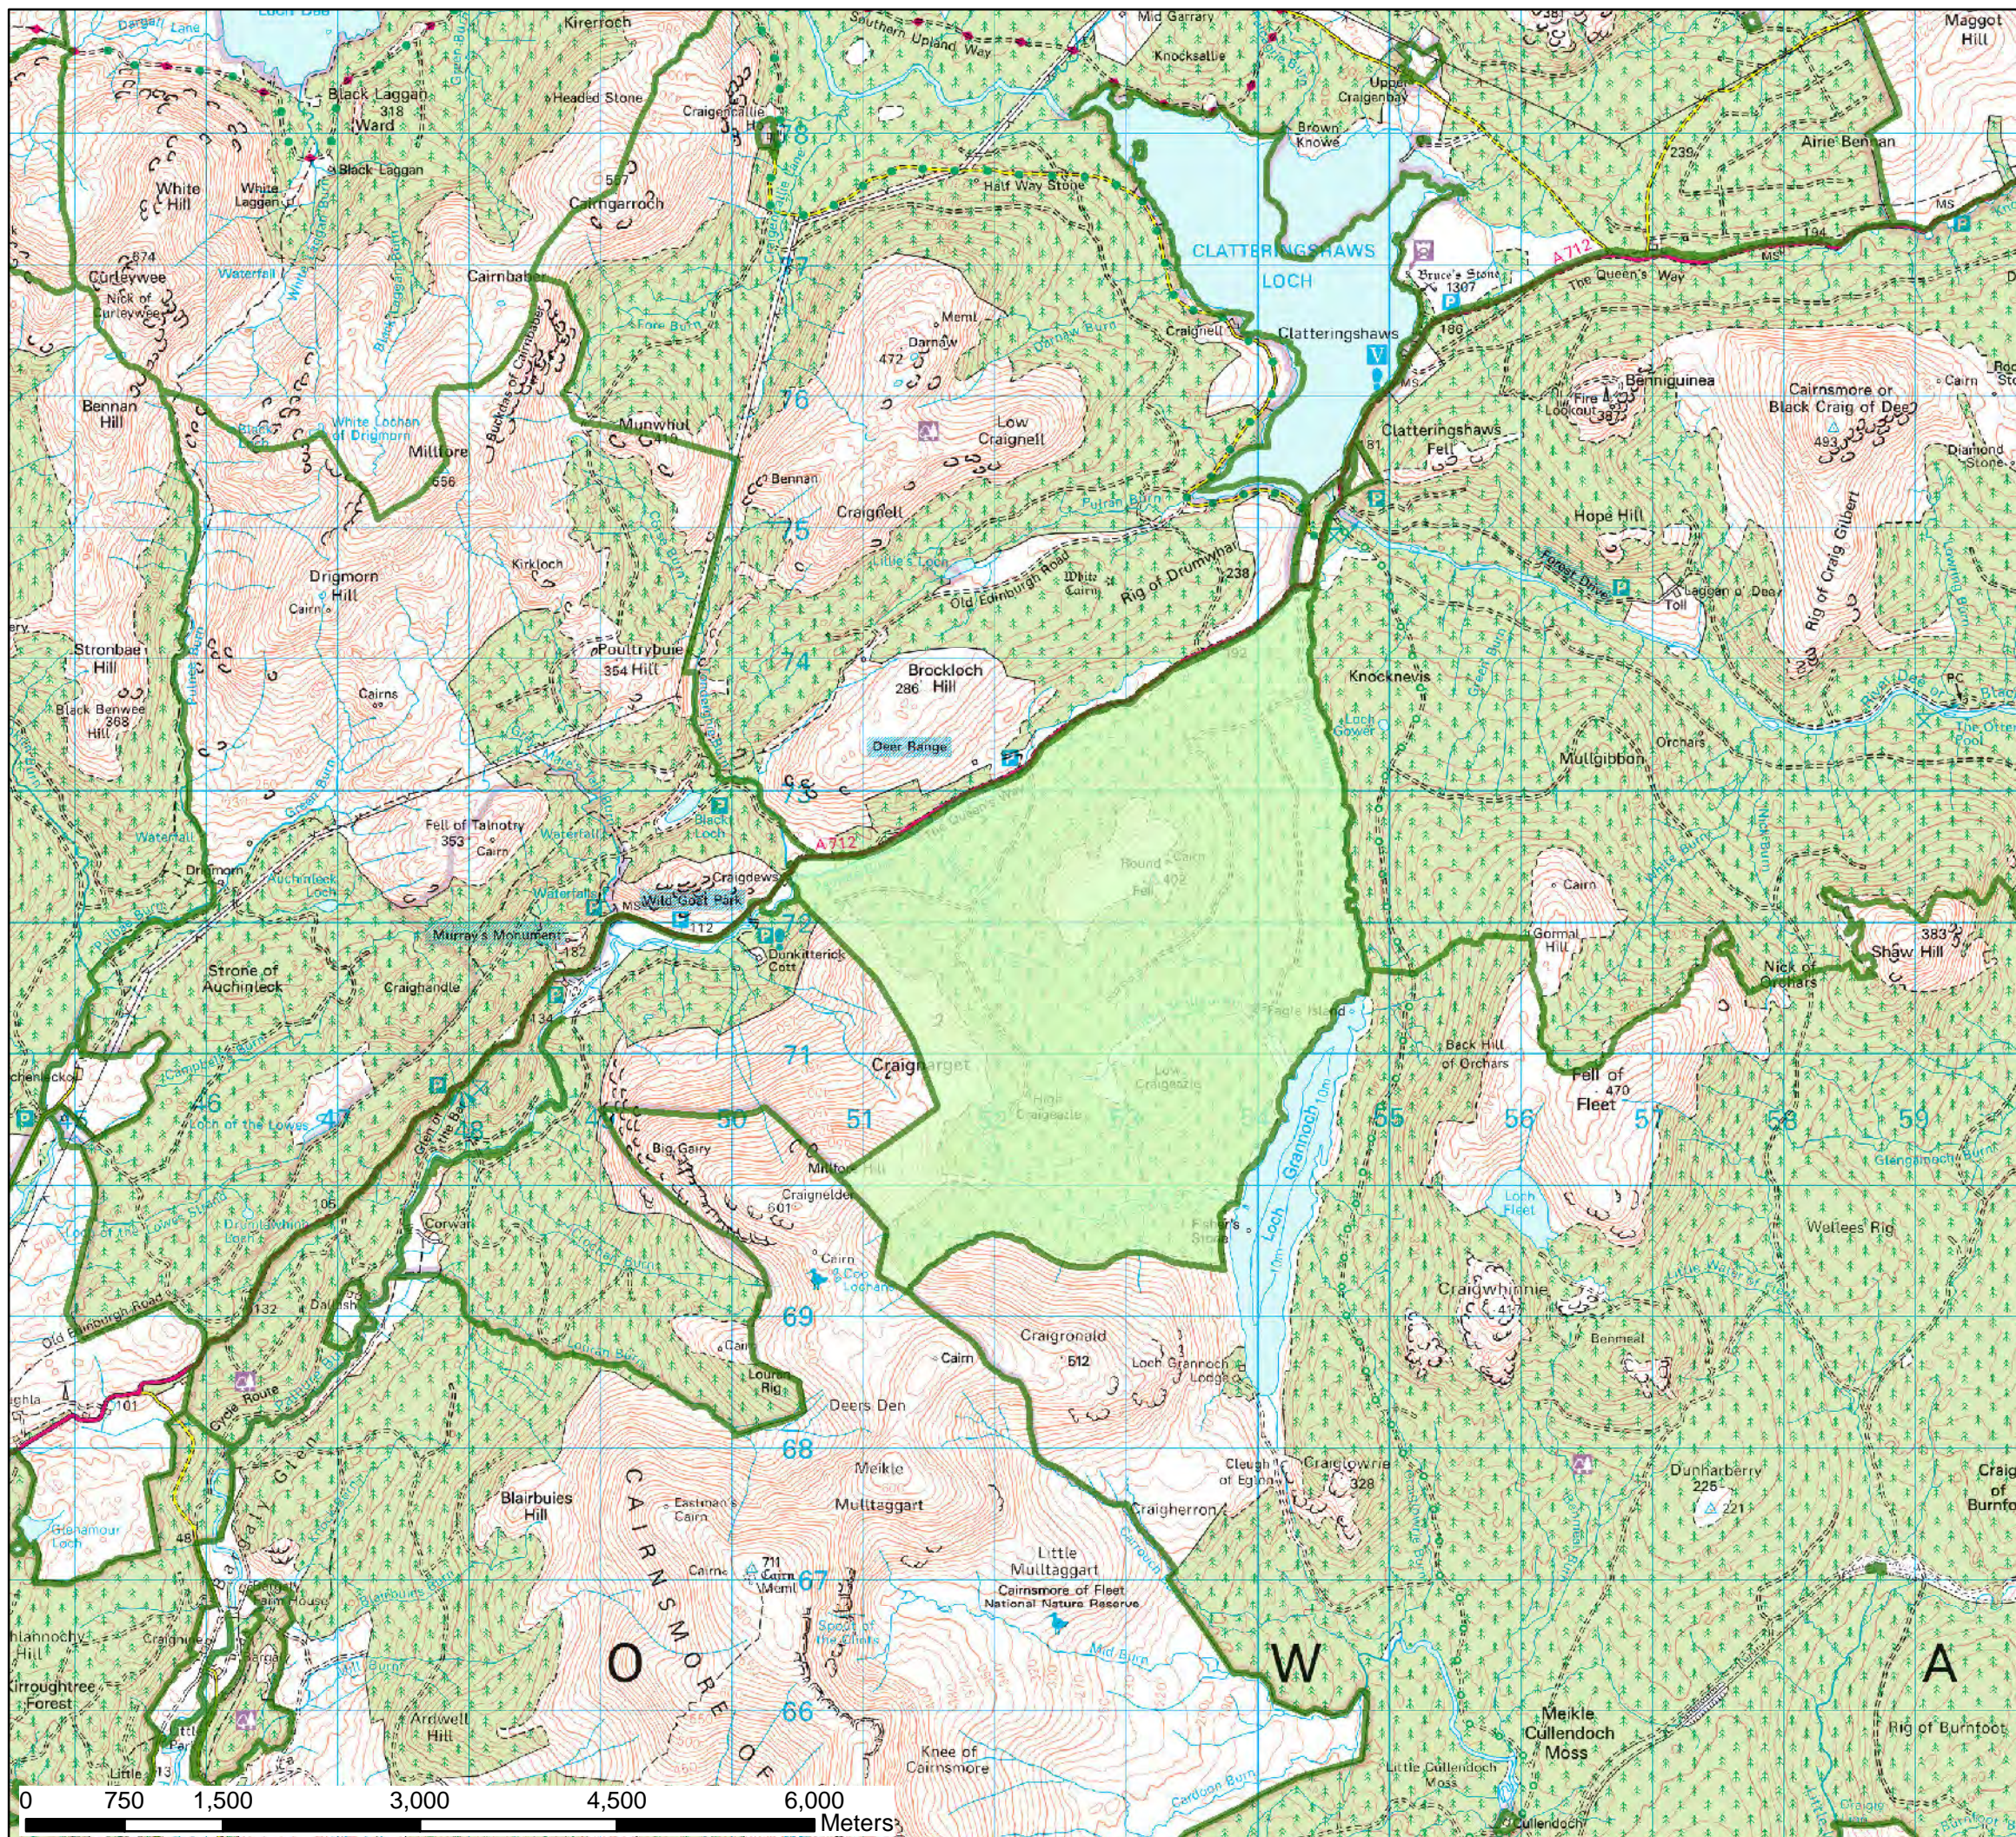

Galloway Forest District

Round Fell Land Management Plan

Map 5 : Location Map

Scale @ A3 : 1:50,000

Date: 28 June 2017

Legend

Scotland's National Forest Estate is responsibly managed to the UK Woodland Assurance Standard.