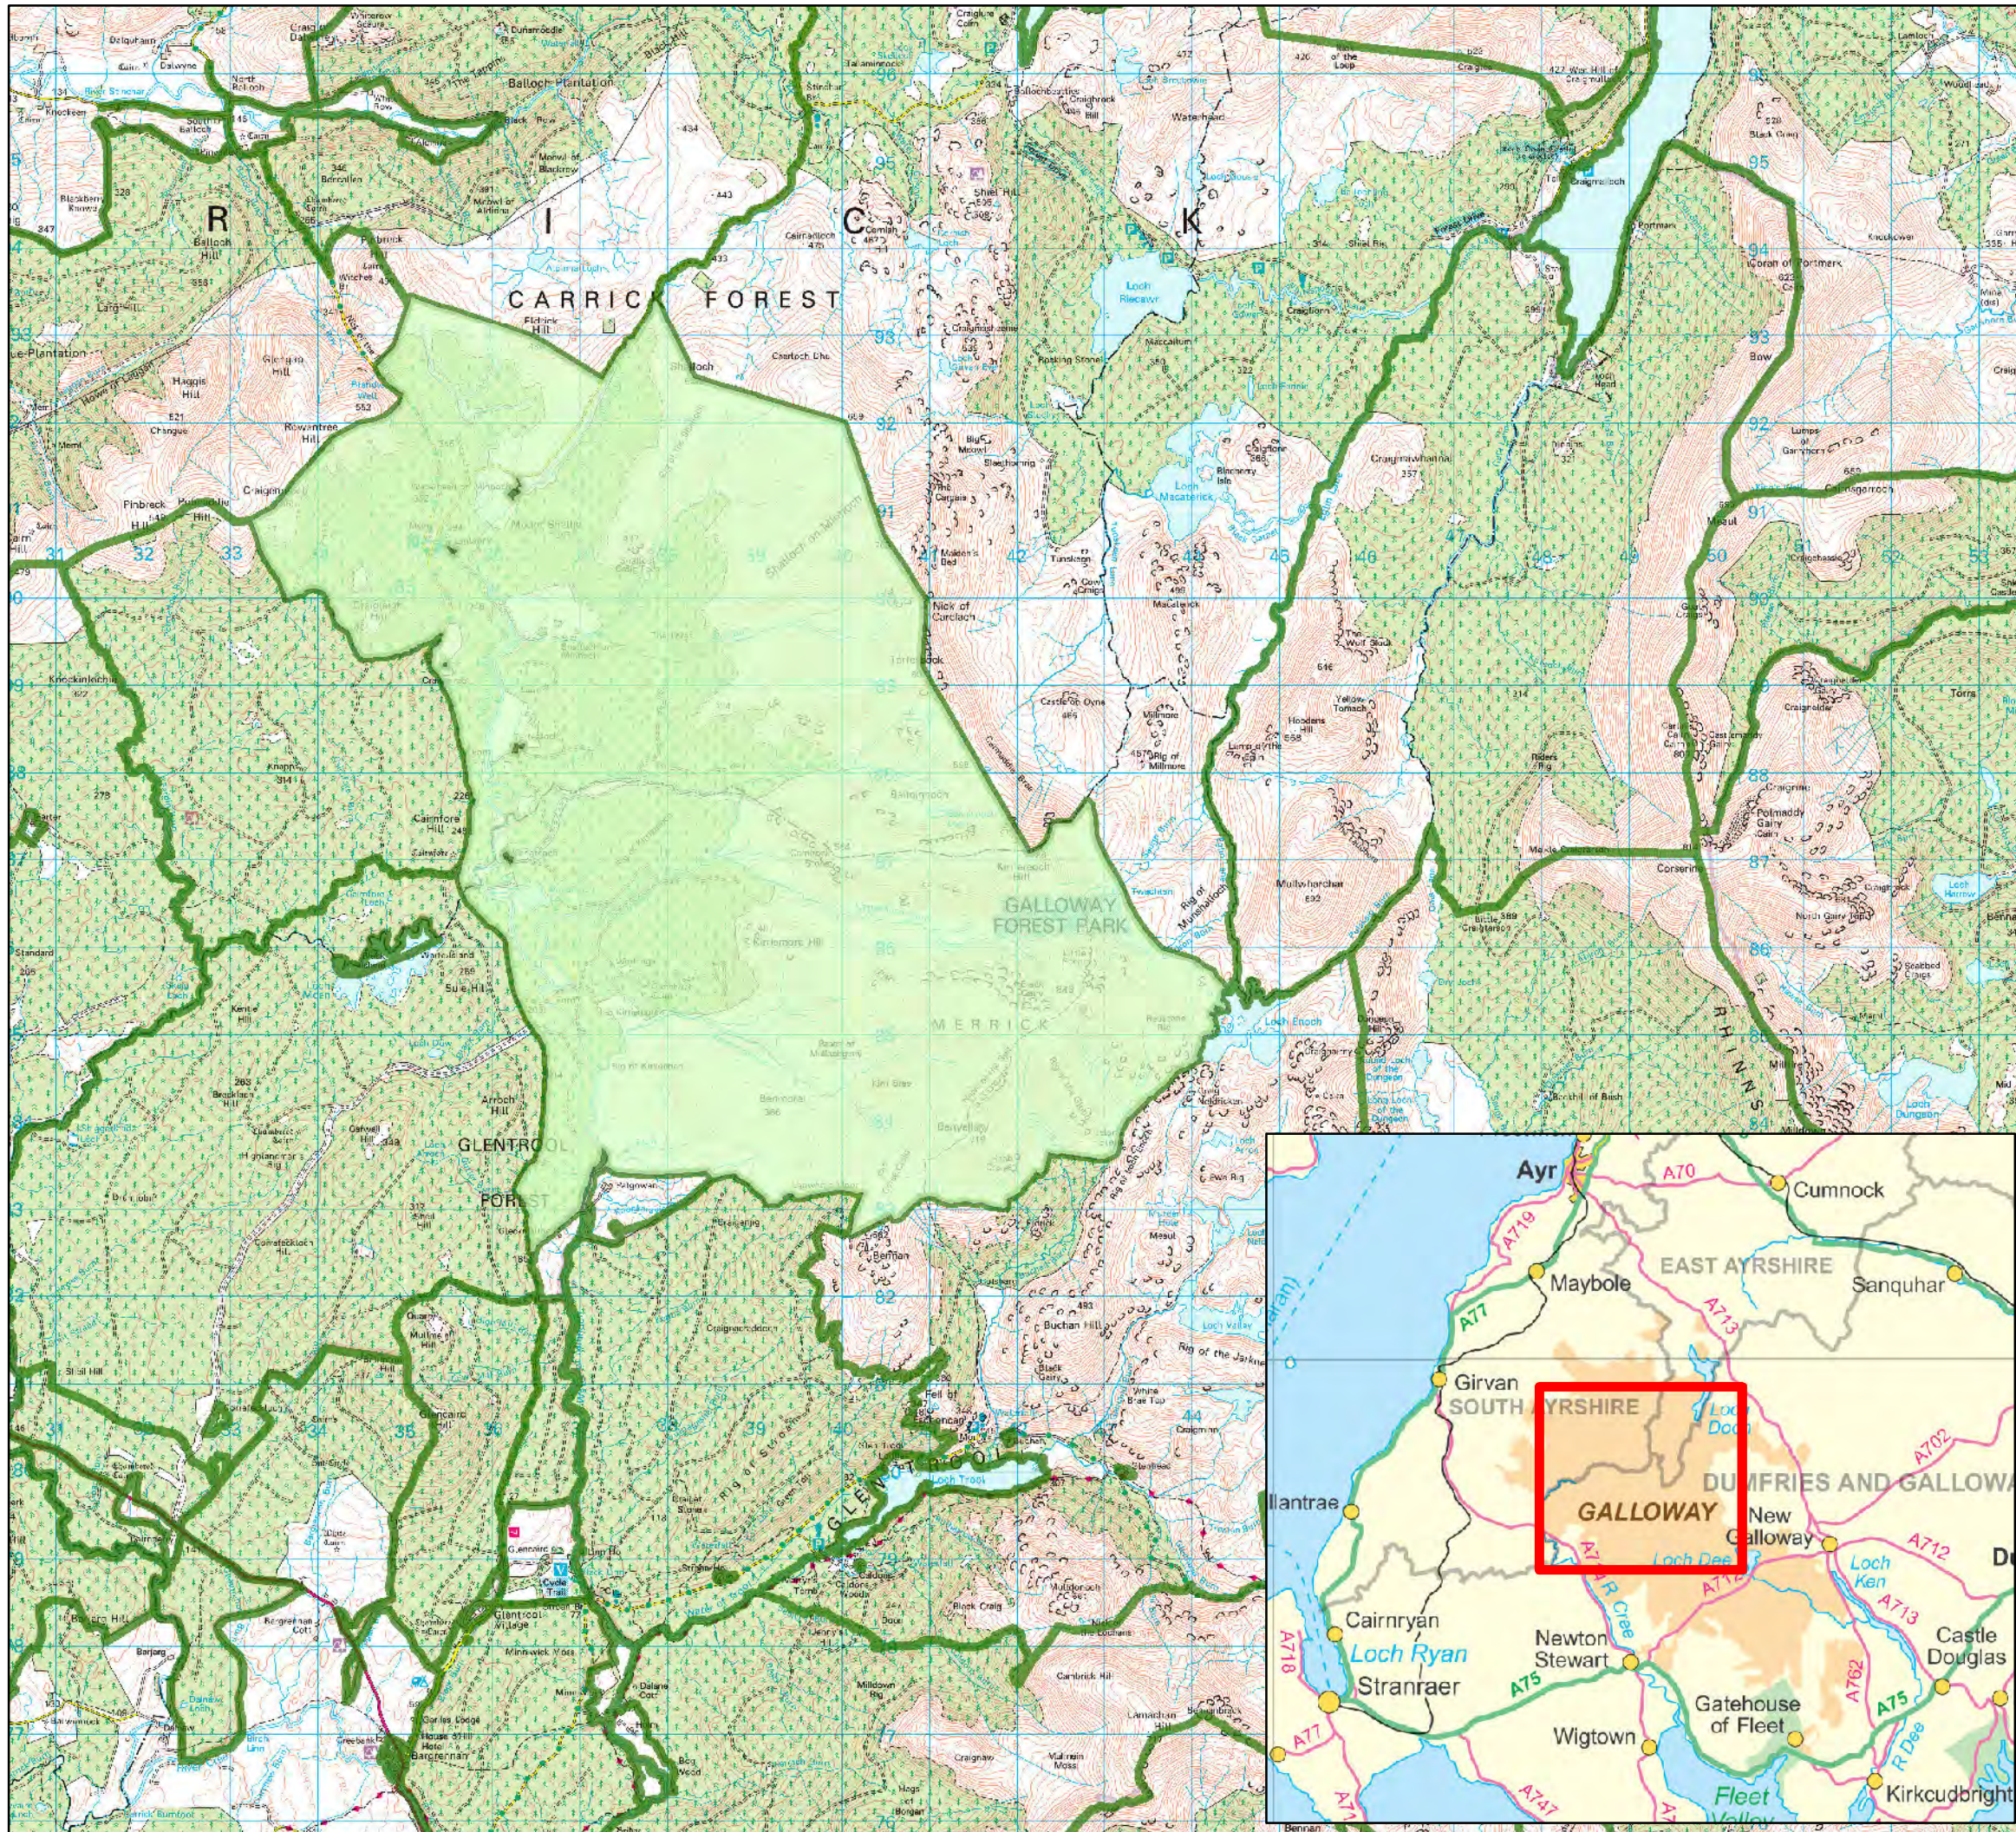

Galloway Forest District

Shalloch Land Management Plan

Location Map

Scale @ A3 : 1:75,000

Date: 15 March 2016

Legend

-  Shalloch land management plan area
-  FC Blocks

Scotland's National Forest Estate is responsibly managed to the UK Woodland Assurance Standard.