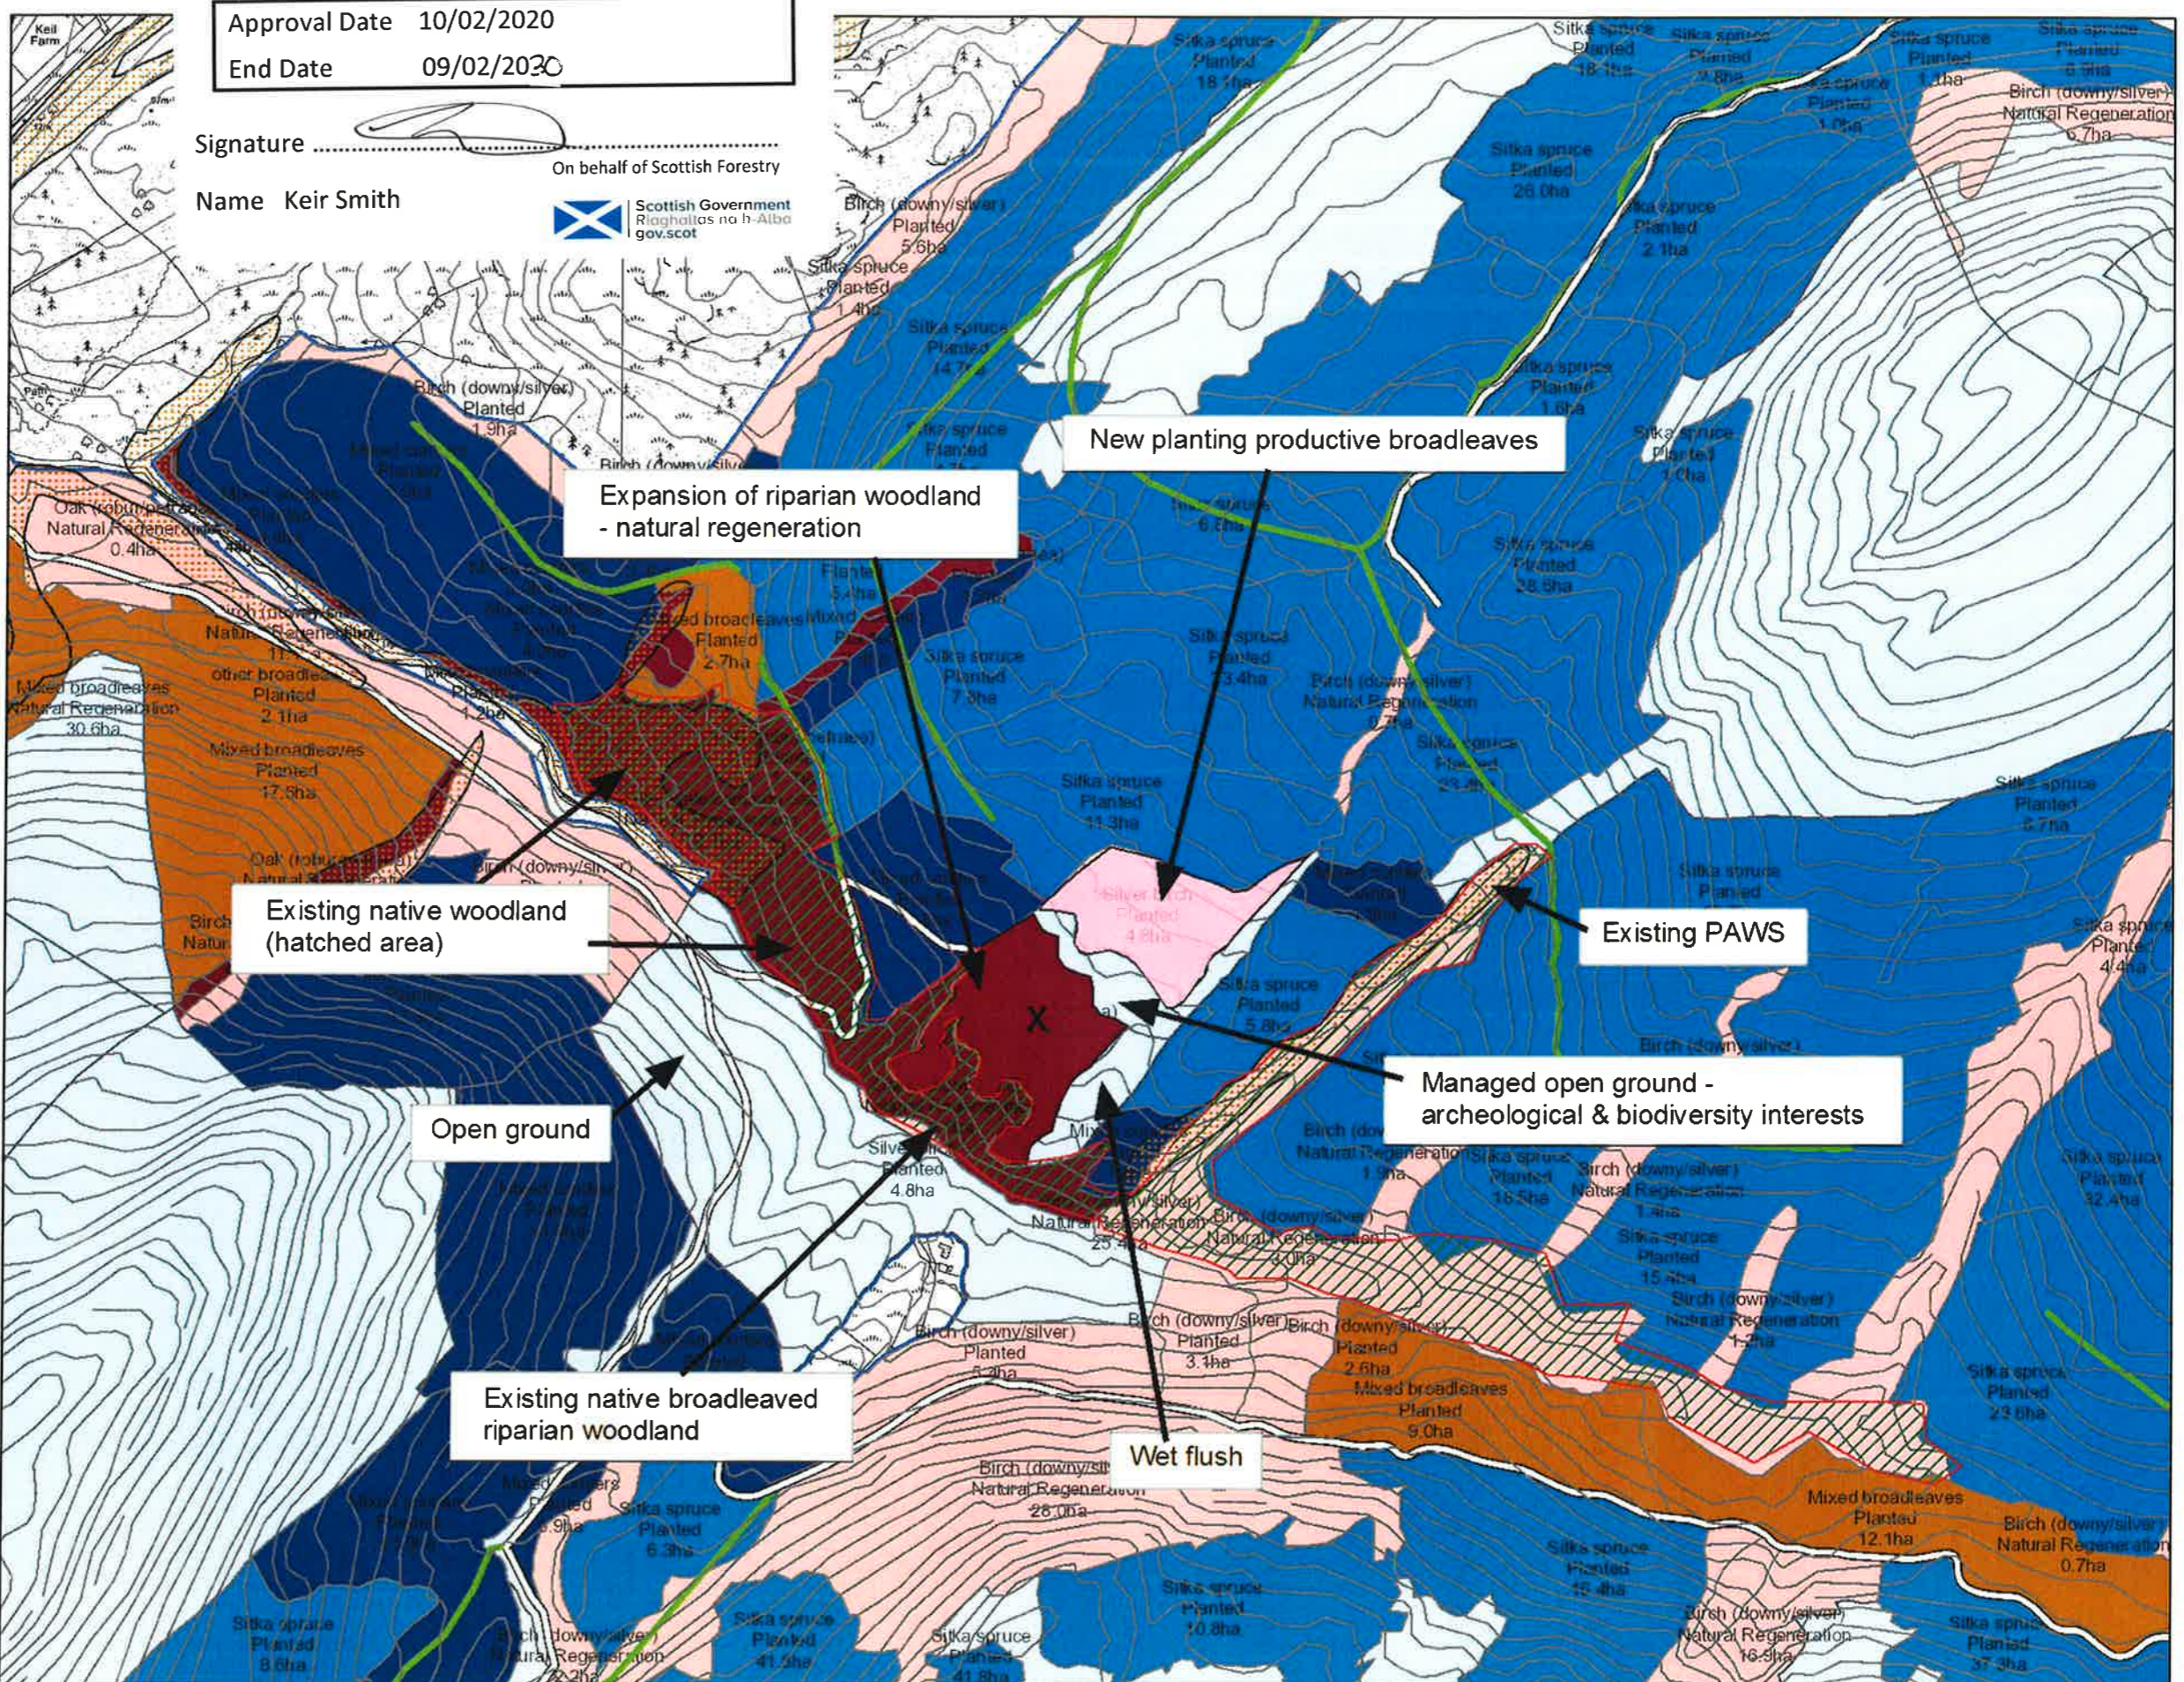

Name Bealach

Ref 080/519/427

Approval Date 10/02/2020

End Date 09/02/2030

Signature On behalf of Scottish Forestry

Name Keir Smith

Bealach new planting

Author: Mandie Currie

Scale @ A3: 1:10,000

Date: 08/07/2019

Legend

- OS 50k Contours (GB)
- Ancient Woodland Inventory (Scot)
- Forest Roads
- Planned Roads
- Future Restock Coupes (Species 1 enlarged summary)
- Land Management Plan Areas
- Management Coupes
- Birch
- Fir
- Larch
- Oak
- Other Broadleaves
- Other Conifers
- Pines
- Spruce
- No Species
- Land Management Plan Areas
- Management Coupes
- Ash
- Beech

X = NM 0851 5229

Expansion of riparian woodland - natural regeneration

New planting productive broadleaves

Existing native woodland (hatched area)

Existing PAWS

Open ground

Managed open ground - archaeological & biodiversity interests

Existing native broadleaved riparian woodland

Wet flush

Reproduced by permission of Ordnance Survey on behalf of HMSO. © Crown copyright and database right 2019. All rights reserved. Ordnance Survey Licence number 10024925. © Getmapping Plc and Bluesky International Limited 2019.