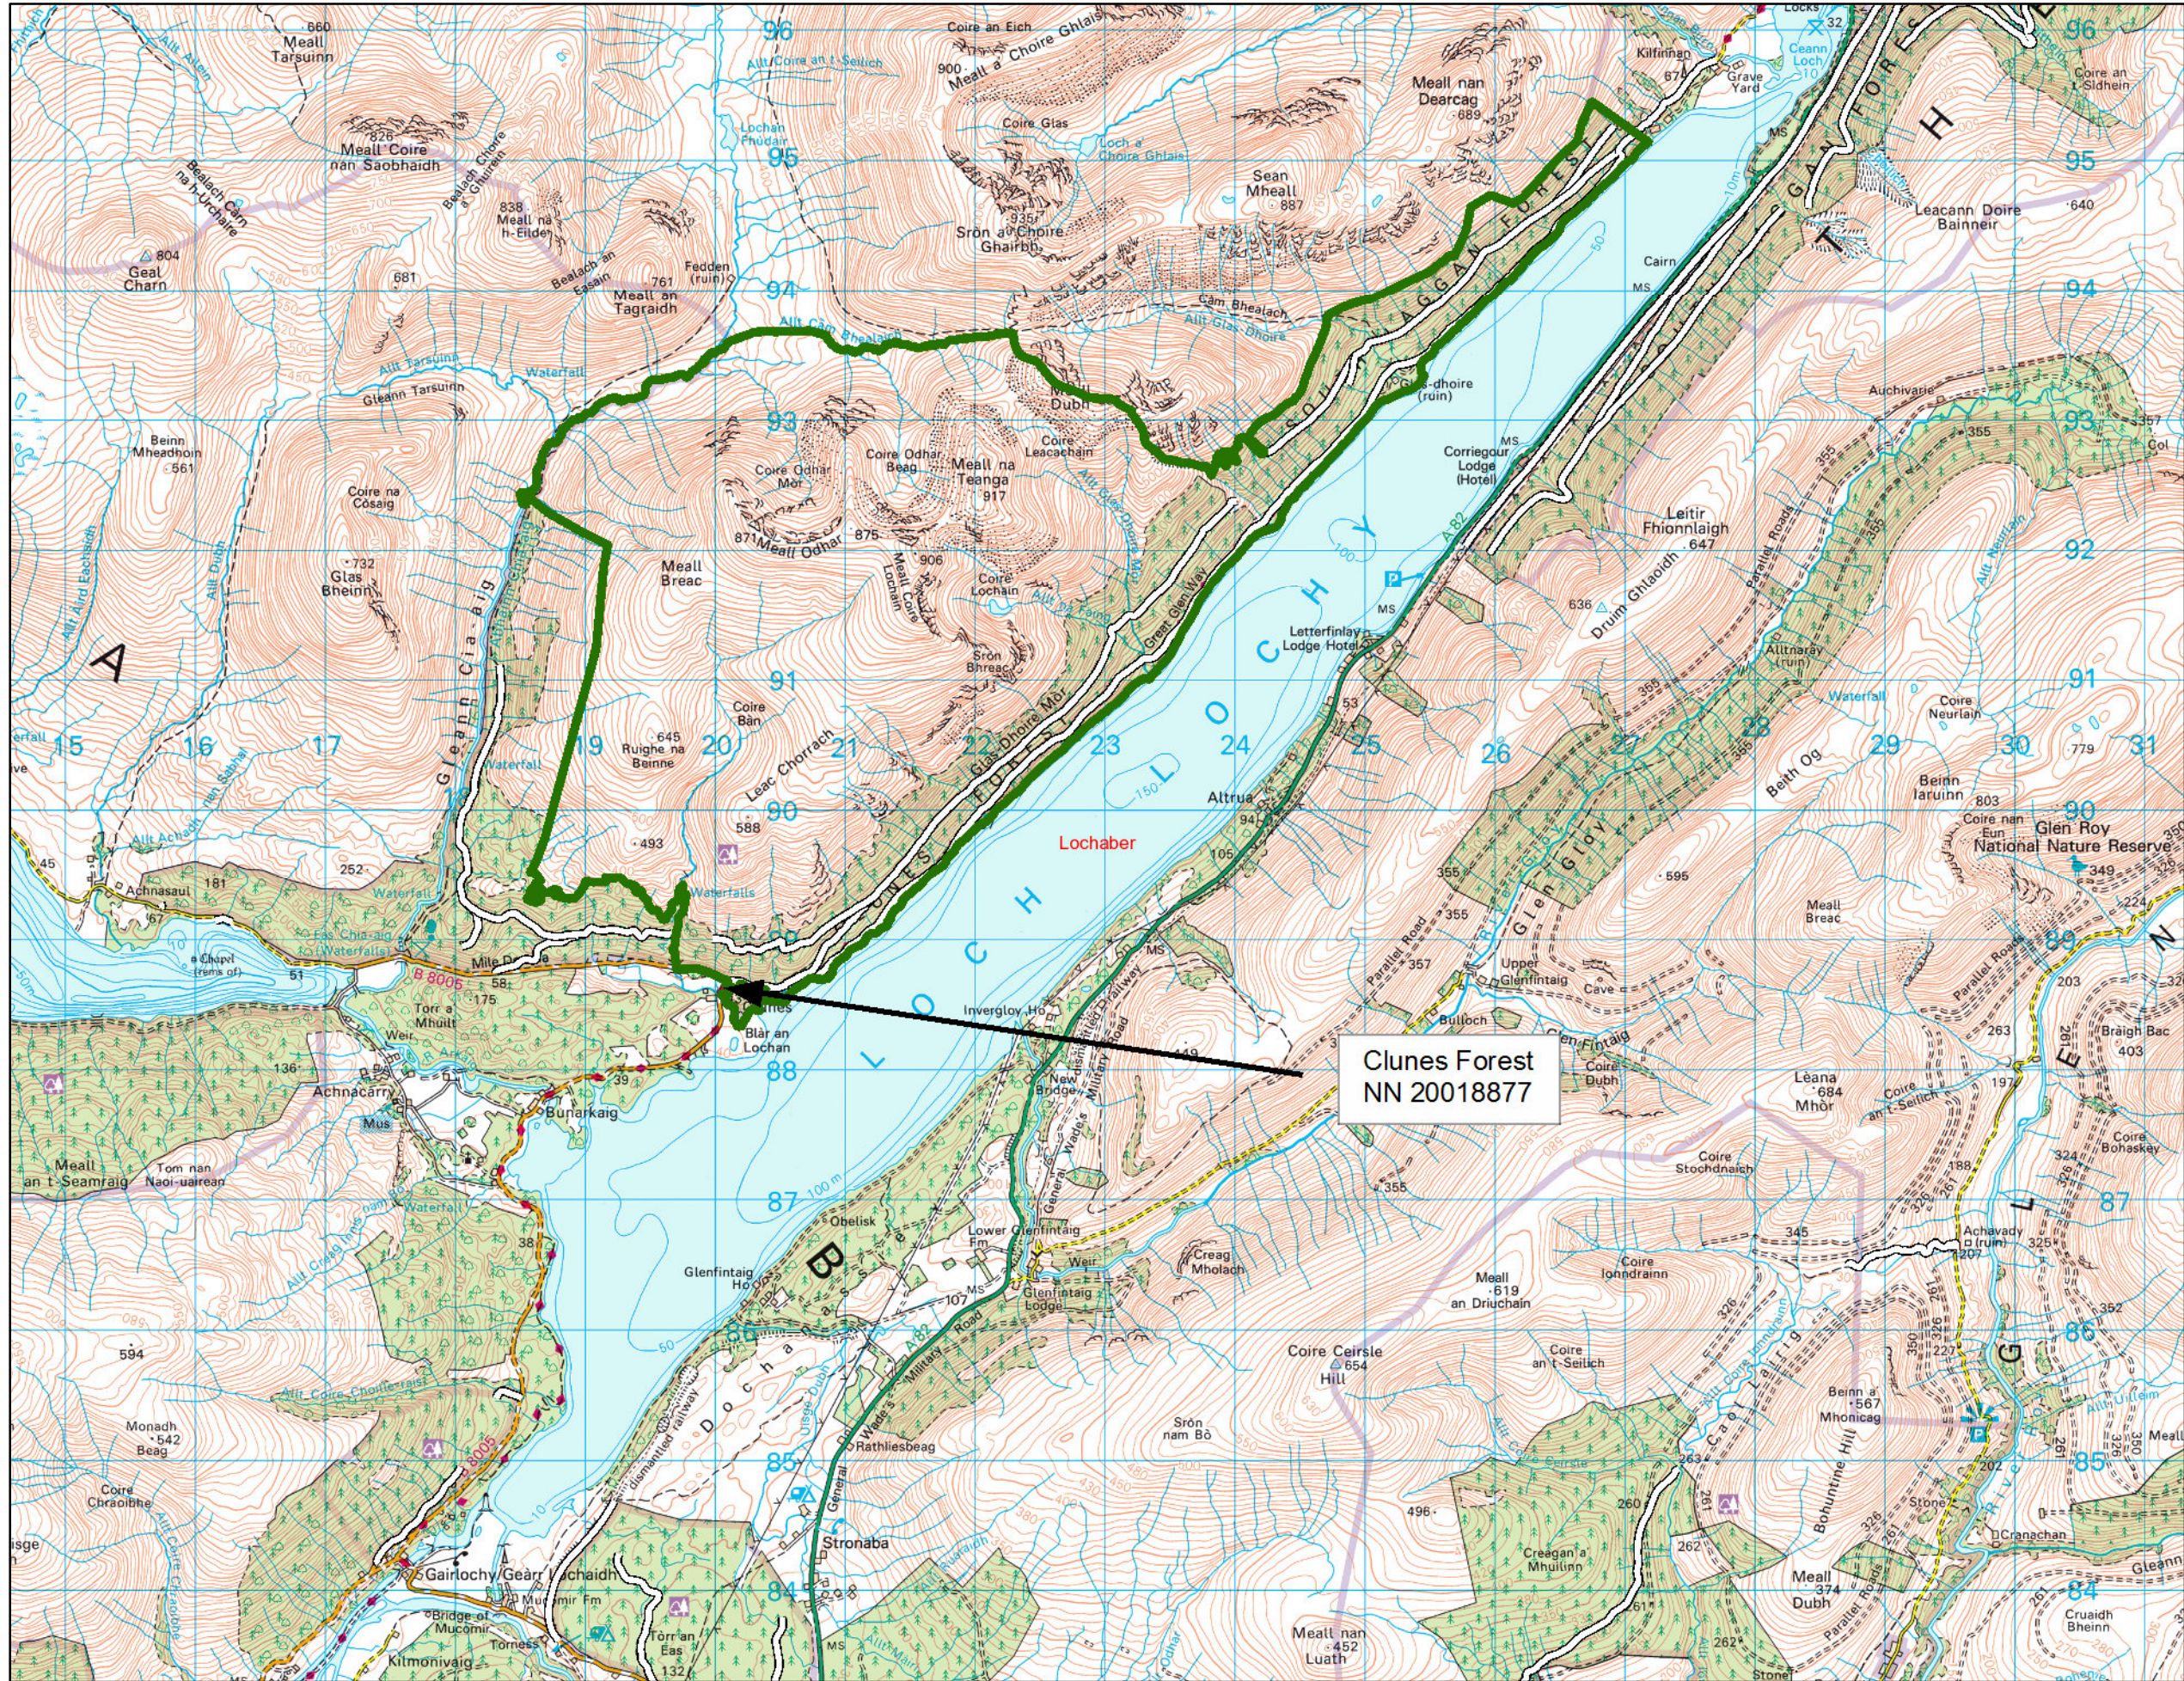

Clunes Forest

Author: Catriona MacIannan

Scale @ A3: 1:50,000

Date: 11/08/2020

Legend

-  Blocks
-  Forest Roads
-  Districts

Reproduced by permission of Ordnance Survey on behalf of HMSO.
 © Crown copyright and database right 2020. All rights reserved.
 Ordnance Survey Licence number 100024925.
 © Getmapping Plc and Bluesky International Limited 2020.