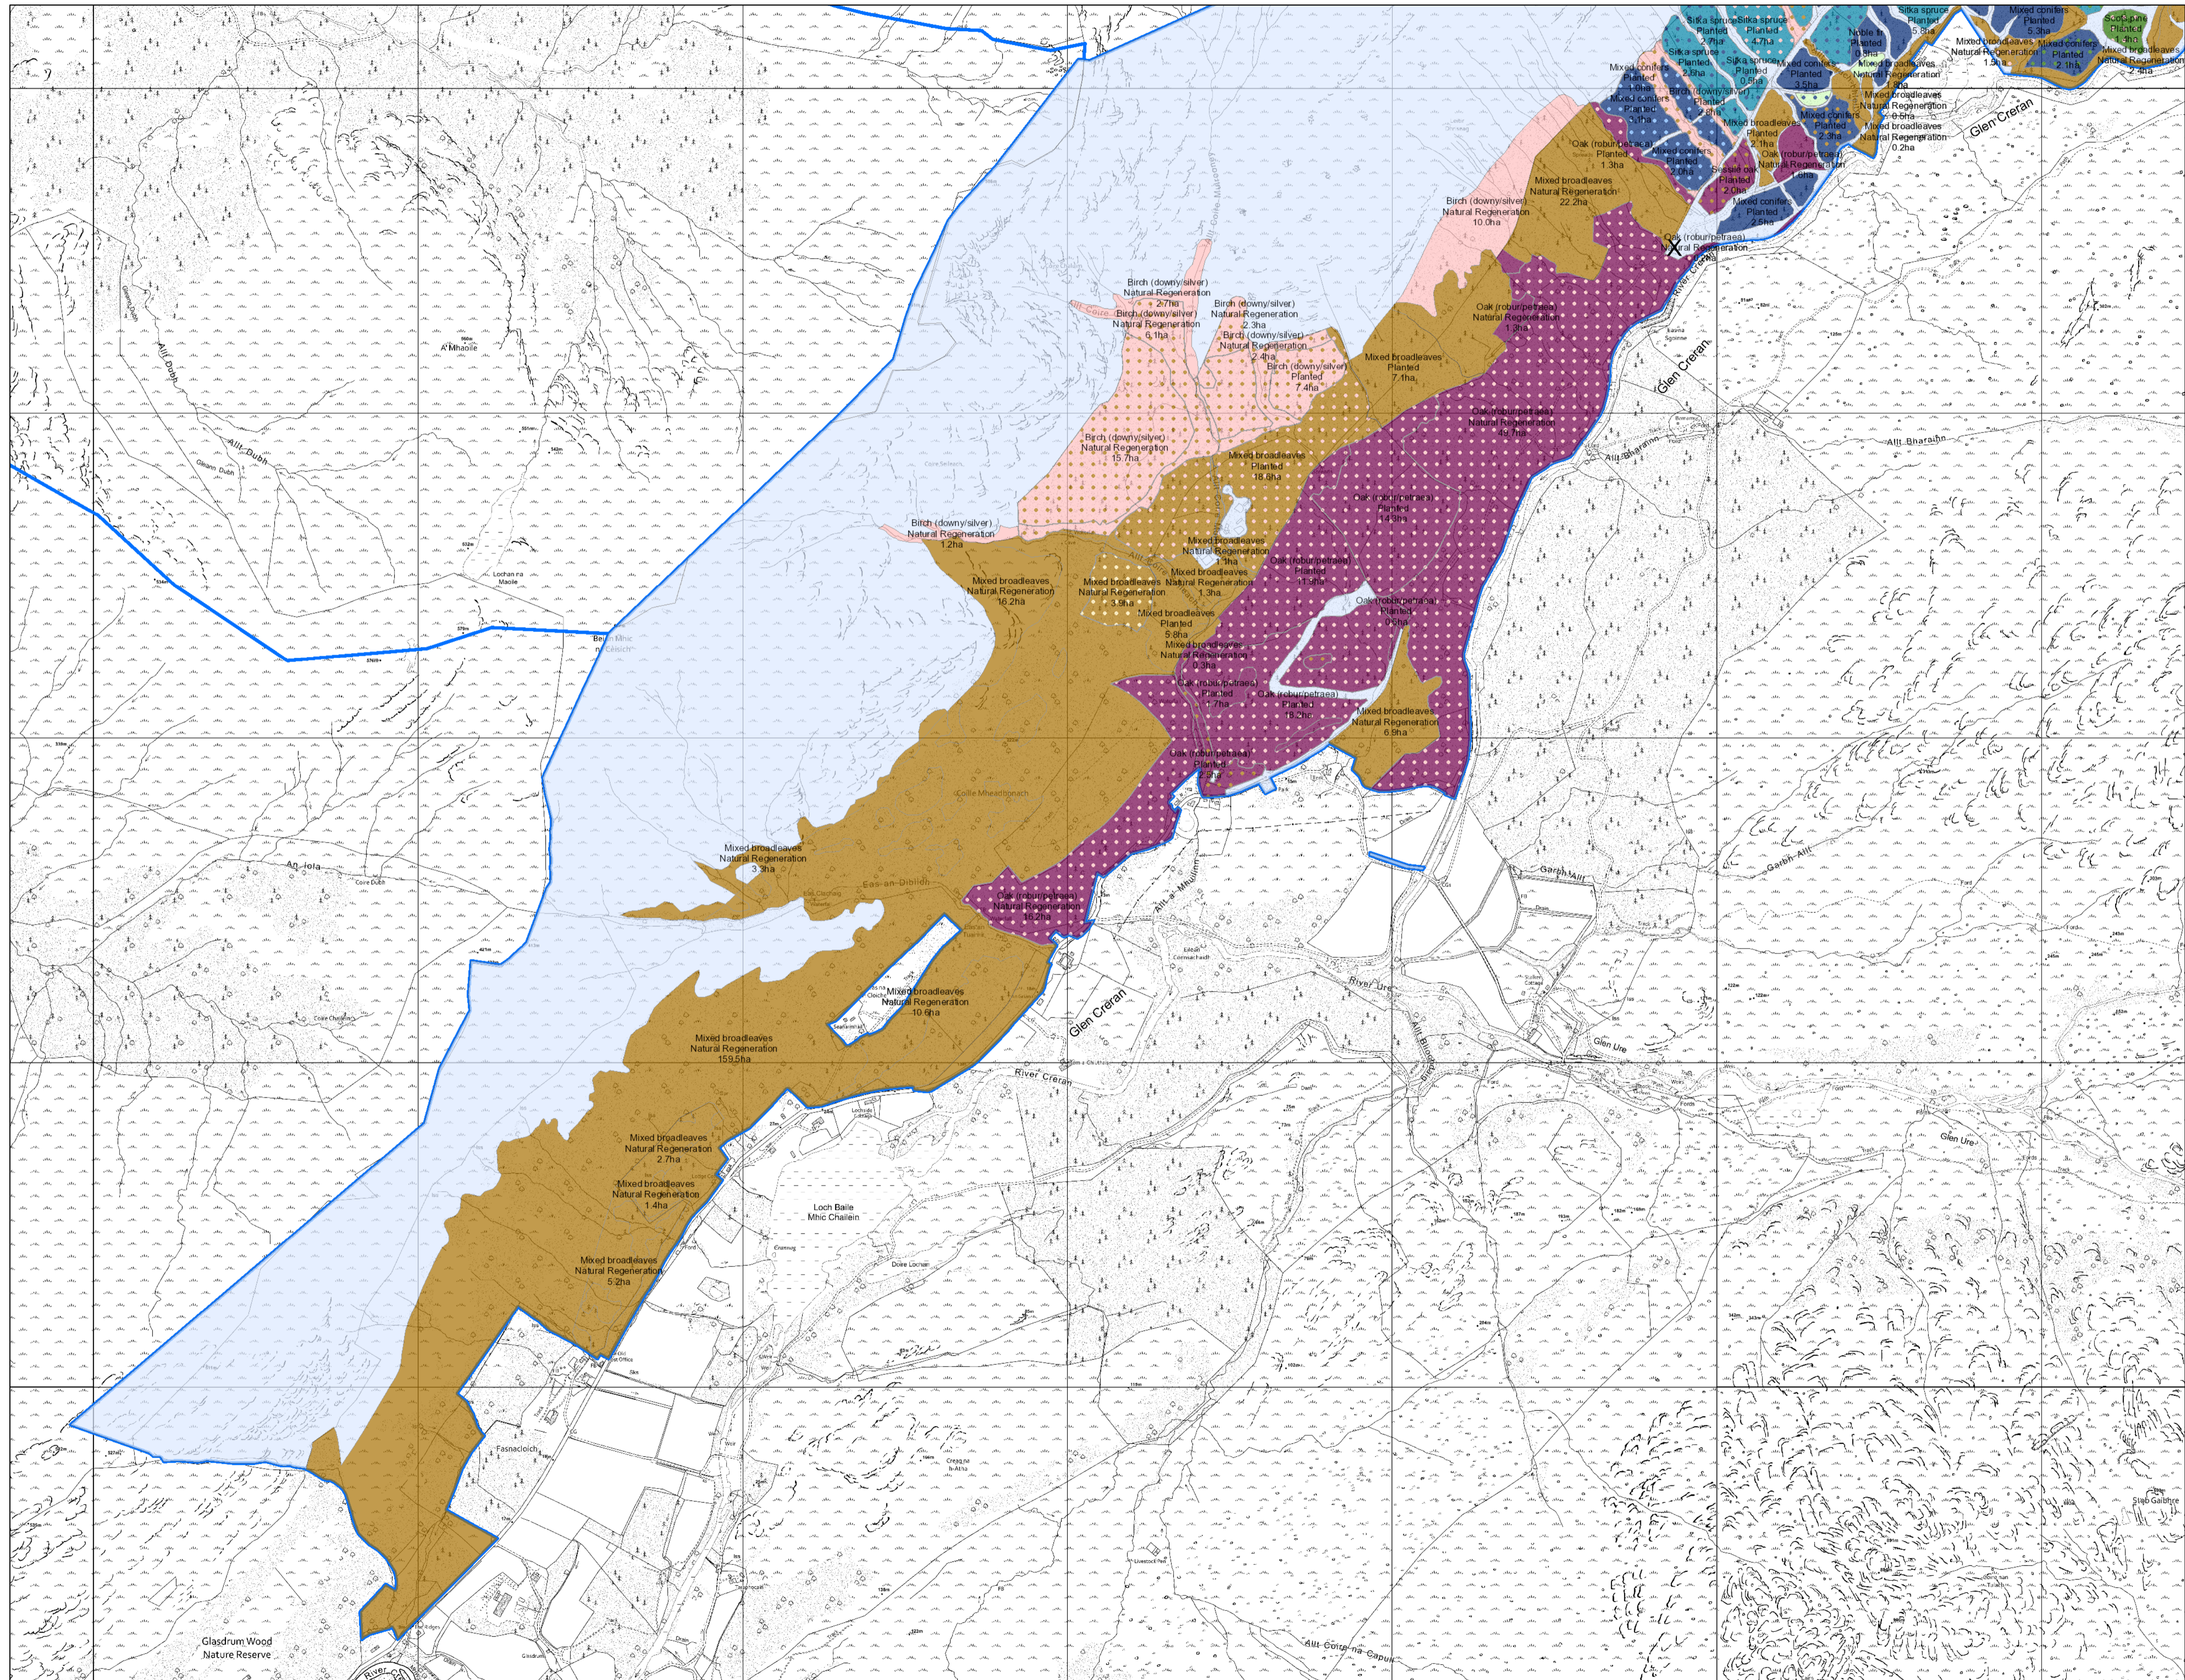

Creran S Future Habitats & Spp

Author: Mandie Currie

Scale @ A1: 1:10,000

Date: 27/08/2020

Legend

Restock Areas

- Sitka spruce (SS)
- Norway spruce (NS)
- Lodgepole pine (LP)
- Scots pine (SP)
- Larch spp (EL/HL/JL)
- Douglas fir (DF)
- Mixed / other conifers (MC/XC)
- Birch (BI)
- Oak (OK)
- Ash (AH)
- Beech (BE)
- Mixed / other broadleaves (MB/XB)
- Open land

Species mixture

- Main colour = Dominant species
- Dots = Secondary species
- Sitka spruce with Birch shown here

X = NN0480 5057

Reproduced by permission of Ordnance Survey on behalf of HMSO.
 © Crown copyright and database right 2020. All rights reserved.
 Ordnance Survey Licence number 100024925.
 © Getmapping Plc and Bluesky International Limited 2020.

Scotland's national forests and land are responsibly managed to the UK Woodland Assurance Standard.

Glasdrum Wood Nature Reserve