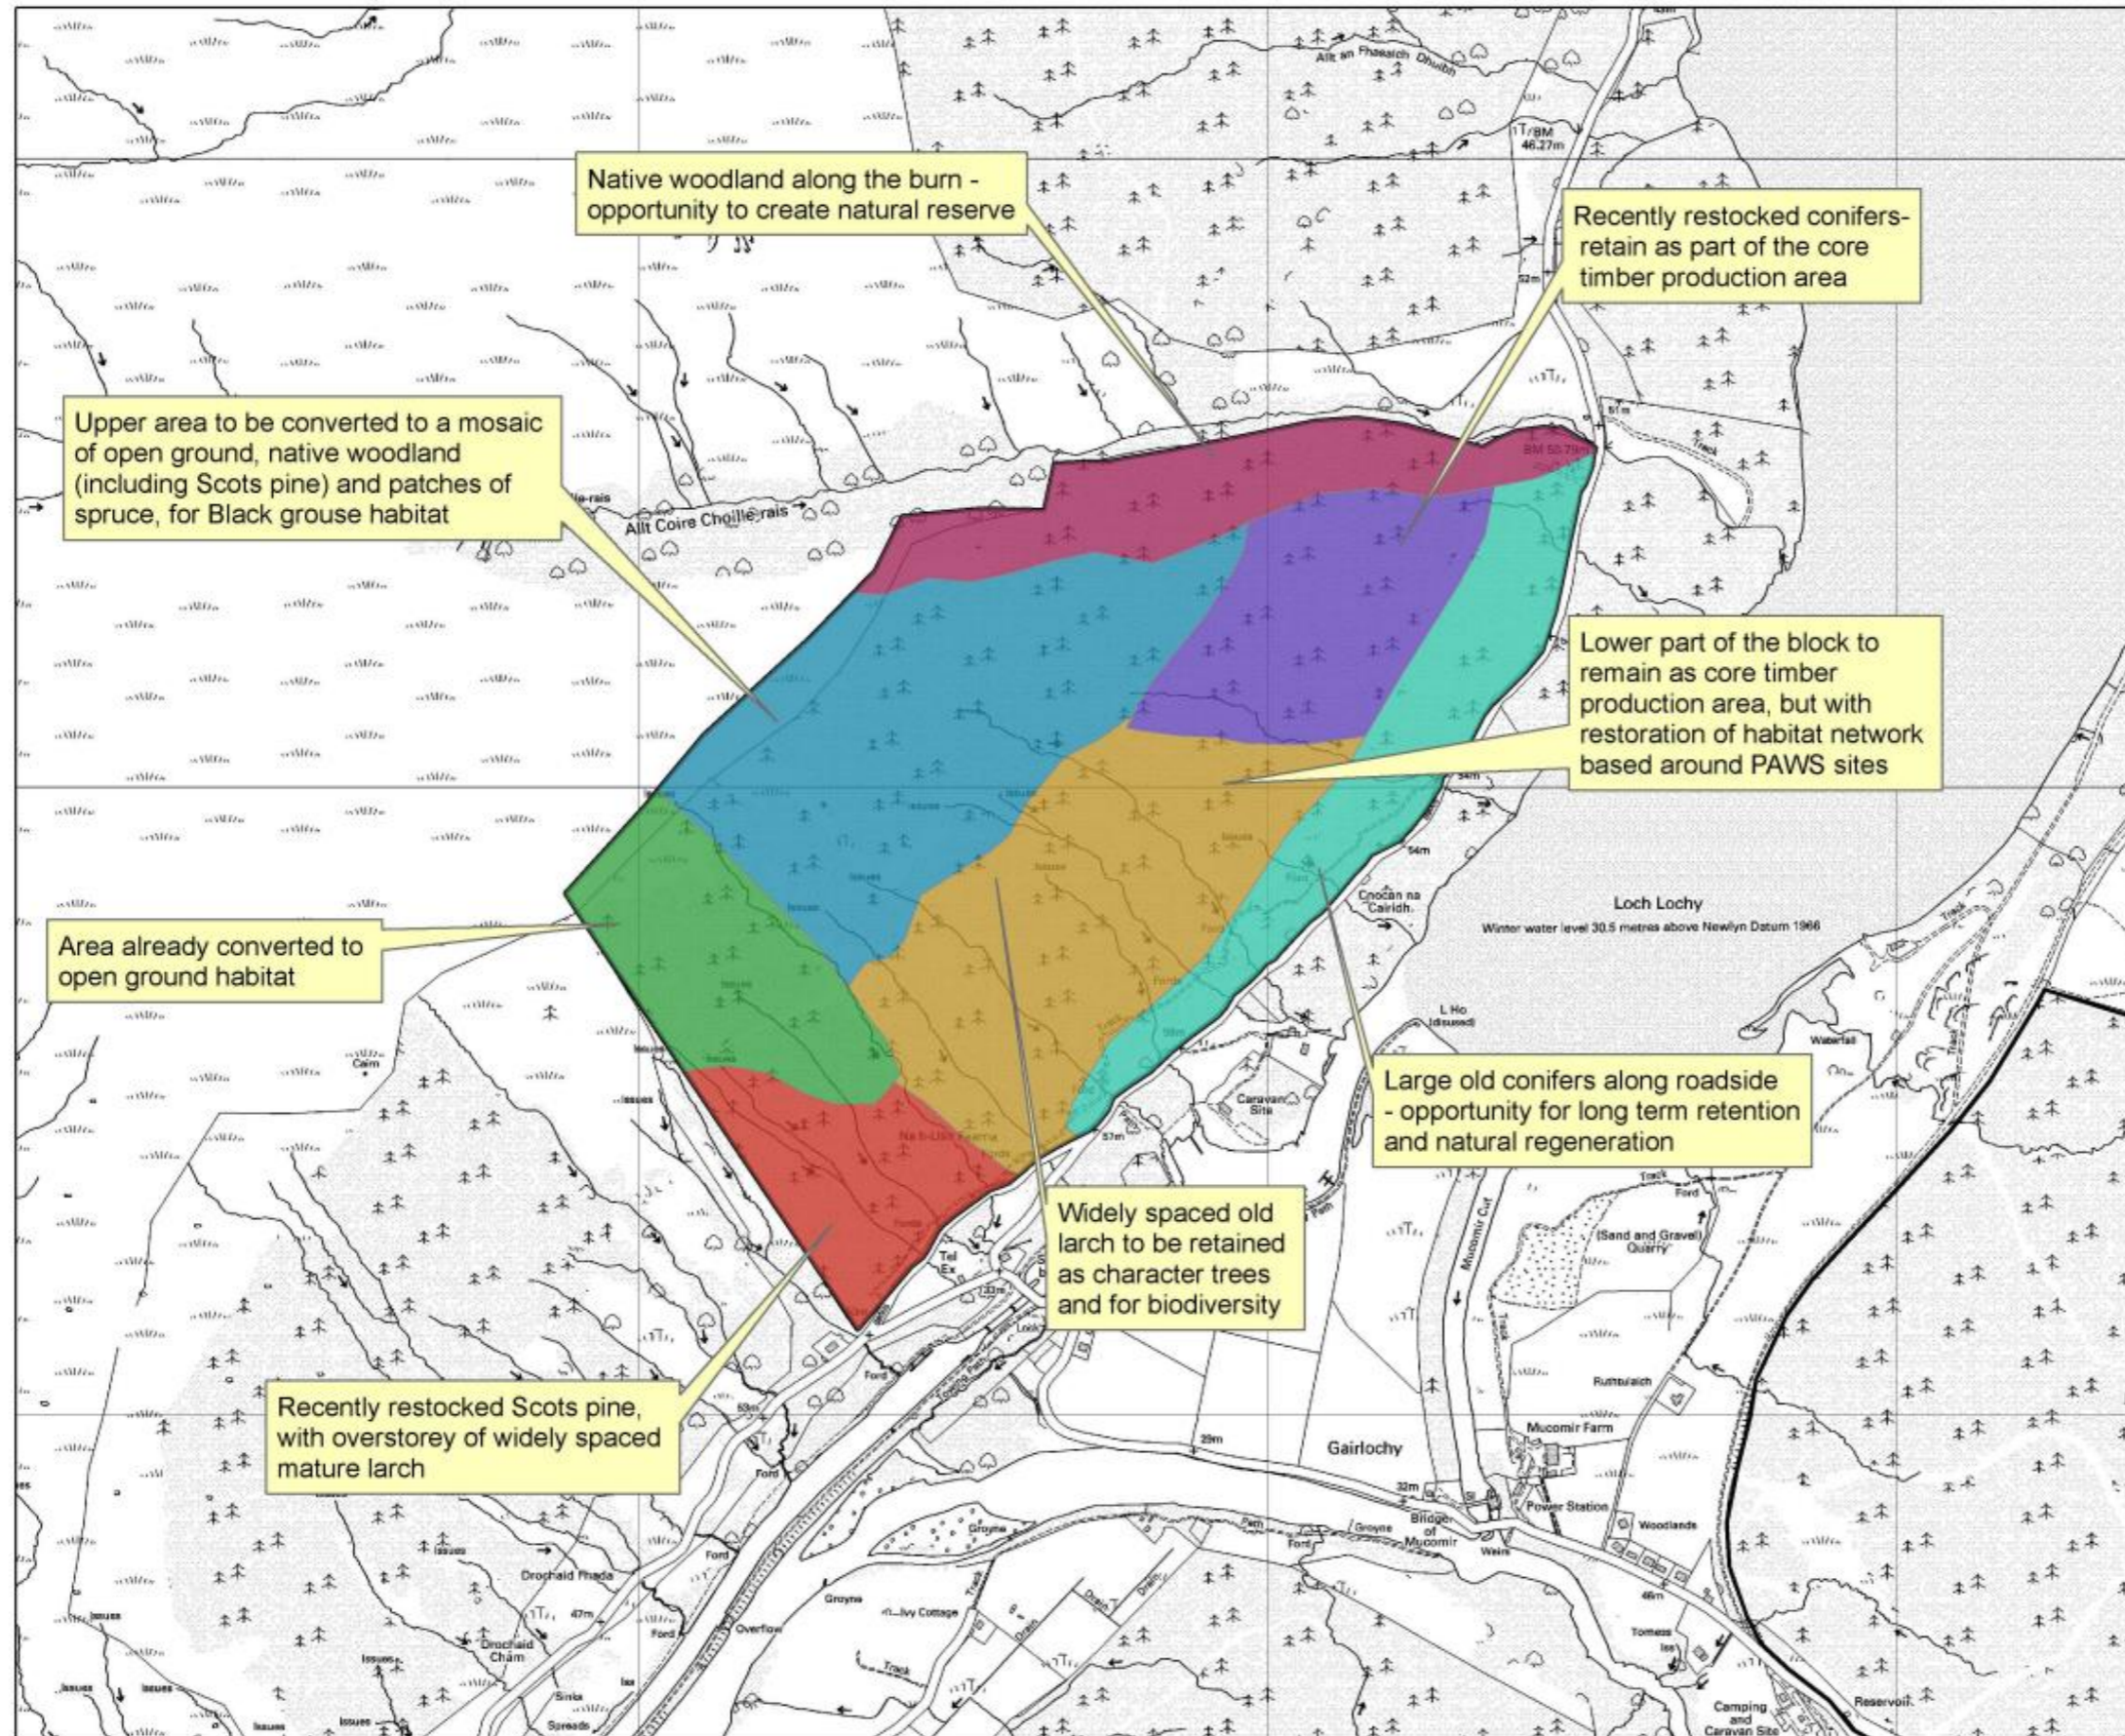

Coimisean na Coilltearachd Alba
Forestry Commission Scotland

Lochaber Forest District

Date: 09/09/2008

Gairlochy Forest Concept Map

1:10,000