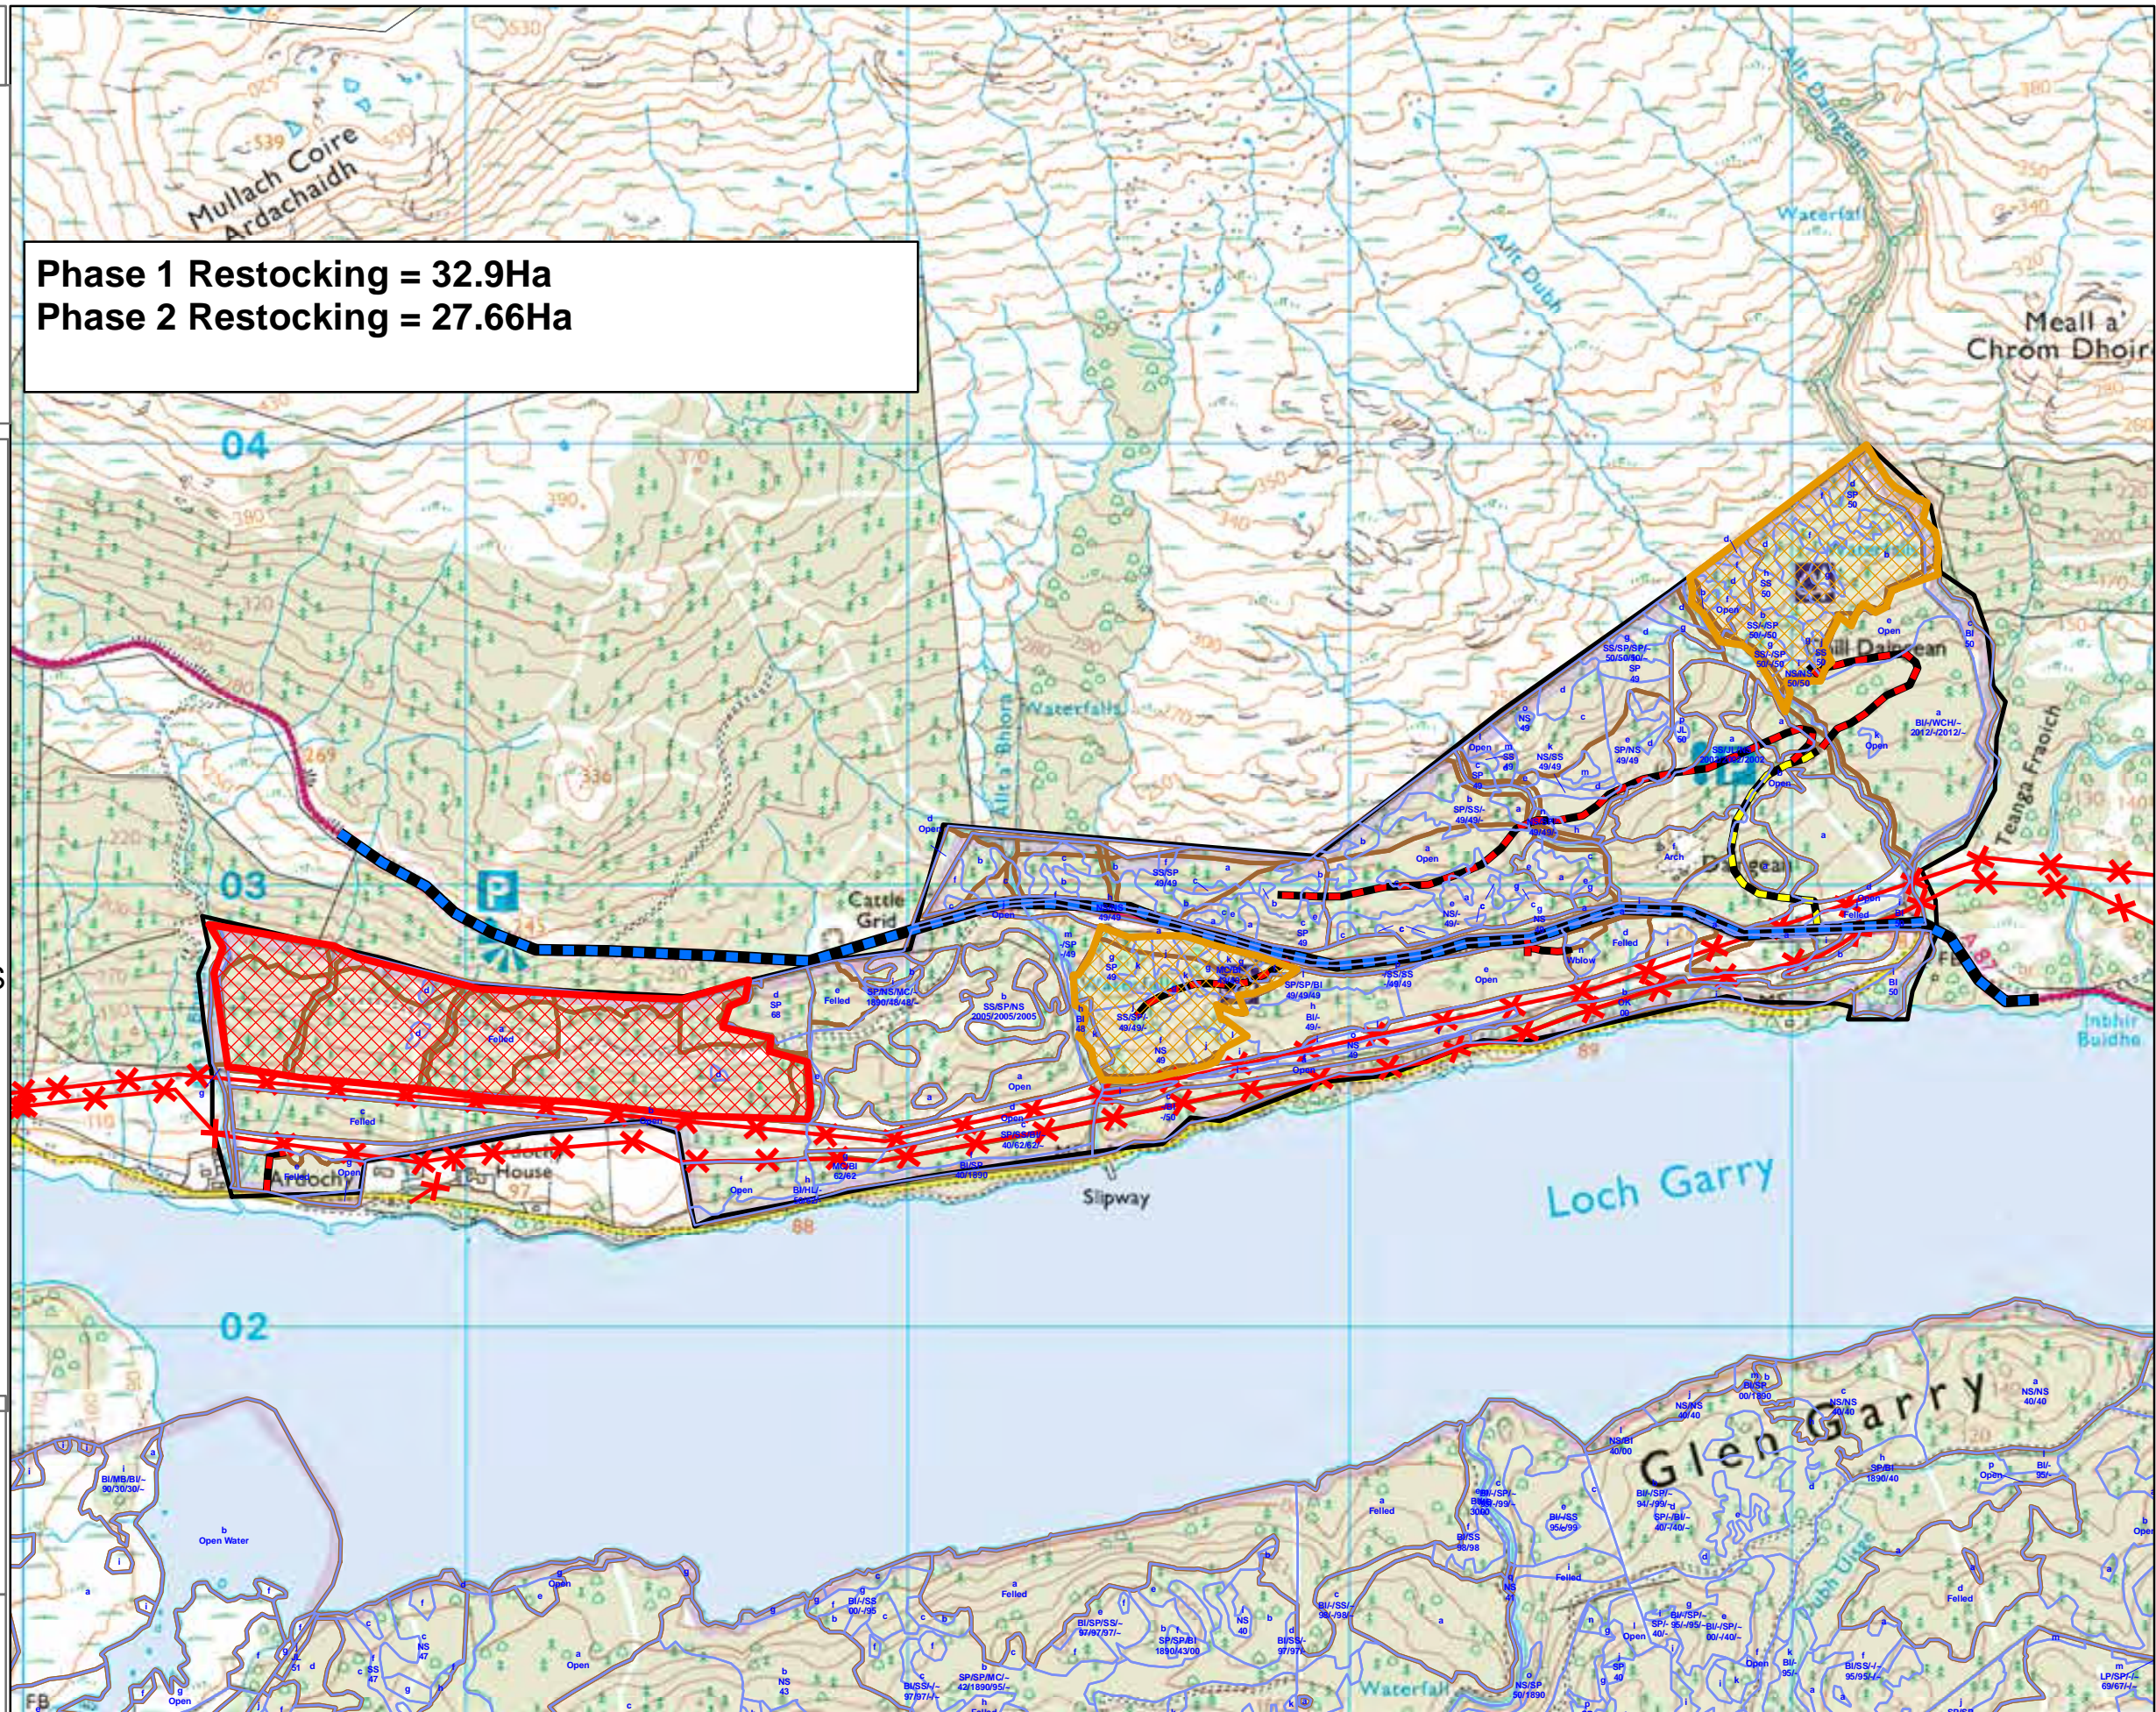

Lochaber Forest District
Ardochy Land Management Plan
M19: Phase 1 & 2 Restocking
Date: 19/12/2016
Scale: 1:15,000

Phase 1 Restocking = 32.9Ha
Phase 2 Restocking = 27.66Ha

Legend

- Restock 2022 to 2026
- Restock 2017 to 2021
- Sub-Compartments
- djrA87
- forestroadcurrentdjr
- Planned Road Segments
- ELEC_S_AND_S_OH_LINES