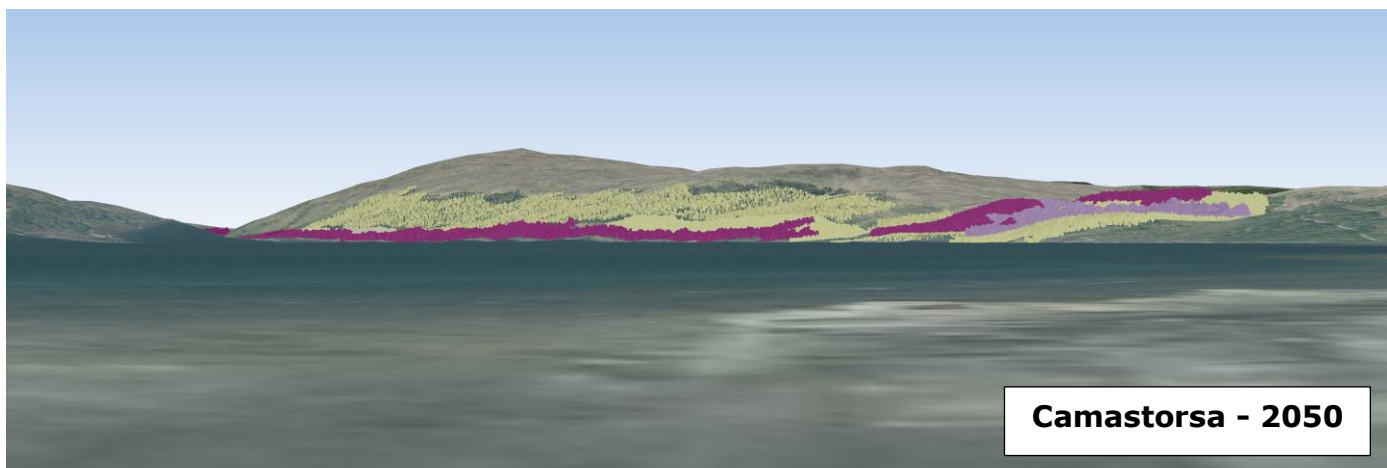

**Camastorsa - 2018**

**Camastorsa - 2027**

**Camastorsa - 2050**

**Camastorsa**

**Lochaber  
Forest District**

**View : 1**

**Grid Ref : NM72806350**

**Date : 22 May 2018**

**Visualisation of forest management proposals**

**Visualisation Year**

**2018, 2027, 2050**

Felling Phases have a rolling 5 year period and for visualisations start on the date shown above.

- Phase 1 (1-5 years)
- Phase 2 (6-10 years)
- Phase 3 (11-15 years)
- Phase 4 (16-20 years)
- Phase 5 (21-25 years)
- Phase 6 (26-30 years)
- Phase 7 (31-35 years)
- After phase 7
- Second and subsequent rotation
- Natural Reserve
- Minimal intervention
- Long term retention
- Low impact silviculture
- Neighbouring woodland
- Recently felled