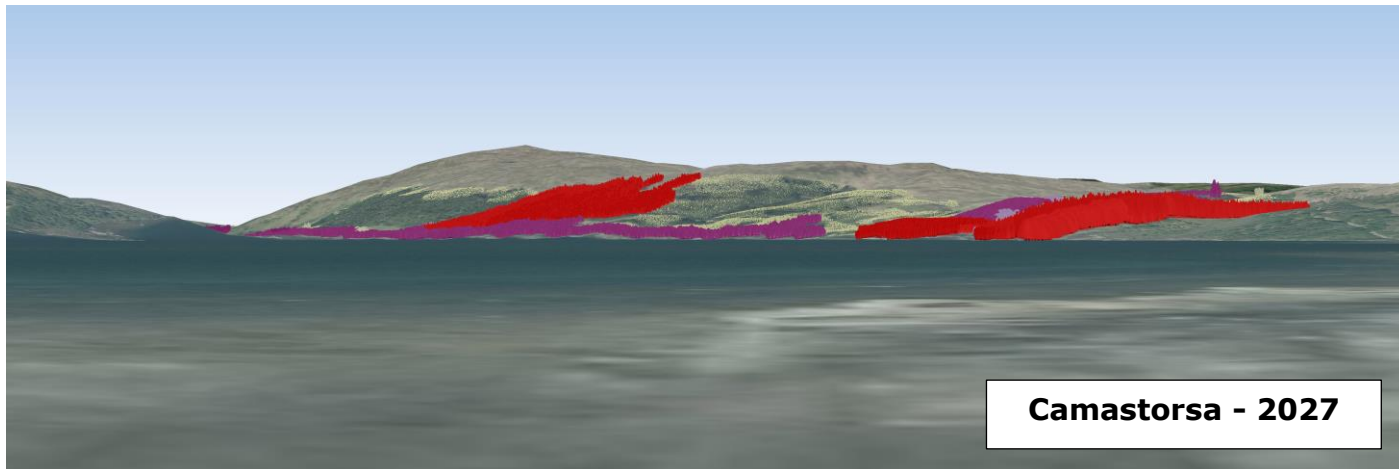

**Camastorsa - 2018**

**Camastorsa - 2027**

**Camastorsa - 2050**

**Camastorsa**

**Lochaber  
Forest District**

**View : 1**

**Grid Ref : NM72806350**

**Date : 22 May 2018**

**Visualisation of forest management proposals**

**Visualisation Year**

**2018, 2027, 2050**

Felling Phases have a rolling 5 year period and for visualisations start on the date shown above.

- Phase 1 (1-5 years)
- Phase 2 (6-10 years)
- Phase 3 (11-15 years)
- Phase 4 (16-20 years)
- Phase 5 (21-25 years)
- Phase 6 (26-30 years)
- Phase 7 (31-35 years)
- After phase 7
- Second and subsequent rotation
- Natural Reserve
- Minimal intervention
- Long term retention
- Low impact silviculture
- Neighbouring woodland
- Recently felled