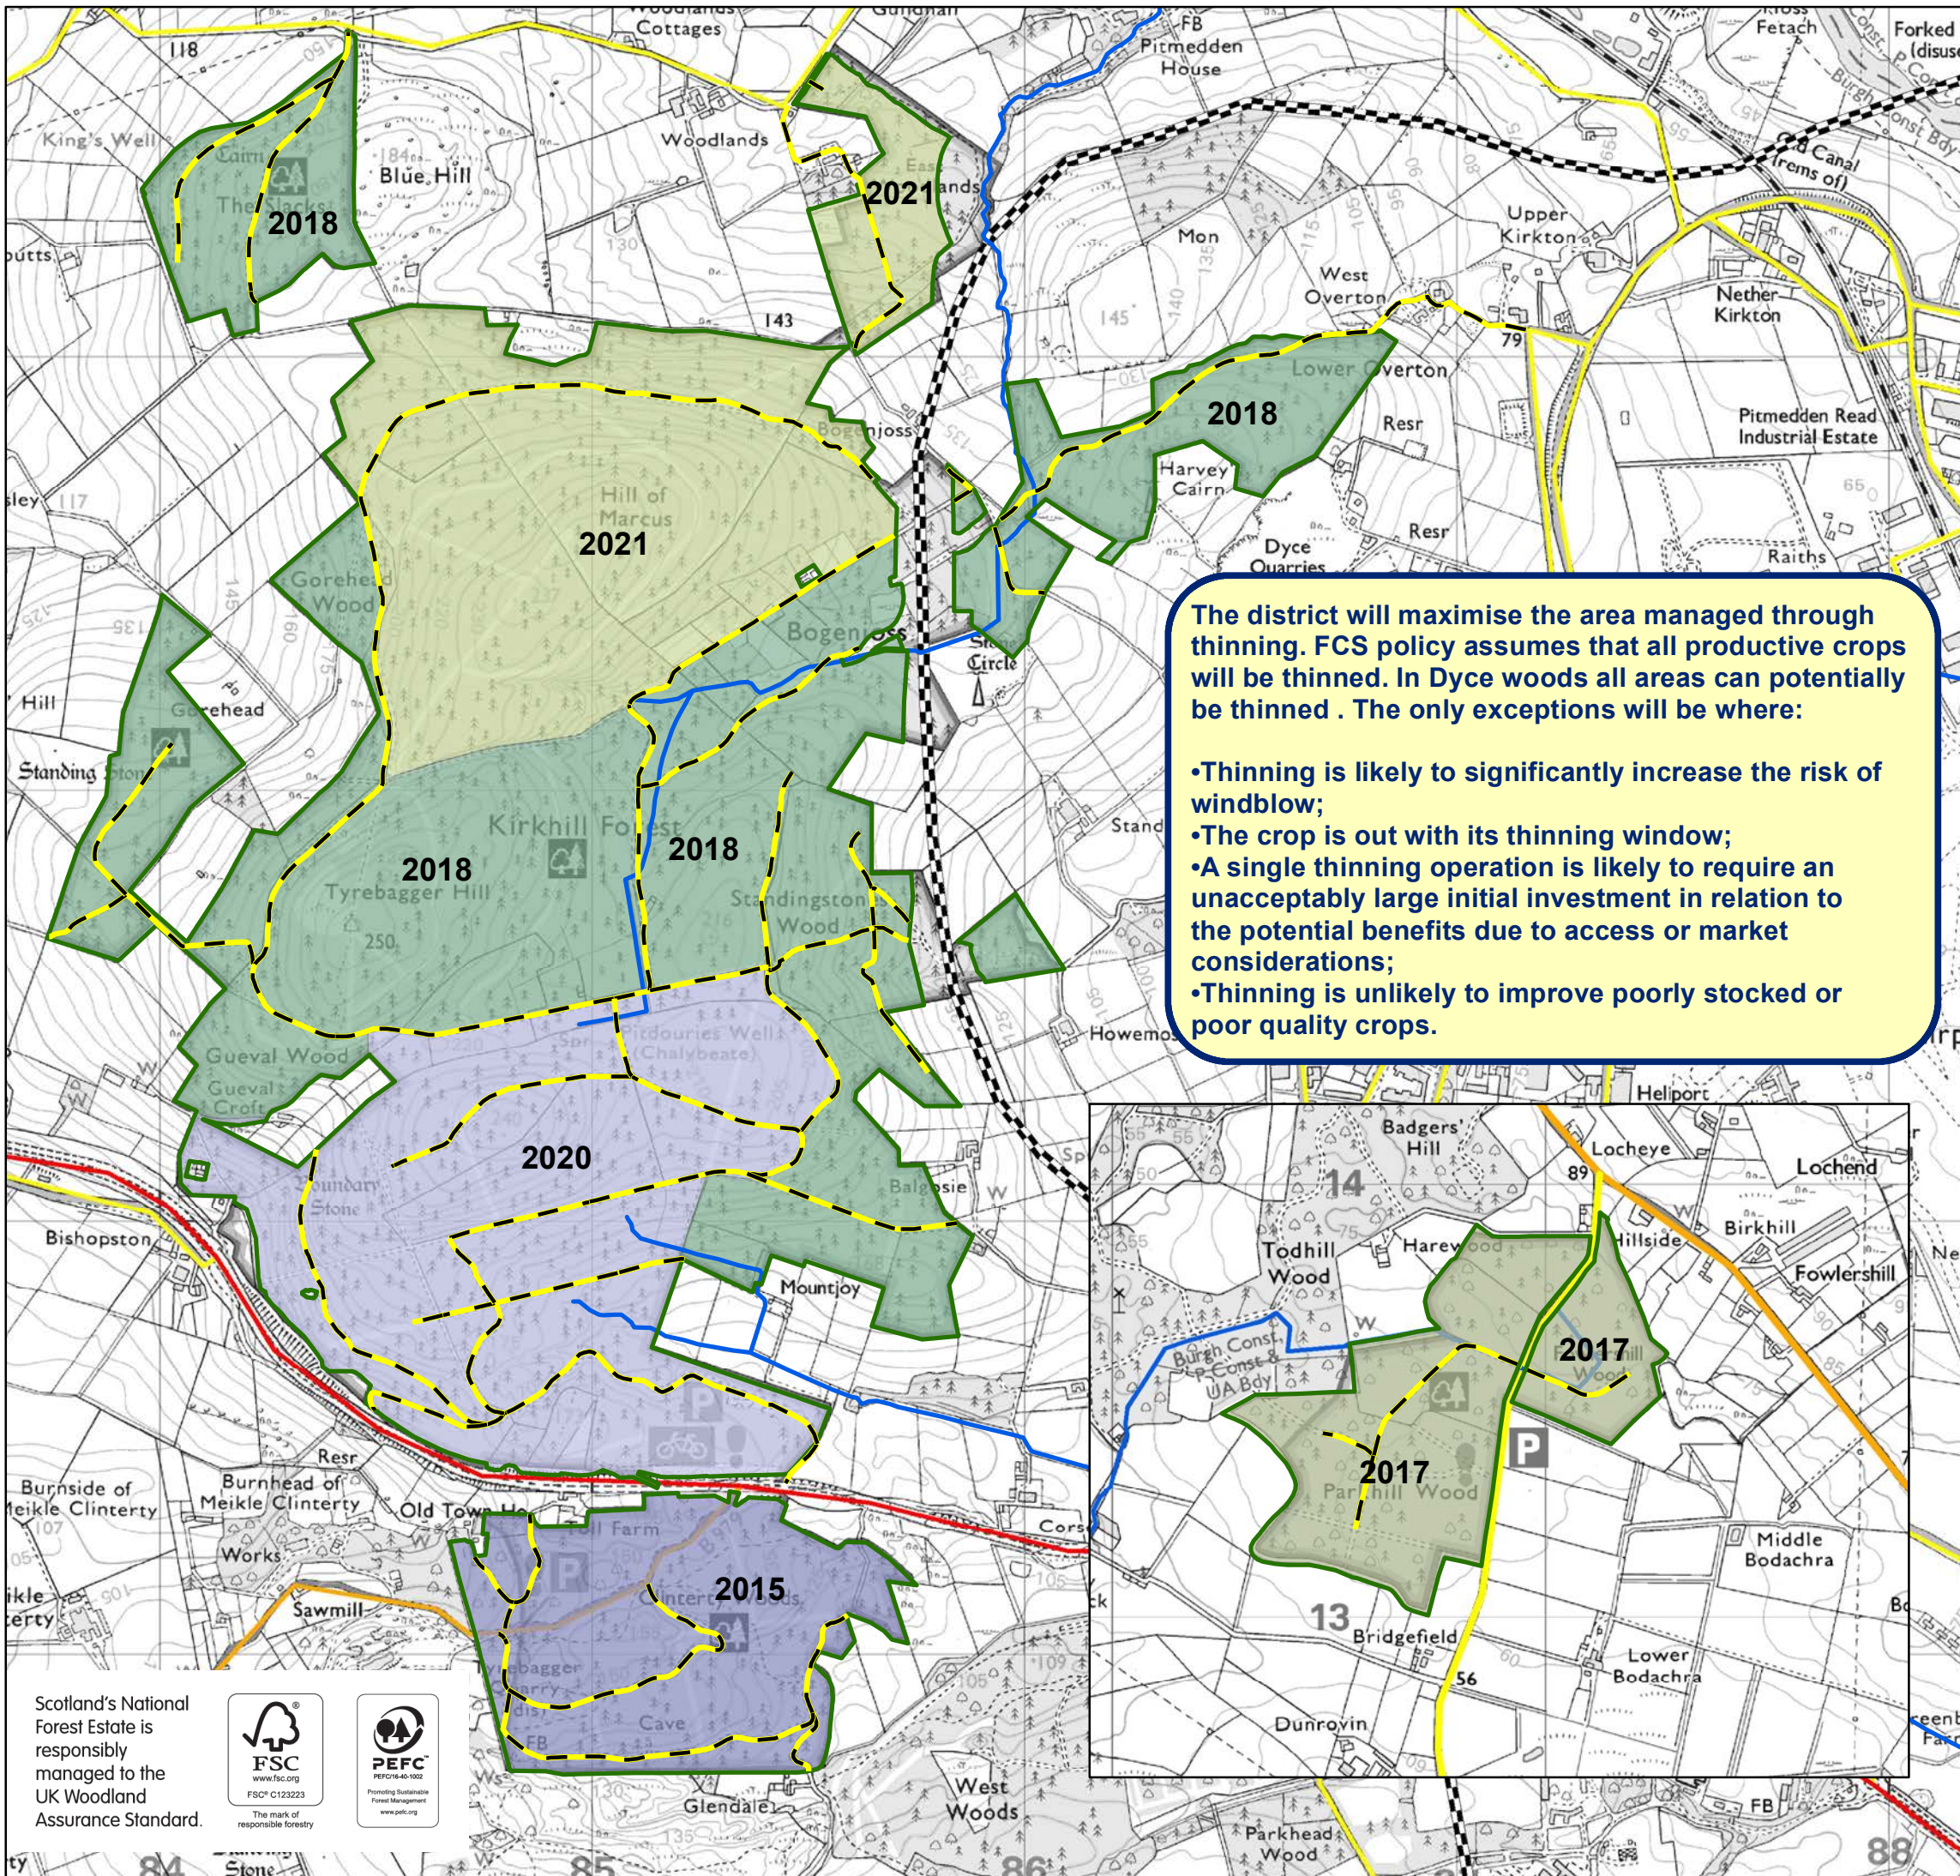

**Moray & Aberdeenshire Forest District**

Dyce Woods Forest Design Plan

Map 6 Thinning

Scale: 1:15,000 @A3

Date: November 2014

- Forest road
- Dyce woods boundary
- Watercourse
- 2015
- 2017
- 2018
- 2020
- 2021
- A road
- B road
- Minor road
- AWPR