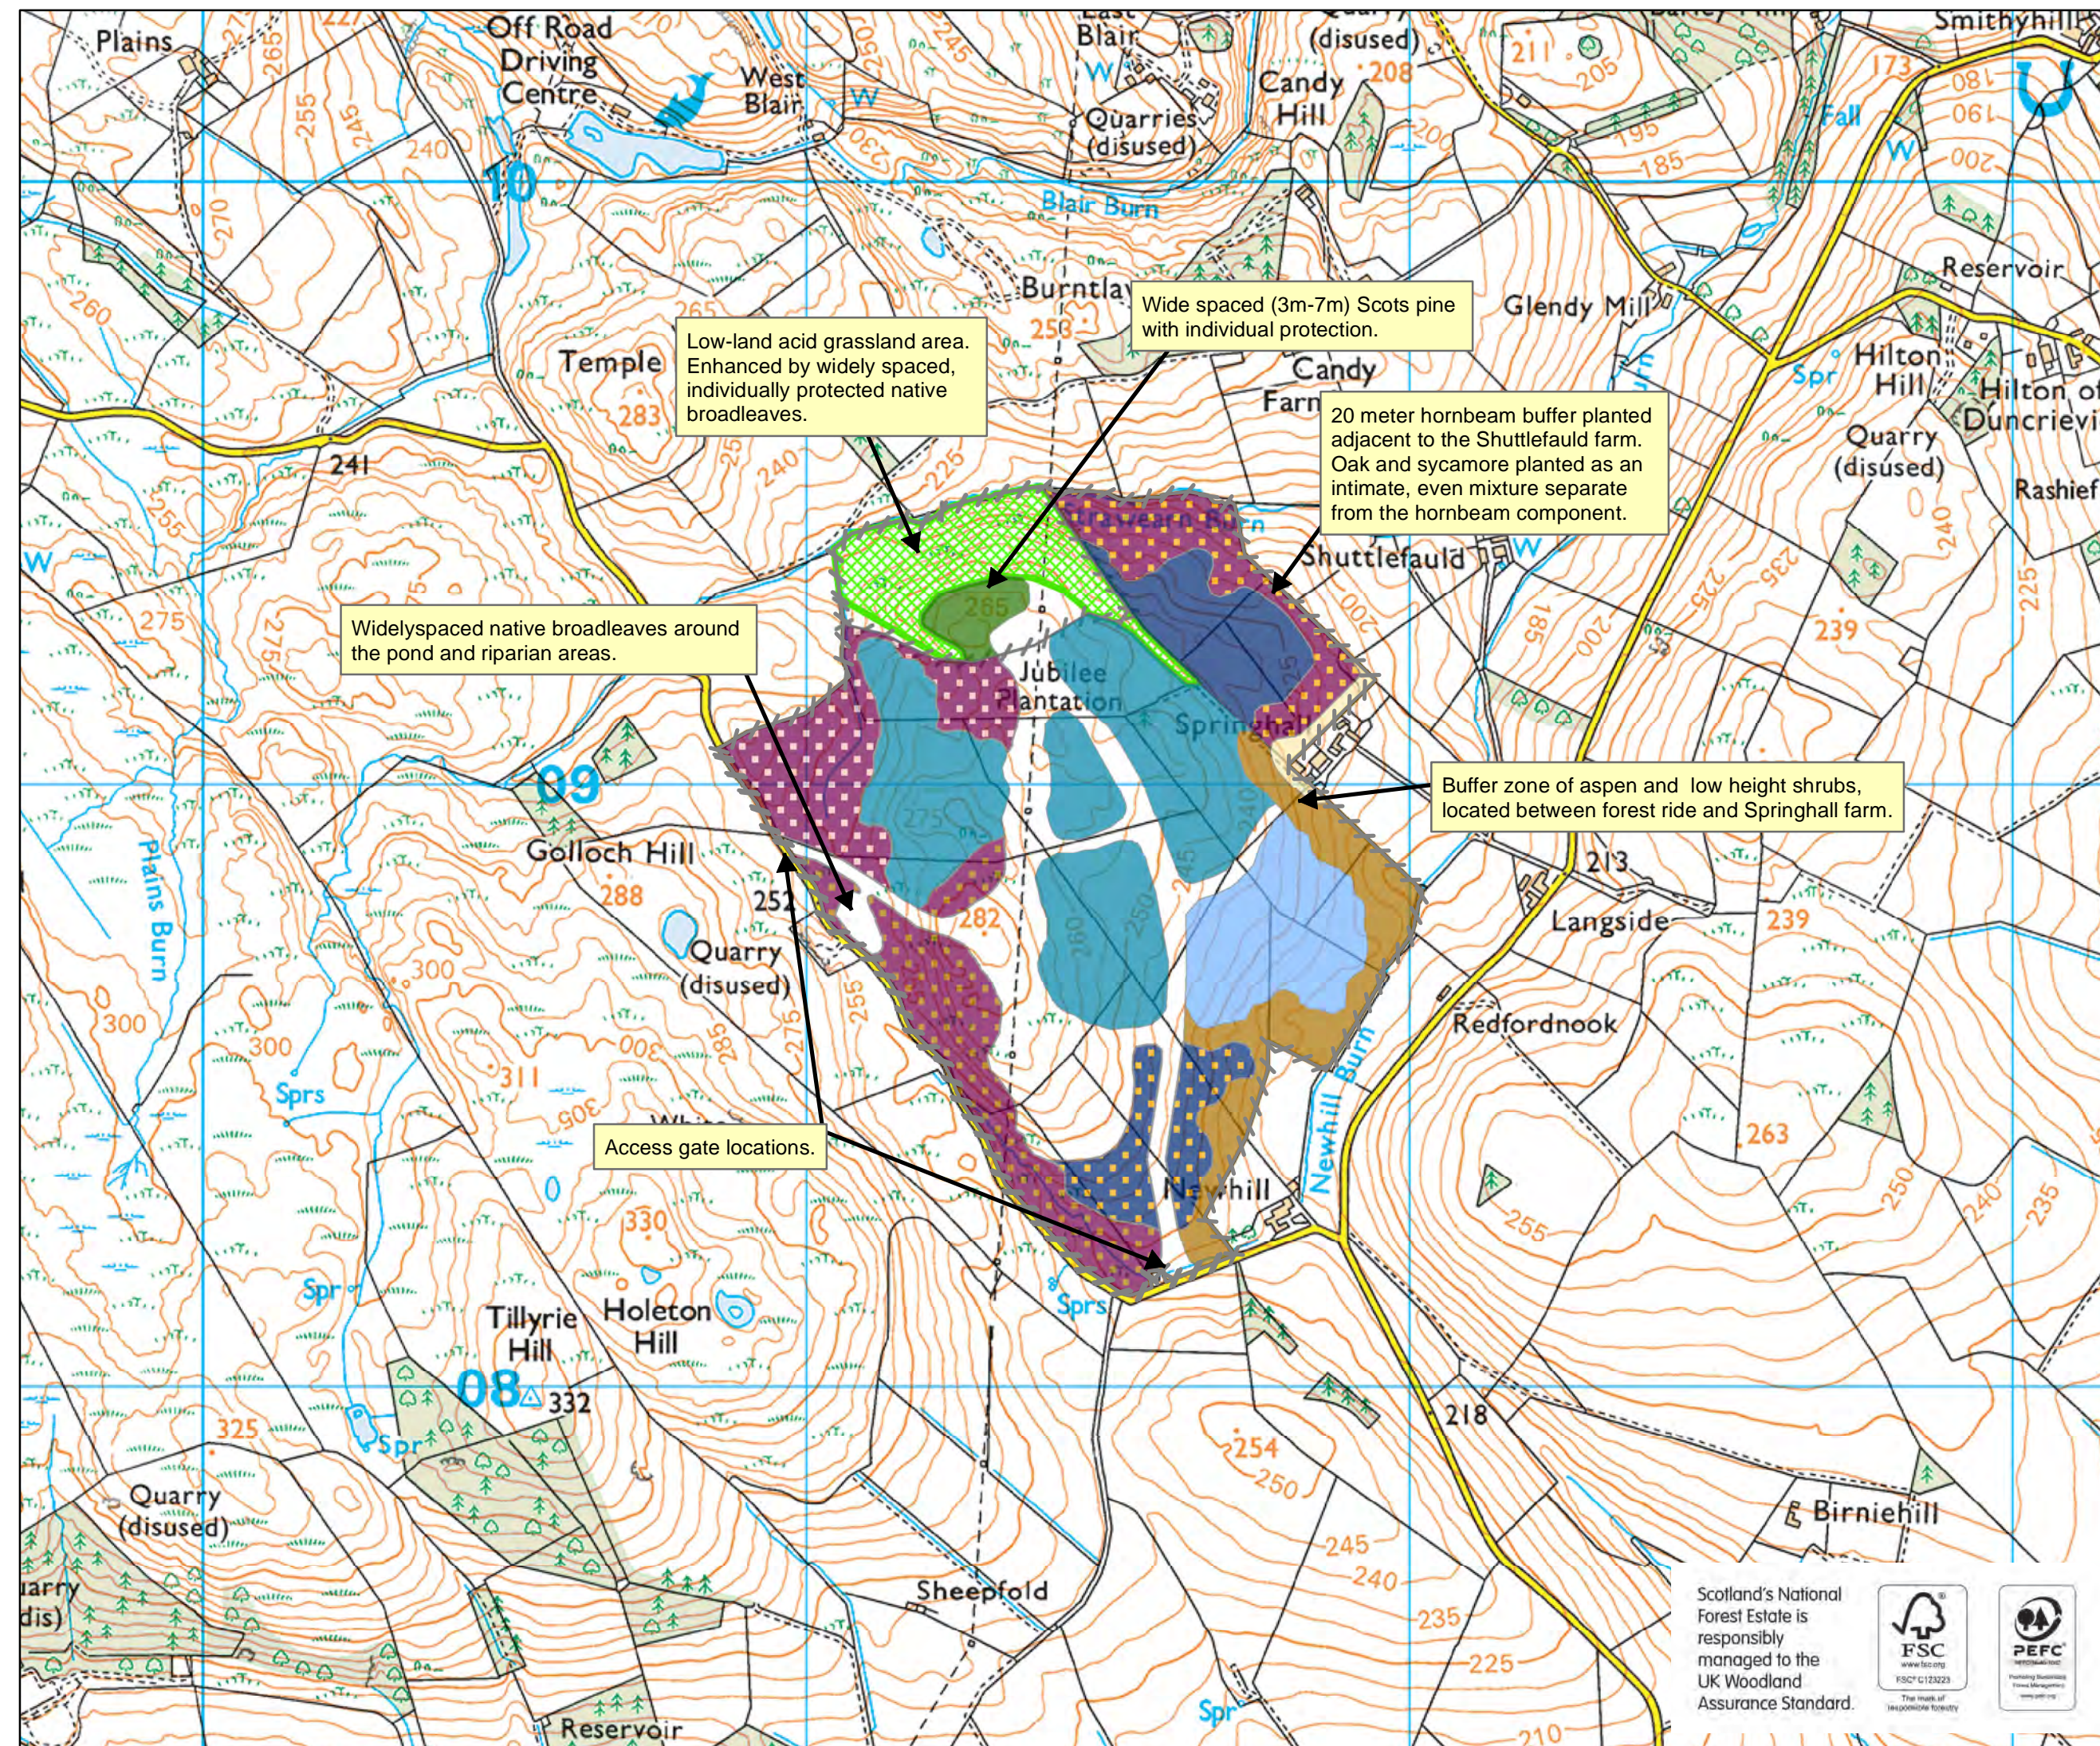

#### Legend

Proposed fence

Block boundary

Lowland acid grassland

#### Stocking Species

Open

Shrubs

Aspen

Scots Pine

Norway Spruce

Sitka Spruce

Western Redcedar

Western Redcedar/Hybrid Larch

Oak/Birch (Productive woodland)

Oak/Broadleaf (widespaced woodland)

Oak/Sycamore/Hornbeam

Scotland's National Forest Estate is responsibly managed to the UK Woodland Assurance Standard.