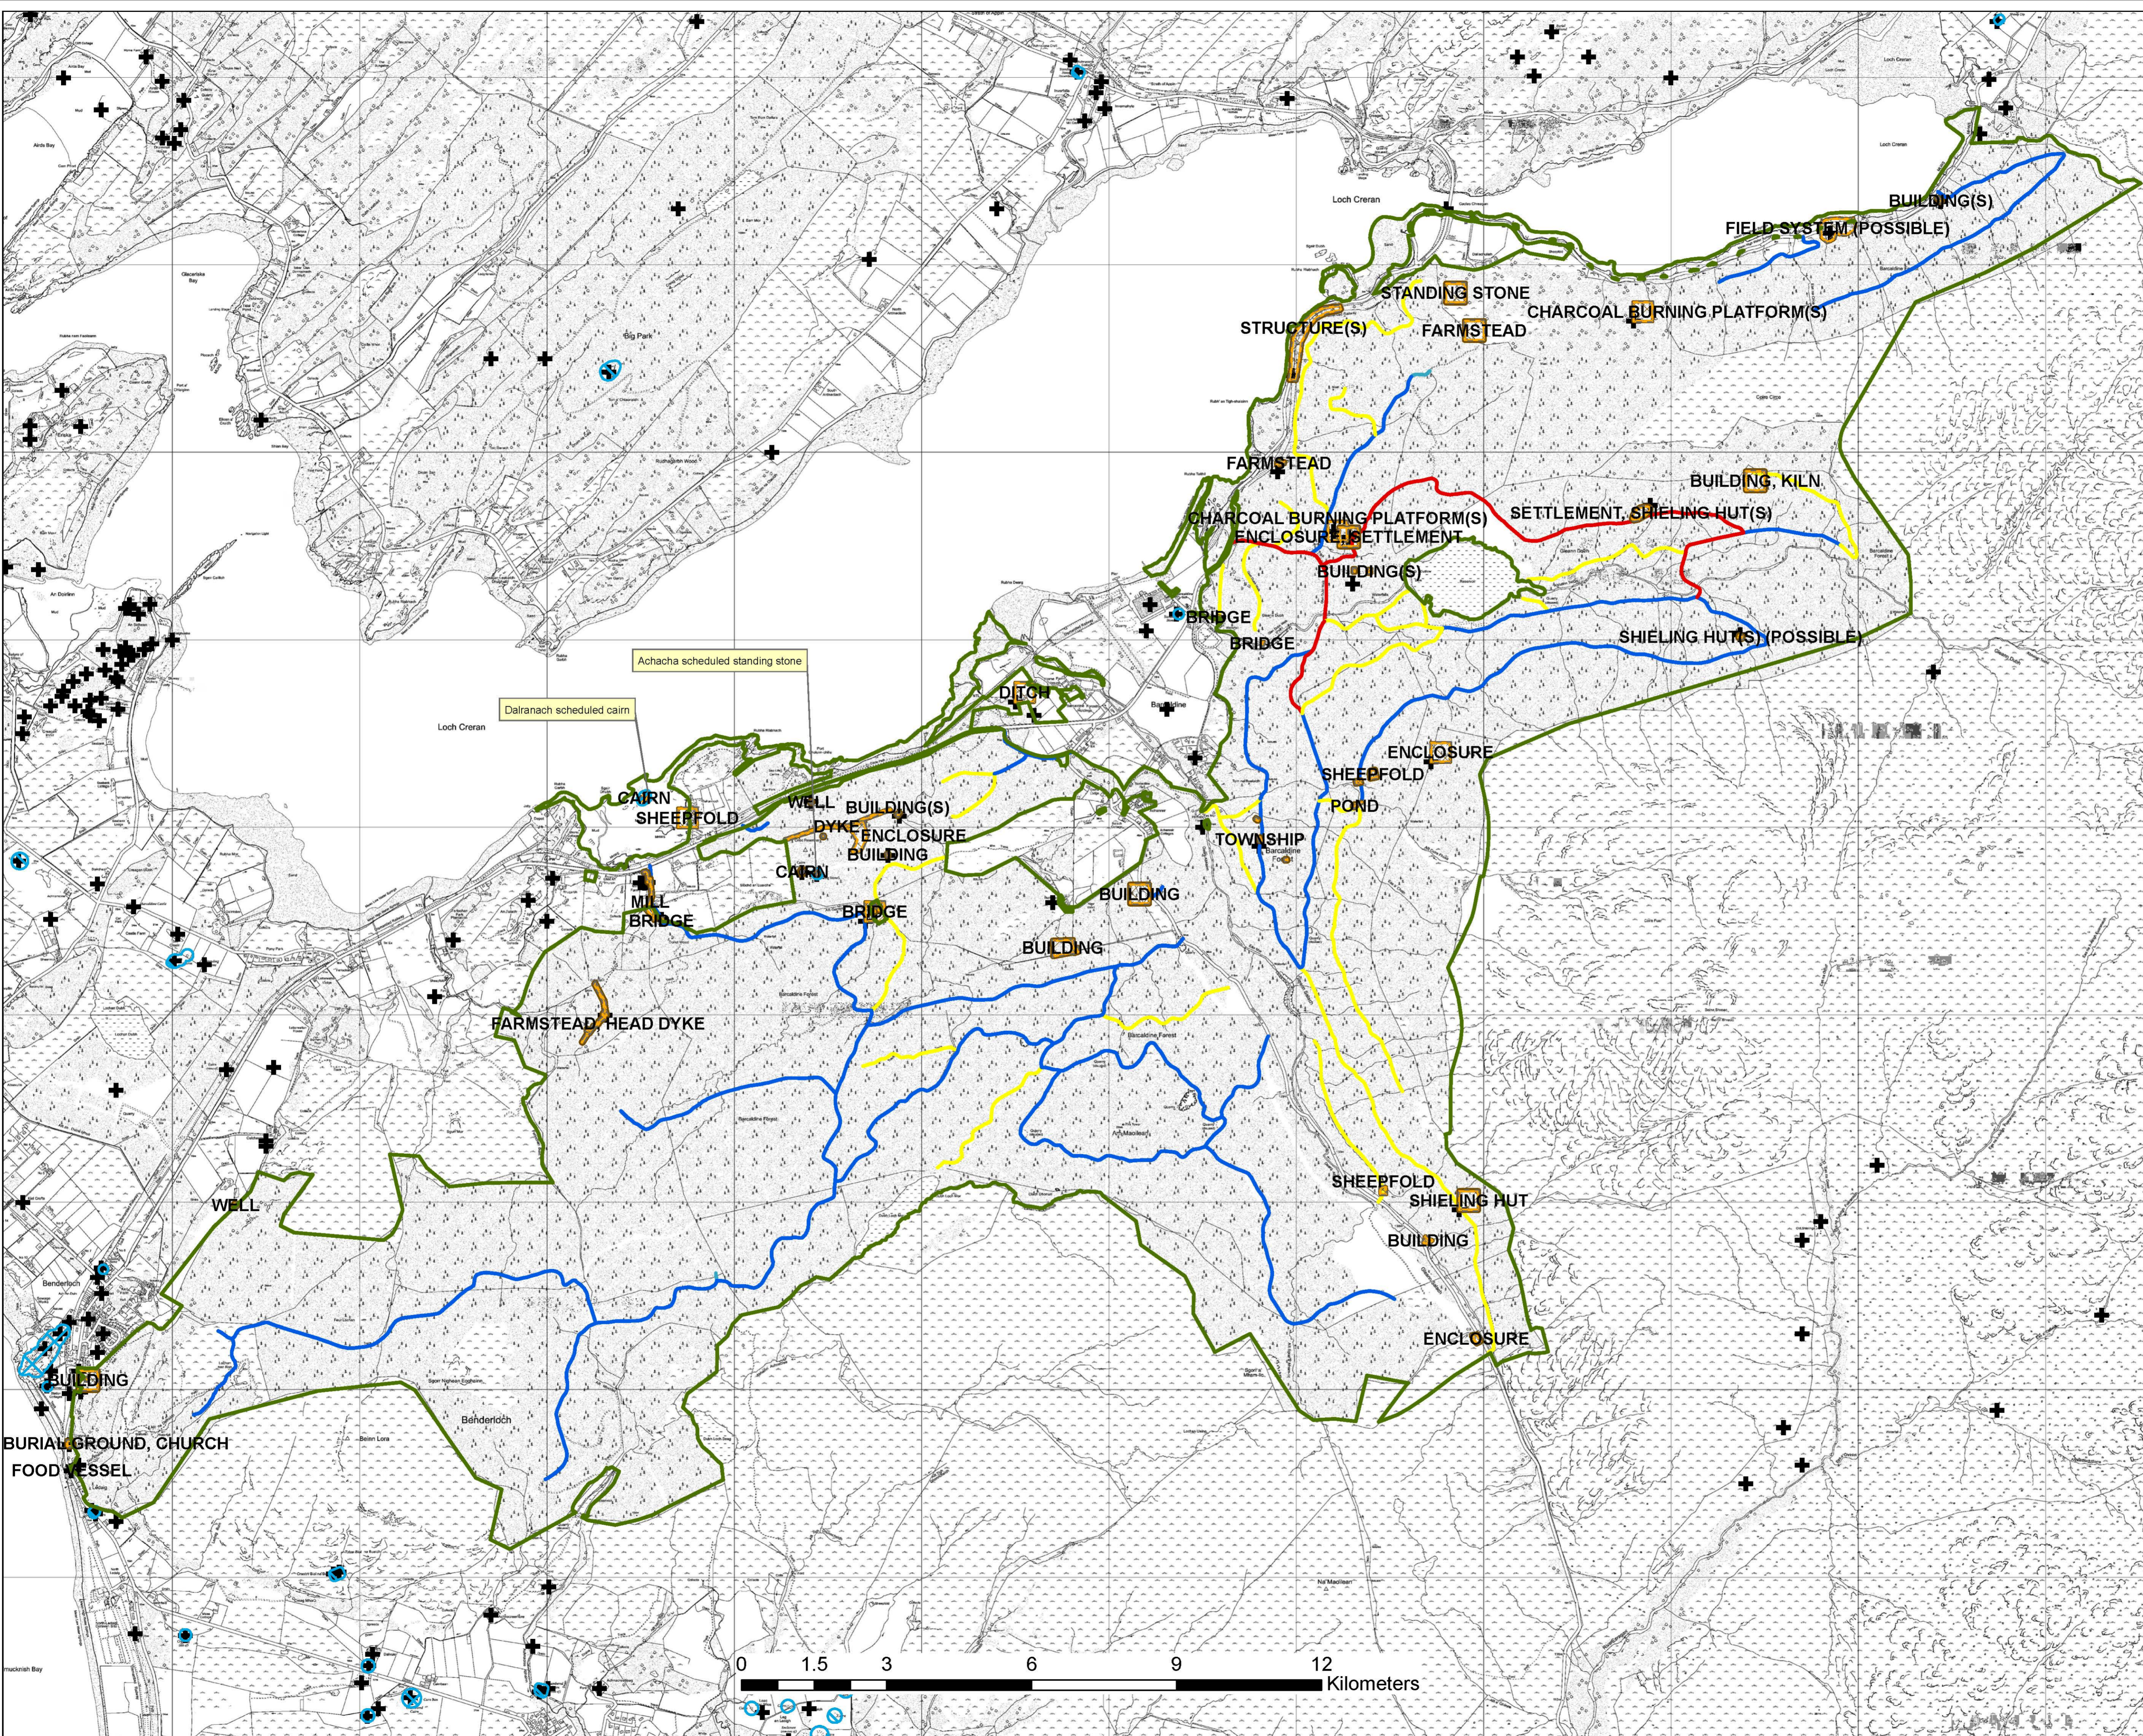

**Legend**

-  Heritage Designations Impact Zone
-  Heritage Features Polygon
-  Heritage Features Impact Zone
-  nmrs

Scotland's National Forest Estate is responsibly managed to the UK Woodland Assurance Standard.